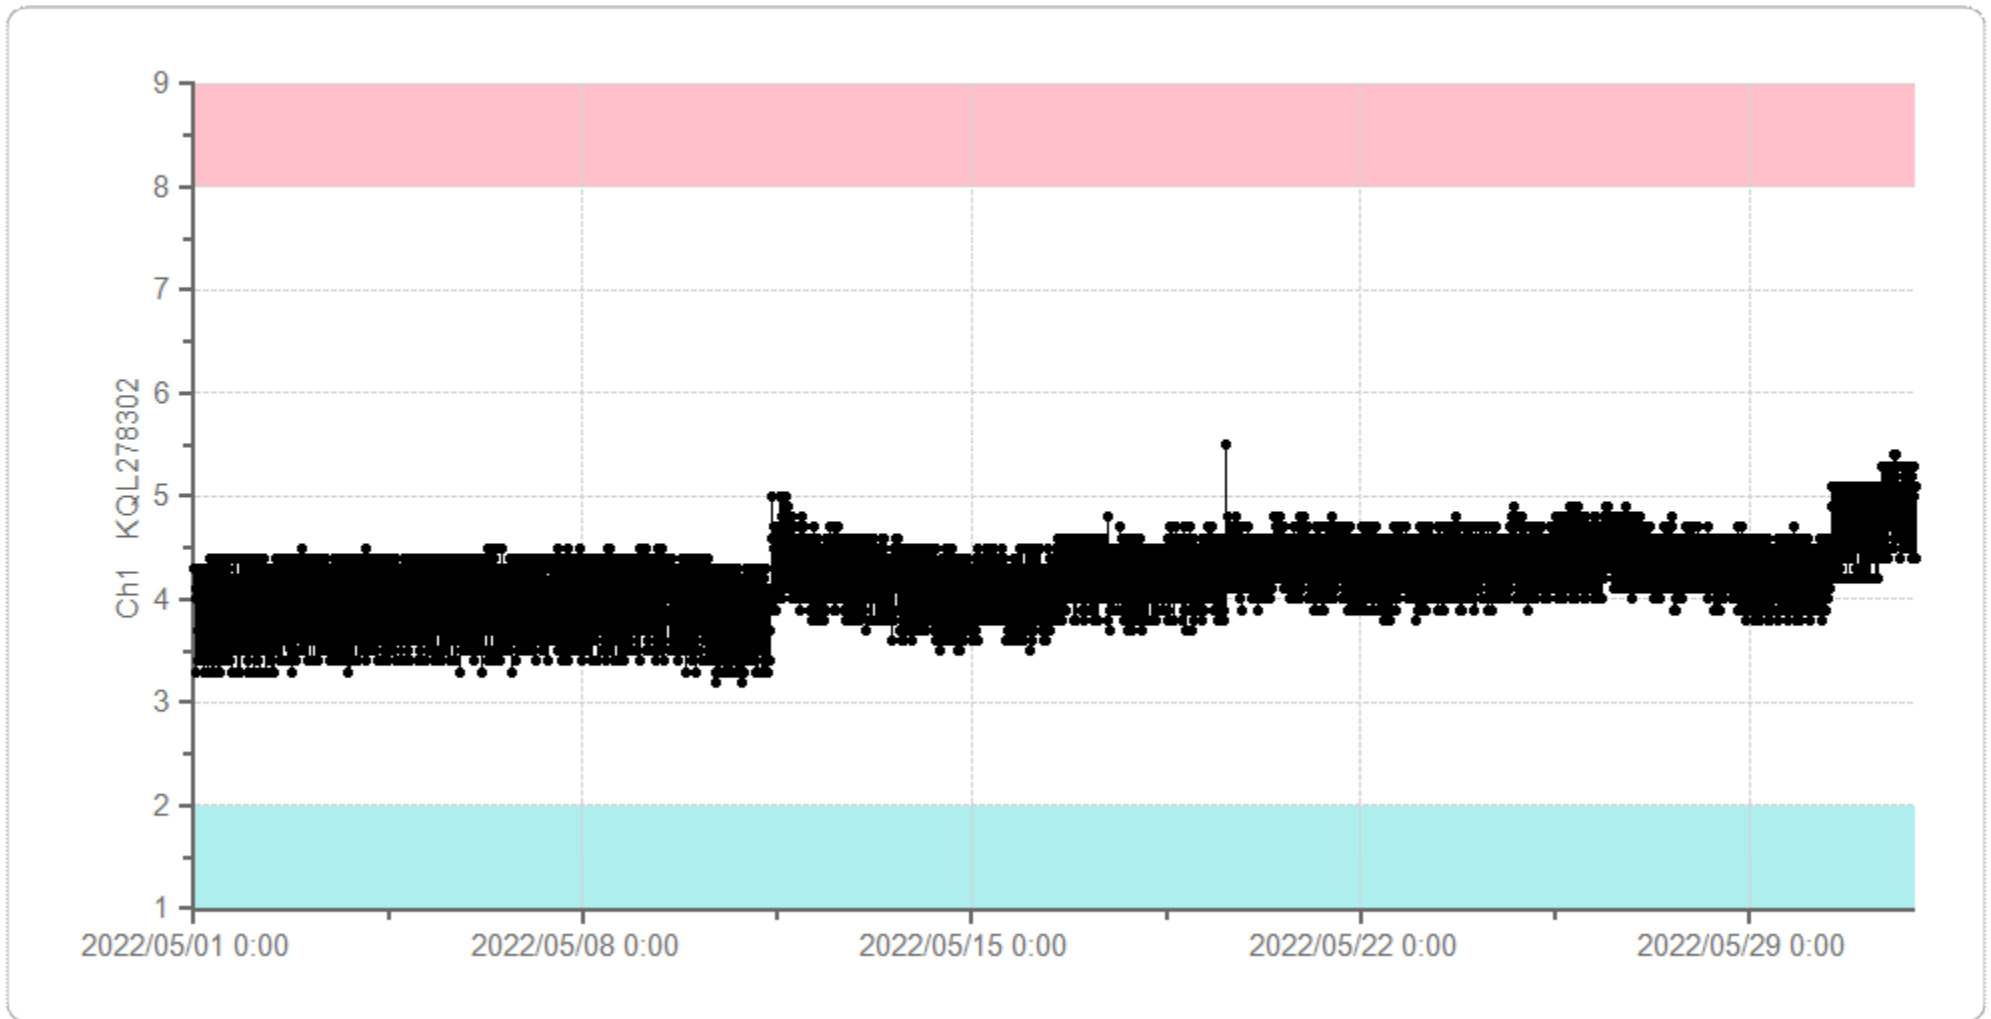

Graph Display

User: super

Print Time: 2022/06/01 12:07:27

室内温度 - Ch7 KQL278310

2022/05/01 00:00 - 2022/06/01 00:00

薬冷1 (MPR-1014) - Ch1 KQL278302

2022/05/01 00:00 - 2022/06/01 00:00

藥冷2 (MPR-414F 上) - Ch2 KQL278301

2022/05/01 00:00 - 2022/06/01 00:00

薬冷3 (MPR-414F 上) - Ch4 KQL278304

2022/05/01 00:00 - 2022/06/01 00:00

薬冷4 (MPR-1411-PJ) - Ch6 KQL278308

2022/05/01 00:00 - 2022/06/01 00:00

Graph Display

User: super

Print Time: 2022/06/01 12:08:18

薬凍1 -20 (MPR-414F 下) - Ch5 KQL278303

2022/05/01 00:00 - 2022/06/01 00:00

薬凍2 -30 (MPR-414F 下) - Ch3 KQL278306

2022/05/01 00:00 - 2022/06/01 00:00

検冷 (MPR-311DR) - Ch3 KQL278309

2022/05/01 00:00 - 2022/06/01 00:00