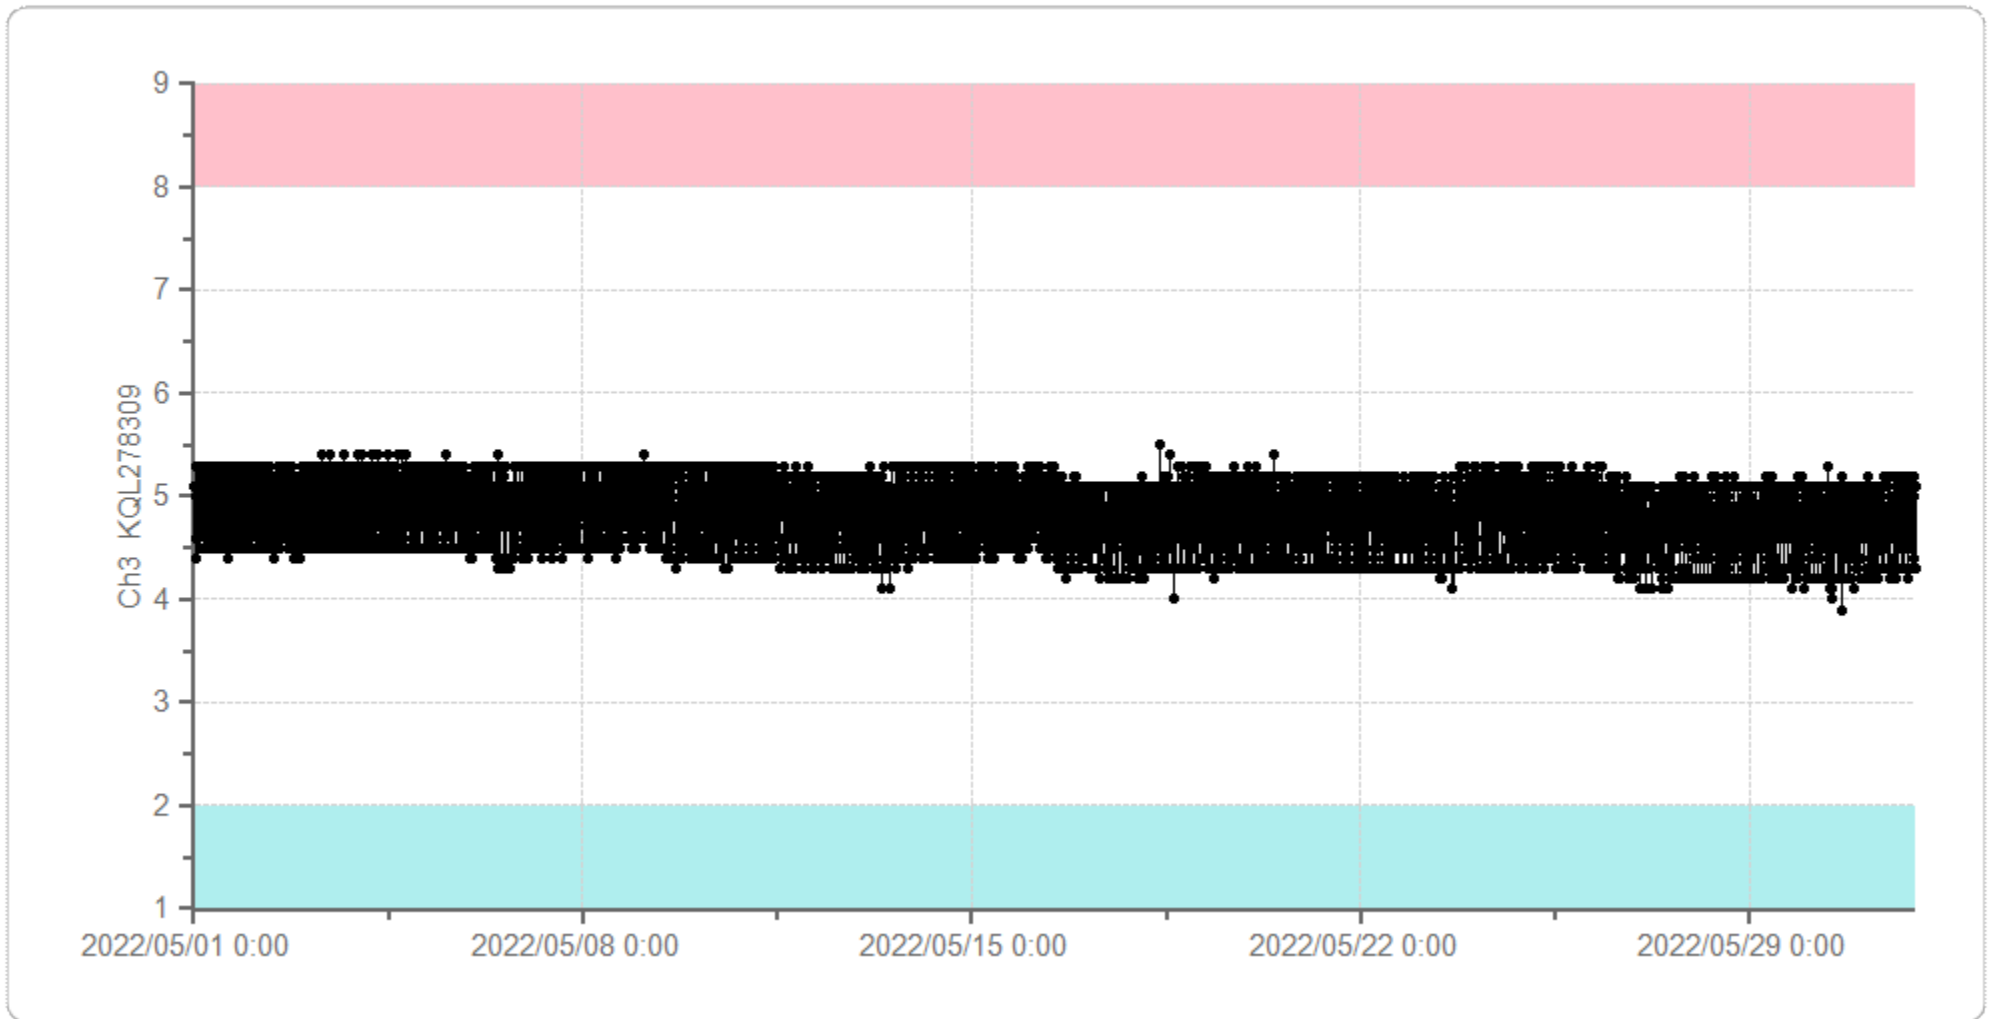

Graph Display

User: super

Print Time: 2022/06/01 12:07:27

室内温度 - Ch7 KQL278310

2022/05/01 00:00 - 2022/06/01 00:00

薬冷1 (MPR-1014) - Ch1 KQL278302

2022/05/01 00:00 - 2022/06/01 00:00

藥冷2 (MPR-414F 上) - Ch2 KQL278301

2022/05/01 00:00 - 2022/06/01 00:00

薬冷3 (MPR-414F 上) - Ch4 KQL278304

2022/05/01 00:00 - 2022/06/01 00:00

薬冷4 (MPR-1411-PJ) - Ch6 KQL278308

2022/05/01 00:00 - 2022/06/01 00:00

Graph Display

User: super

Print Time: 2022/06/01 12:08:18

薬凍1 -20 (MPR-414F 下) - Ch5 KQL278303

2022/05/01 00:00 - 2022/06/01 00:00

薬凍2 -30 (MPR-414F 下) - Ch3 KQL278306

2022/05/01 00:00 - 2022/06/01 00:00

検冷 (MPR-311DR) - Ch3 KQL278309

2022/05/01 00:00 - 2022/06/01 00:00