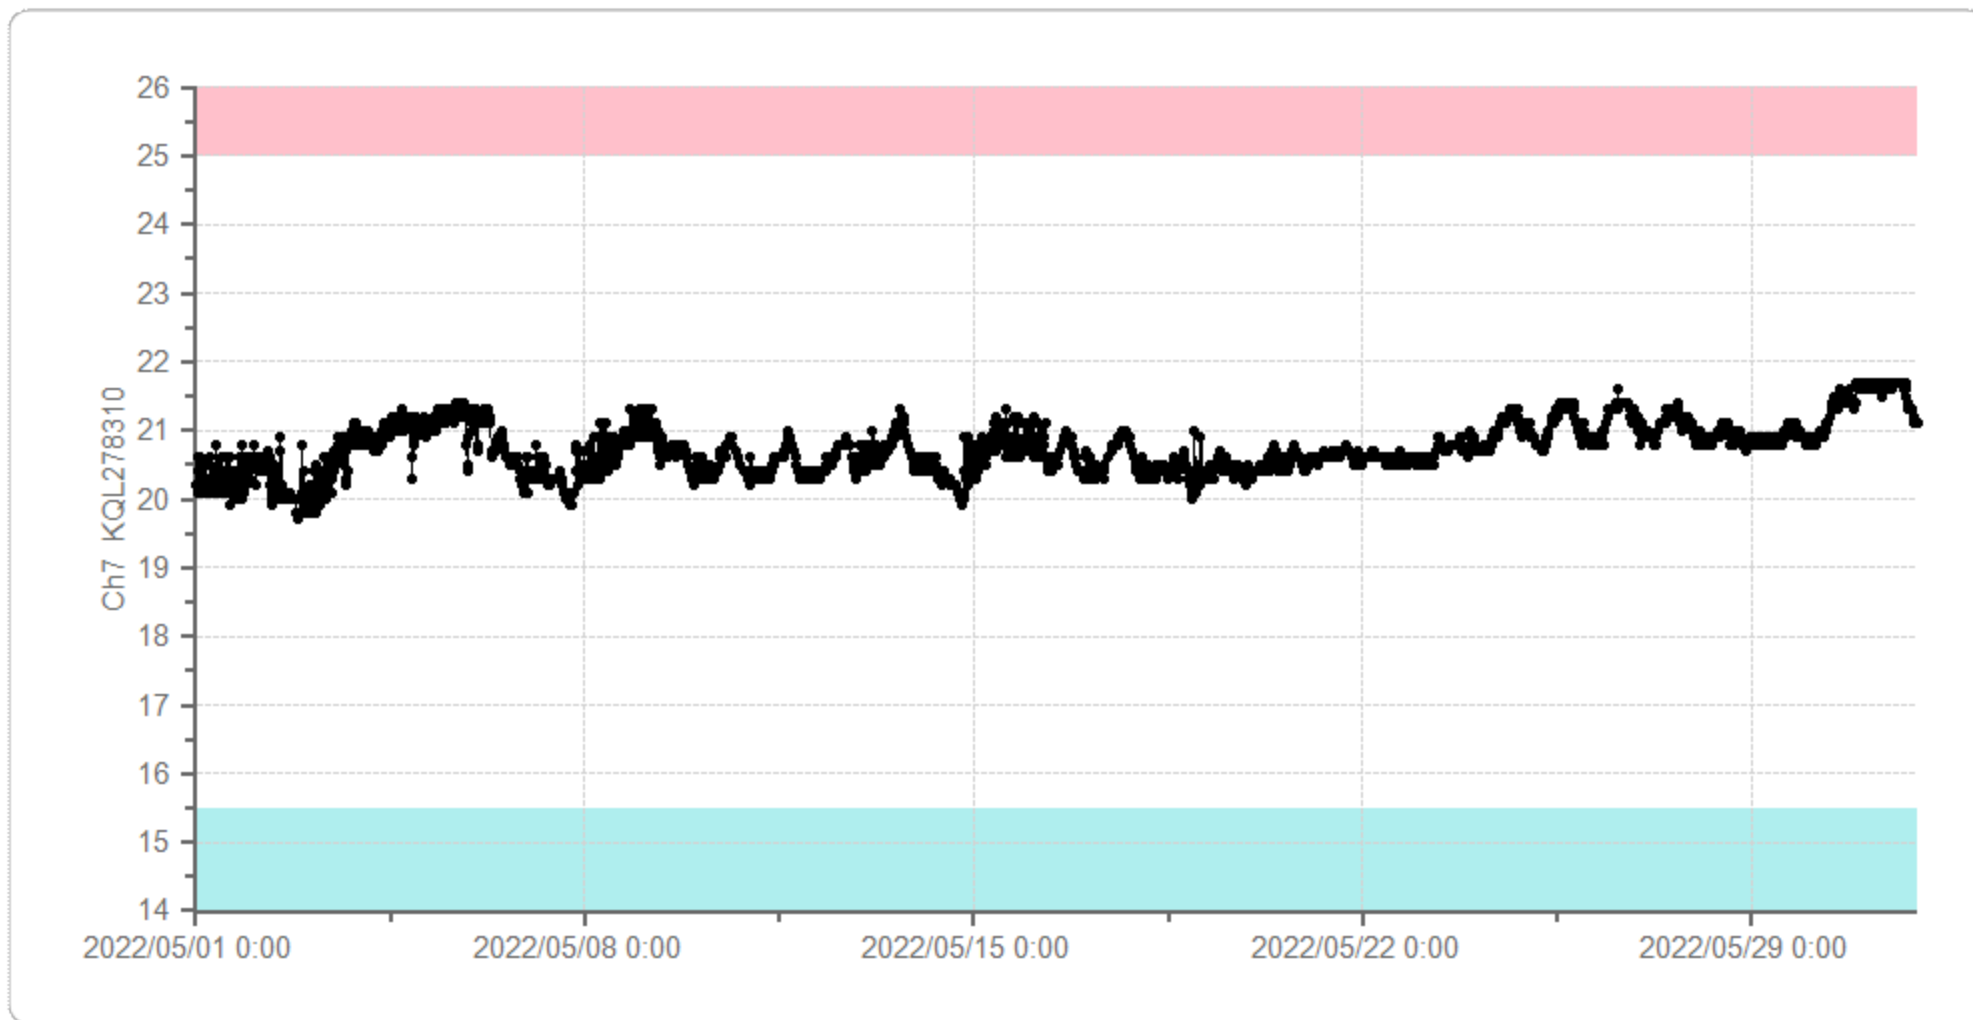

Graph Display

User: super

Print Time: 2022/06/01 12:07:27

室内温度 - Ch7 KQL278310

2022/05/01 00:00 - 2022/06/01 00:00

薬冷1 (MPR-1014) - Ch1 KQL278302

2022/05/01 00:00 - 2022/06/01 00:00

藥冷2 (MPR-414F 上) - Ch2 KQL278301

2022/05/01 00:00 - 2022/06/01 00:00

薬冷3 (MPR-414F 上) - Ch4 KQL278304

2022/05/01 00:00 - 2022/06/01 00:00

薬冷4 (MPR-1411-PJ) - Ch6 KQL278308

2022/05/01 00:00 - 2022/06/01 00:00

Graph Display

User: super

Print Time: 2022/06/01 12:08:18

薬凍1 -20 (MPR-414F 下) - Ch5 KQL278303

2022/05/01 00:00 - 2022/06/01 00:00

薬凍2 -30 (MPR-414F 下) - Ch3 KQL278306

2022/05/01 00:00 - 2022/06/01 00:00

検冷 (MPR-311DR) - Ch3 KQL278309

2022/05/01 00:00 - 2022/06/01 00:00