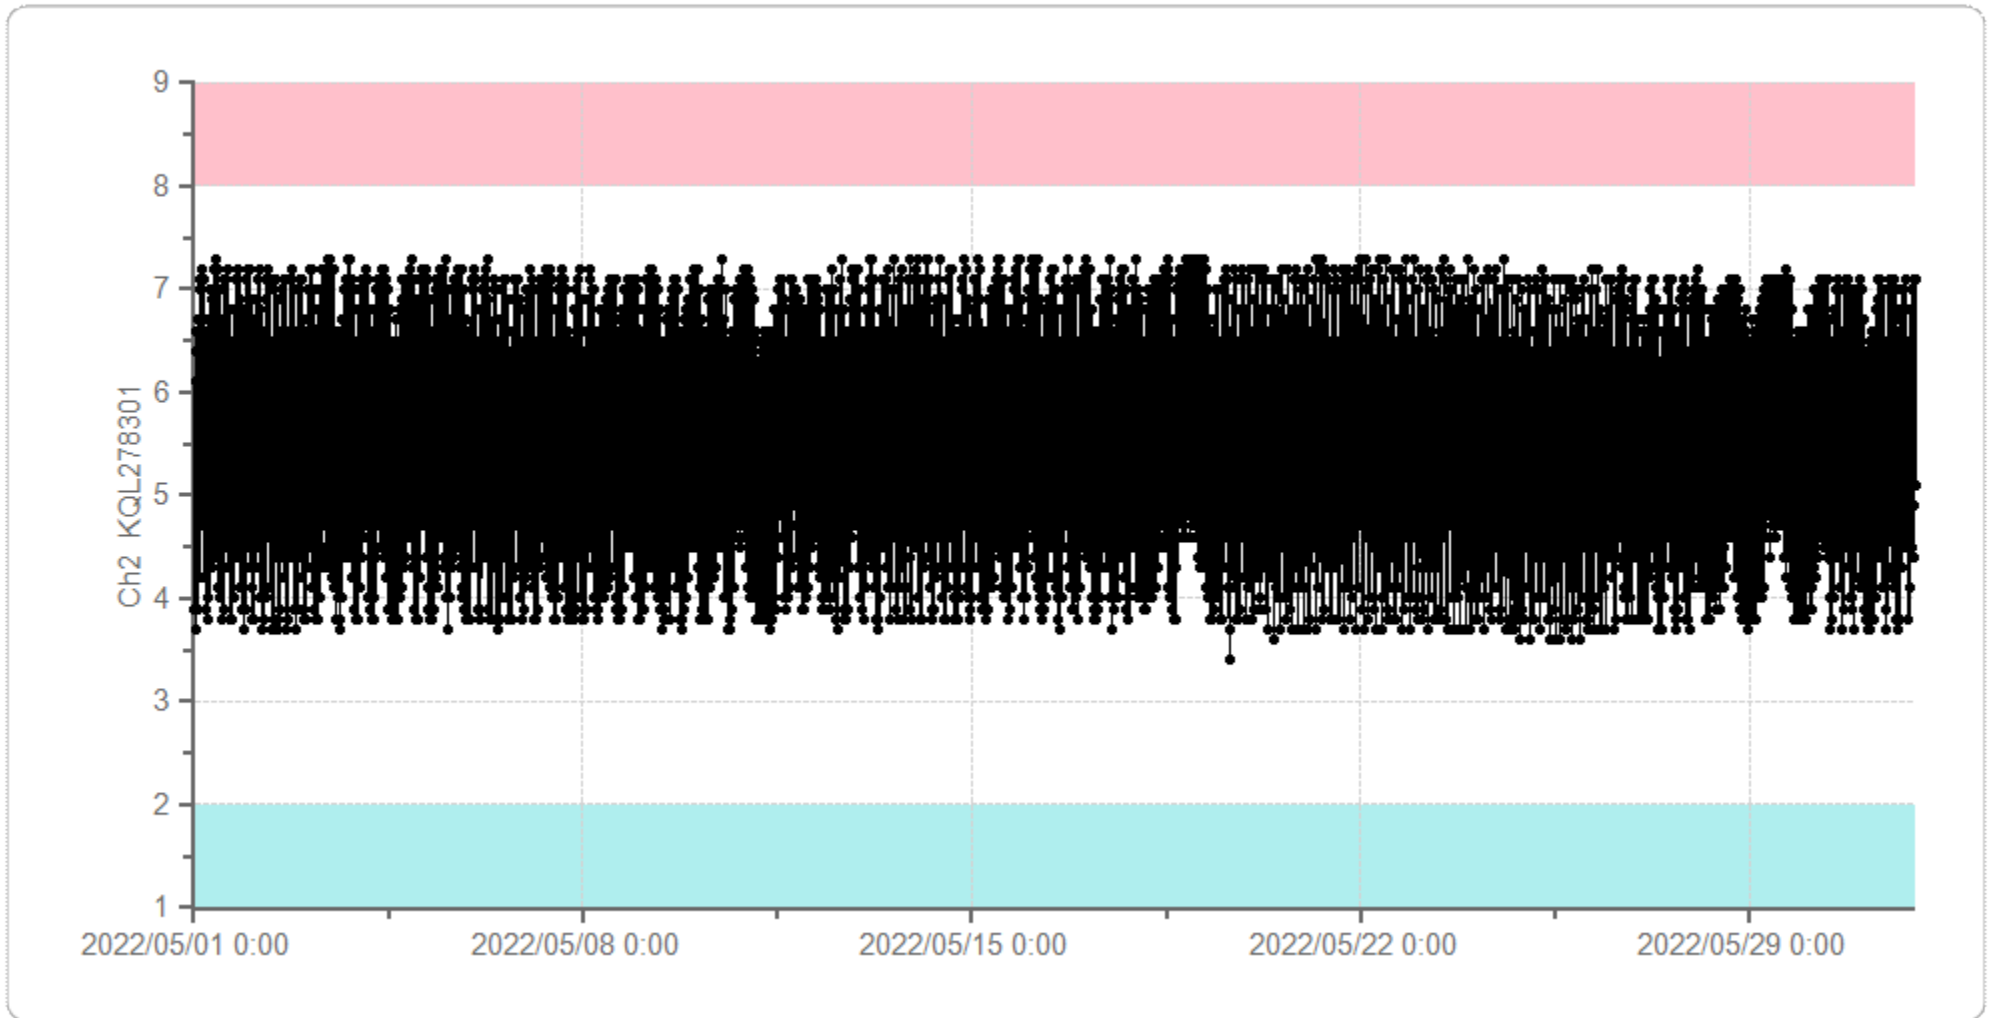

Graph Display

User: super

Print Time: 2022/06/01 12:07:27

室内温度 - Ch7 KQL278310

2022/05/01 00:00 - 2022/06/01 00:00

薬冷1 (MPR-1014) - Ch1 KQL278302

2022/05/01 00:00 - 2022/06/01 00:00

藥冷2 (MPR-414F 上) - Ch2 KQL278301

2022/05/01 00:00 - 2022/06/01 00:00

薬冷3 (MPR-414F 上) - Ch4 KQL278304

2022/05/01 00:00 - 2022/06/01 00:00

薬冷4 (MPR-1411-PJ) - Ch6 KQL278308

2022/05/01 00:00 - 2022/06/01 00:00

Graph Display

User: super

Print Time: 2022/06/01 12:08:18

薬凍1 -20 (MPR-414F 下) - Ch5 KQL278303

2022/05/01 00:00 - 2022/06/01 00:00

薬凍2 -30 (MPR-414F 下) - Ch3 KQL278306

2022/05/01 00:00 - 2022/06/01 00:00

検冷 (MPR-311DR) - Ch3 KQL278309

2022/05/01 00:00 - 2022/06/01 00:00