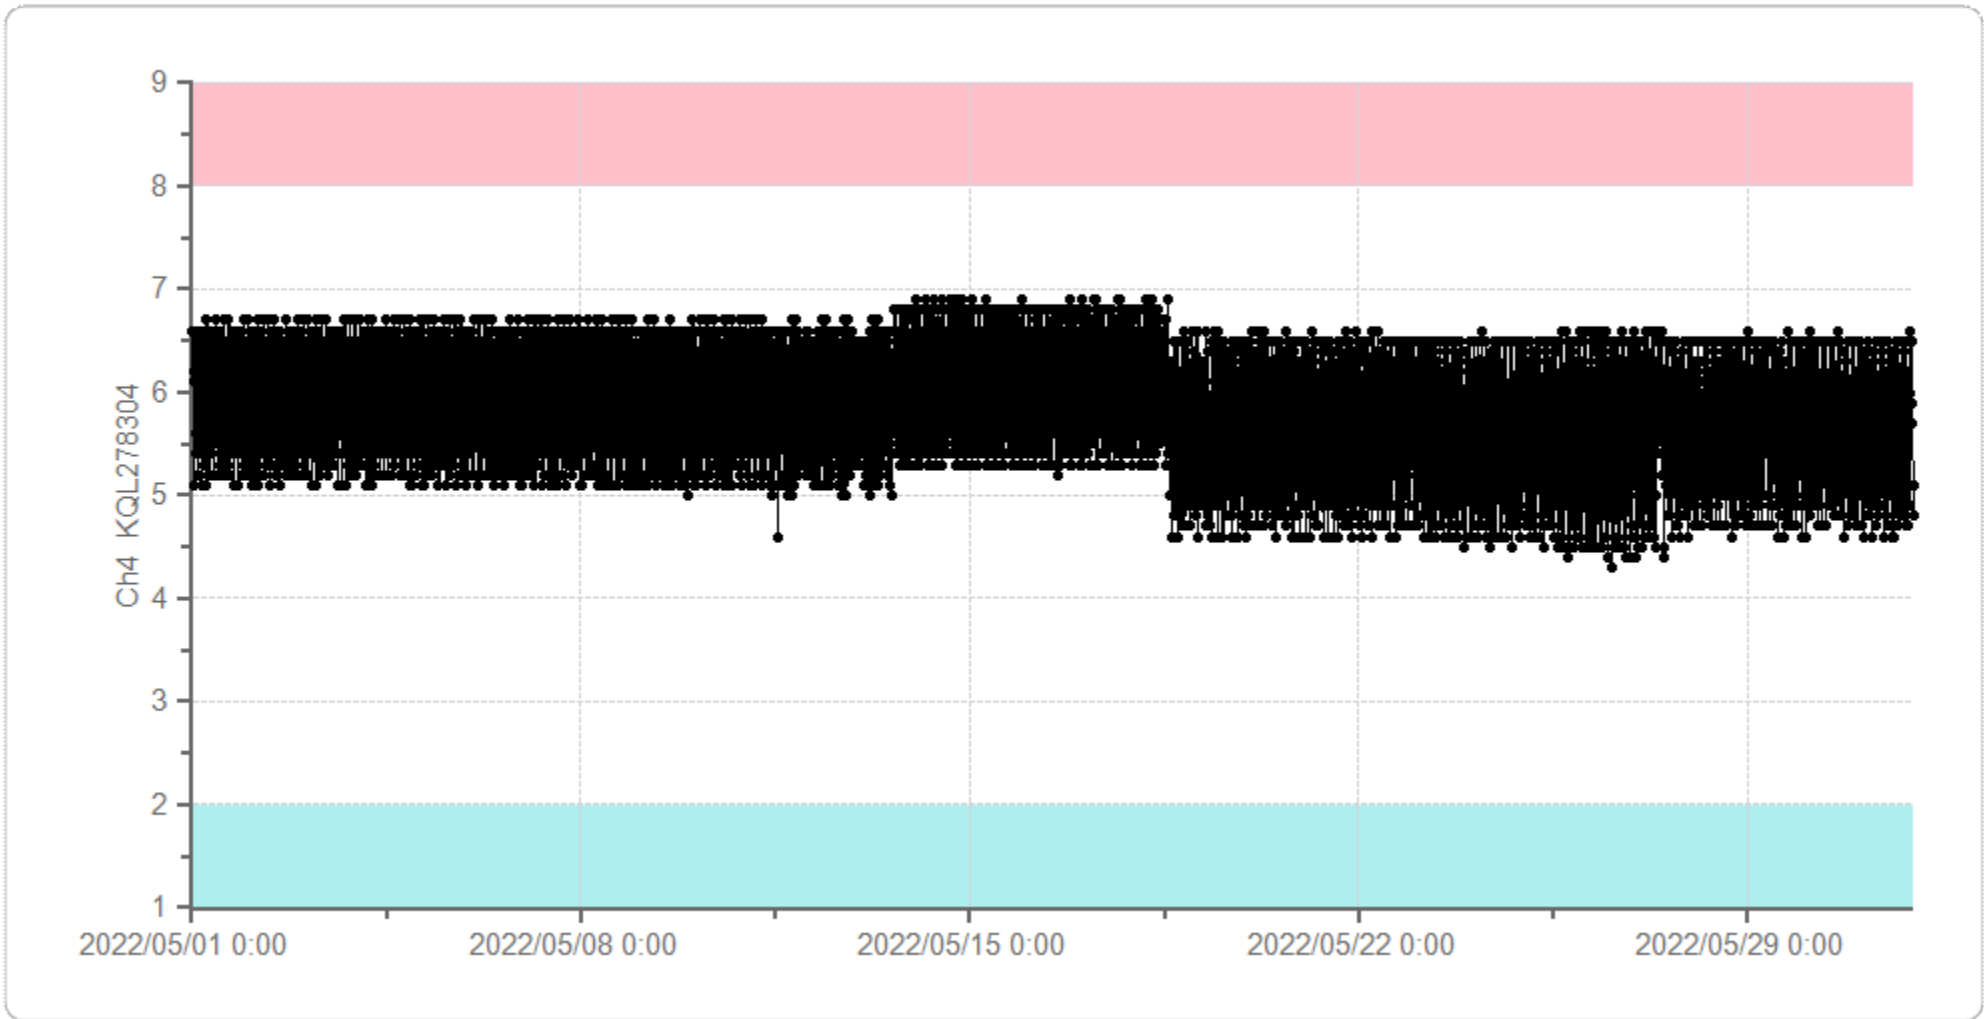

Graph Display

User: super

Print Time: 2022/06/01 12:07:27

室内温度 - Ch7 KQL278310

2022/05/01 00:00 - 2022/06/01 00:00

薬冷1 (MPR-1014) - Ch1 KQL278302

2022/05/01 00:00 - 2022/06/01 00:00

藥冷2 (MPR-414F 上) - Ch2 KQL278301

2022/05/01 00:00 - 2022/06/01 00:00

薬冷3 (MPR-414F 上) - Ch4 KQL278304

2022/05/01 00:00 - 2022/06/01 00:00

薬冷4 (MPR-1411-PJ) - Ch6 KQL278308

2022/05/01 00:00 - 2022/06/01 00:00

Graph Display

User: super

Print Time: 2022/06/01 12:08:18

薬凍1 -20 (MPR-414F 下) - Ch5 KQL278303

2022/05/01 00:00 - 2022/06/01 00:00

薬凍2 -30 (MPR-414F 下) - Ch3 KQL278306

2022/05/01 00:00 - 2022/06/01 00:00

検冷 (MPR-311DR) - Ch3 KQL278309

2022/05/01 00:00 - 2022/06/01 00:00