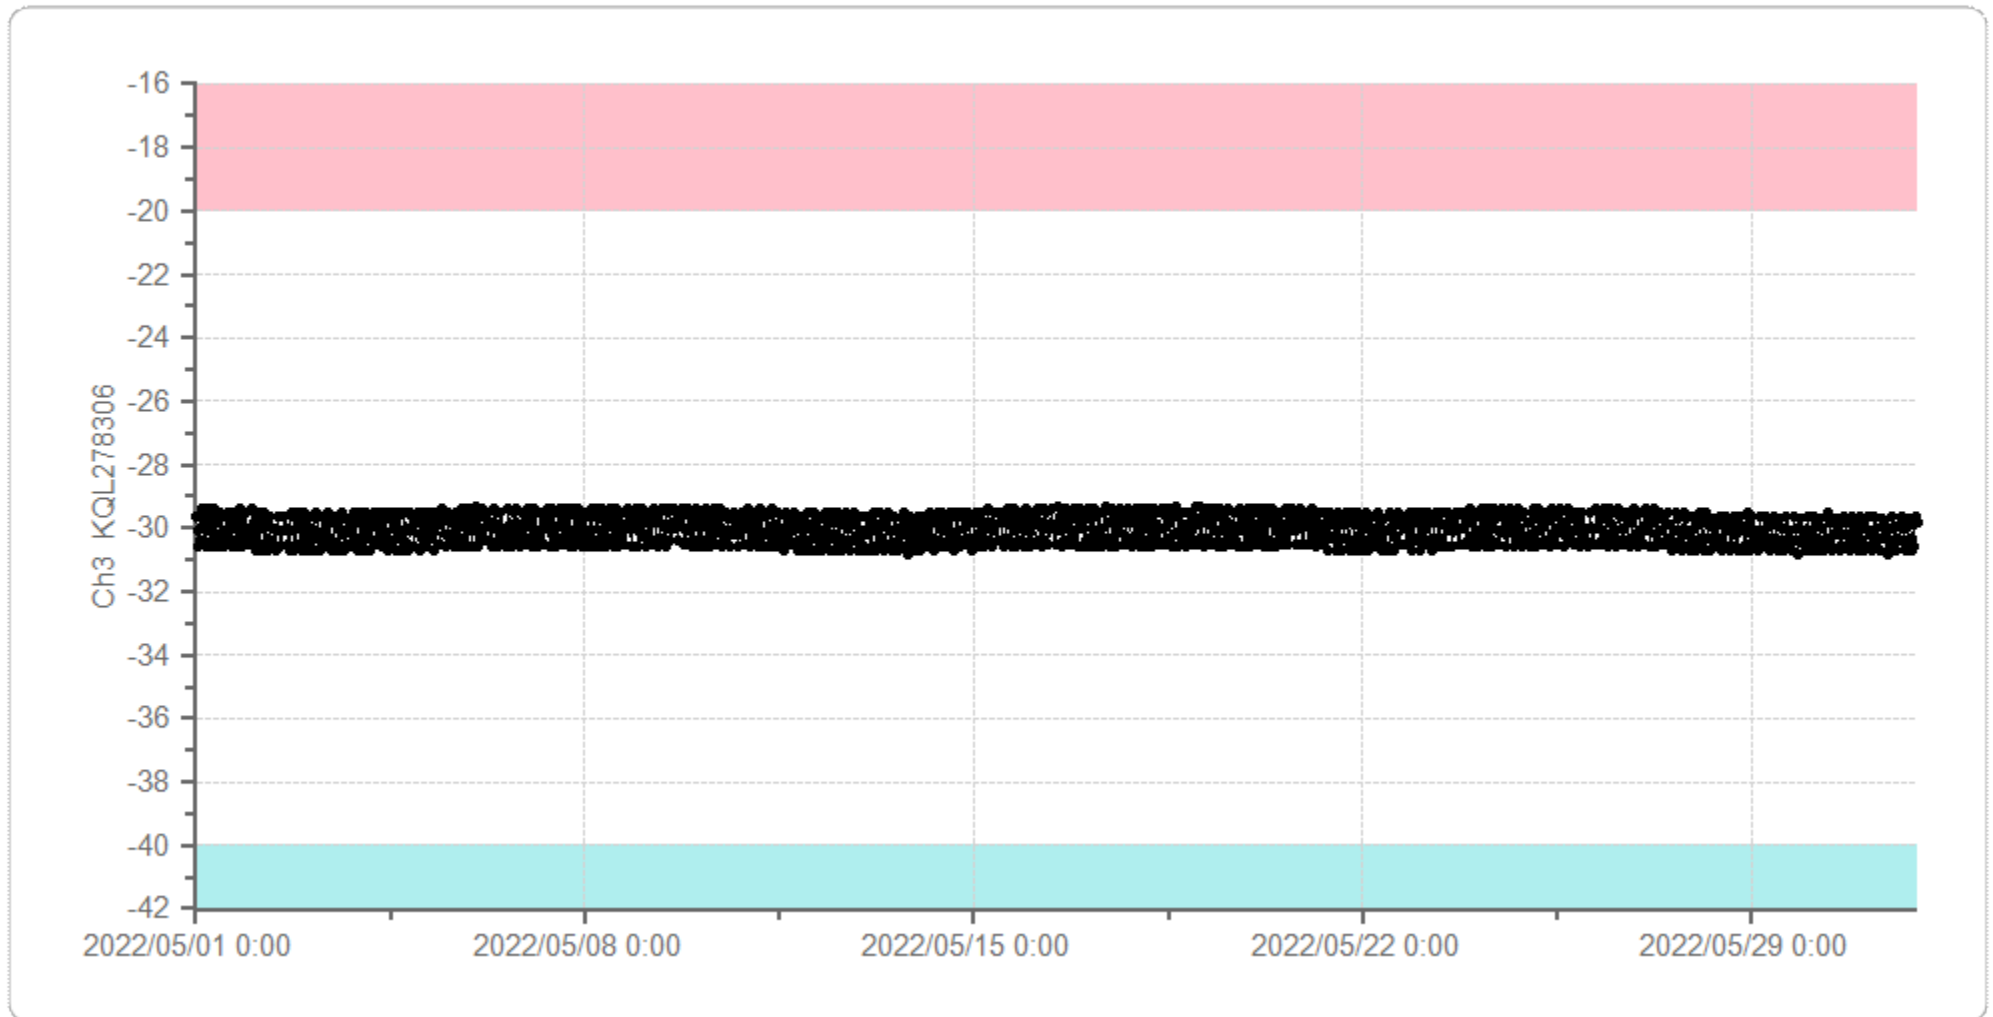

Graph Display

User: super

Print Time: 2022/06/01 12:07:27

室内温度 - Ch7 KQL278310

2022/05/01 00:00 - 2022/06/01 00:00

薬冷1 (MPR-1014) - Ch1 KQL278302

2022/05/01 00:00 - 2022/06/01 00:00

藥冷2 (MPR-414F 上) - Ch2 KQL278301

2022/05/01 00:00 - 2022/06/01 00:00

薬冷3 (MPR-414F 上) - Ch4 KQL278304

2022/05/01 00:00 - 2022/06/01 00:00

薬冷4 (MPR-1411-PJ) - Ch6 KQL278308

2022/05/01 00:00 - 2022/06/01 00:00

Graph Display

User: super

Print Time: 2022/06/01 12:08:18

薬凍1 -20 (MPR-414F 下) - Ch5 KQL278303

2022/05/01 00:00 - 2022/06/01 00:00

薬凍2 -30 (MPR-414F 下) - Ch3 KQL278306

2022/05/01 00:00 - 2022/06/01 00:00

検冷 (MPR-311DR) - Ch3 KQL278309

2022/05/01 00:00 - 2022/06/01 00:00