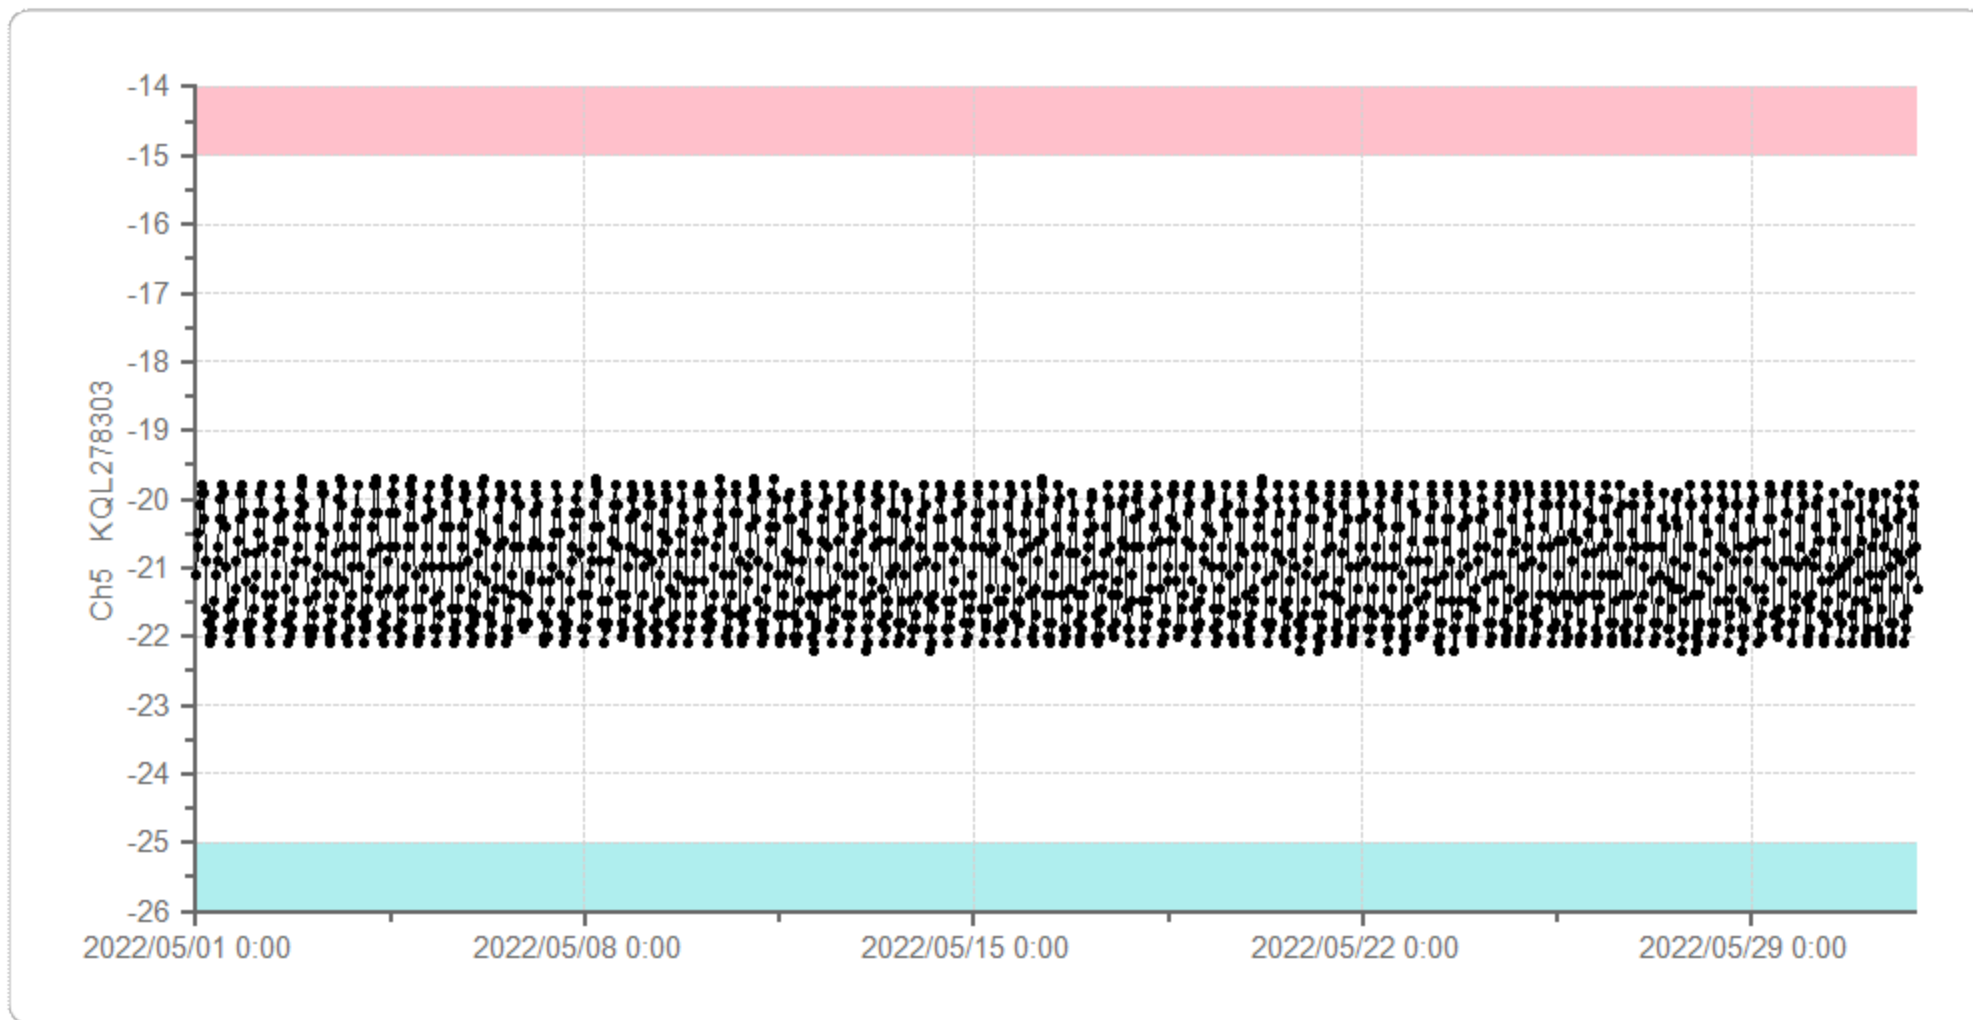

Graph Display

User: super

Print Time: 2022/06/01 12:07:27

室内温度 - Ch7 KQL278310

2022/05/01 00:00 - 2022/06/01 00:00

薬冷1 (MPR-1014) - Ch1 KQL278302

2022/05/01 00:00 - 2022/06/01 00:00

藥冷2 (MPR-414F 上) - Ch2 KQL278301

2022/05/01 00:00 - 2022/06/01 00:00

薬冷3 (MPR-414F 上) - Ch4 KQL278304

2022/05/01 00:00 - 2022/06/01 00:00

薬冷4 (MPR-1411-PJ) - Ch6 KQL278308

2022/05/01 00:00 - 2022/06/01 00:00

Graph Display

User: super

Print Time: 2022/06/01 12:08:18

薬凍1 -20 (MPR-414F 下) - Ch5 KQL278303

2022/05/01 00:00 - 2022/06/01 00:00

薬凍2 -30 (MPR-414F 下) - Ch3 KQL278306

2022/05/01 00:00 - 2022/06/01 00:00

検冷 (MPR-311DR) - Ch3 KQL278309

2022/05/01 00:00 - 2022/06/01 00:00