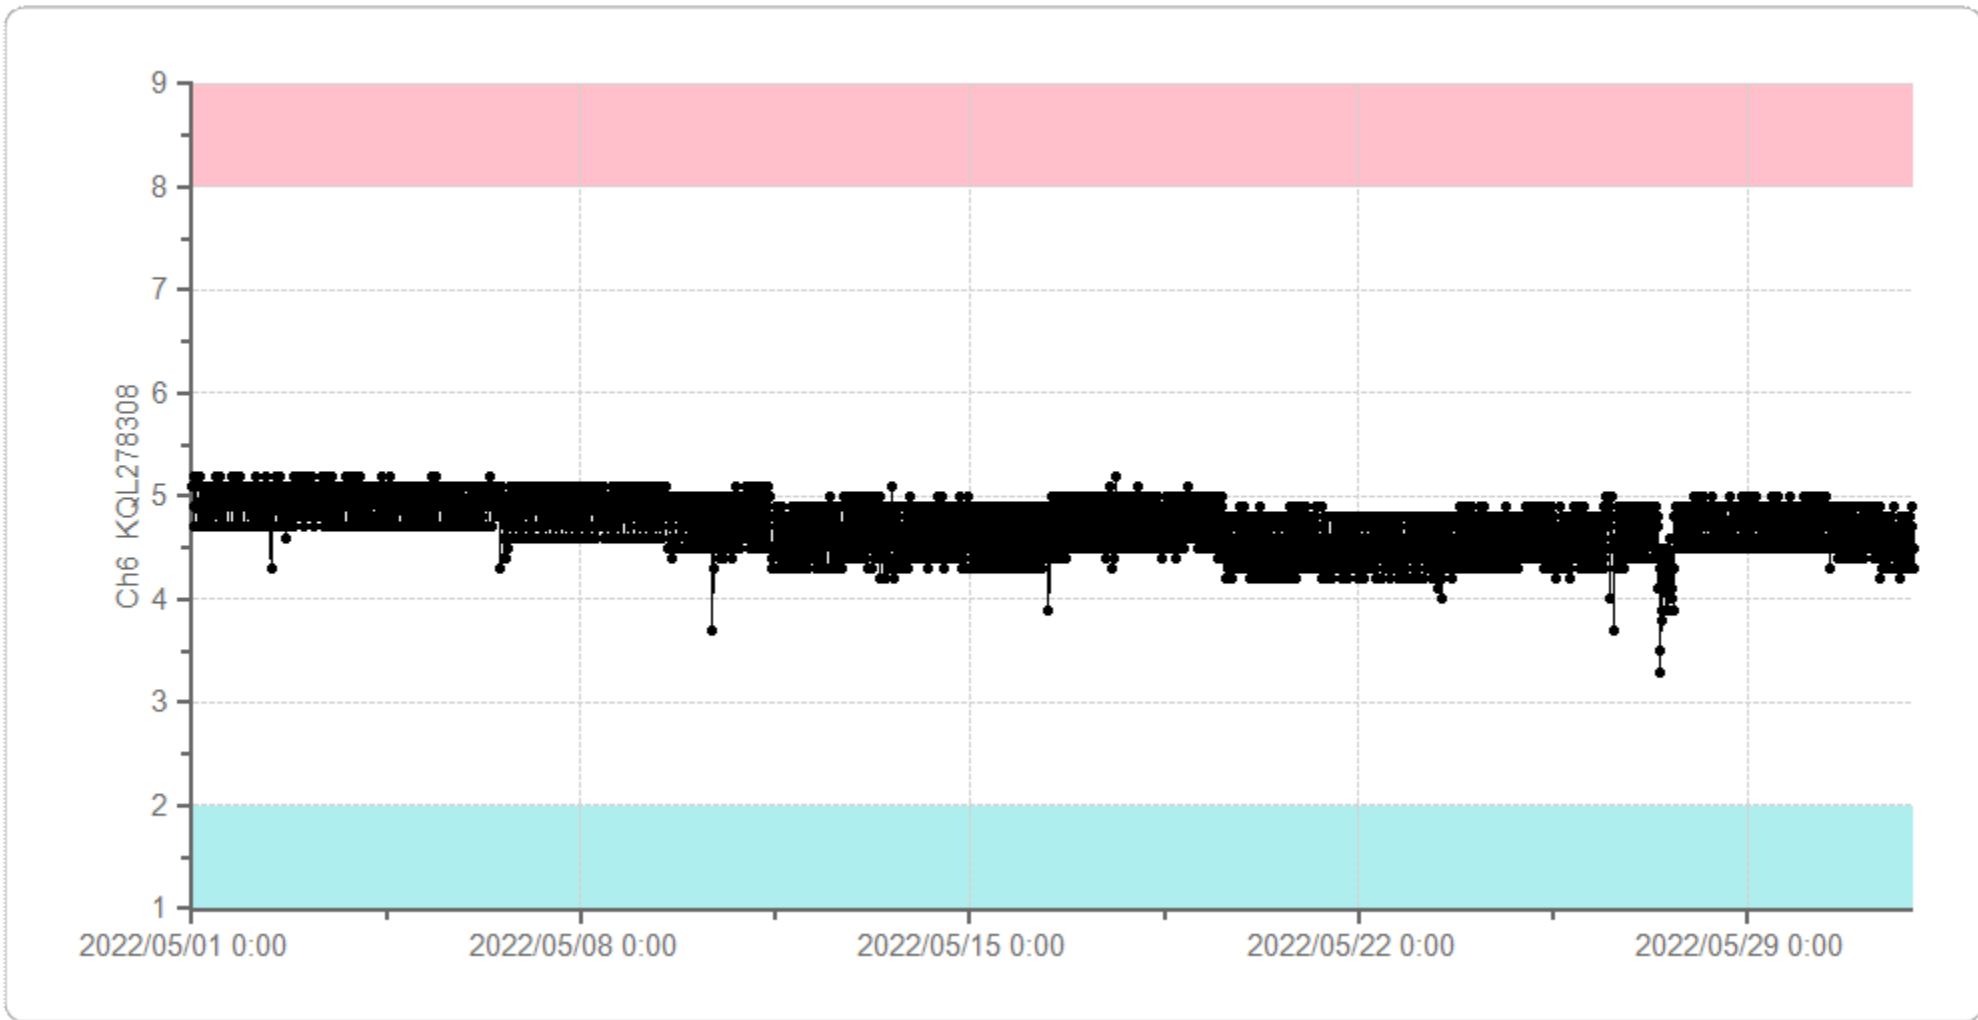

Graph Display

User: super

Print Time: 2022/06/01 12:07:27

室内温度 - Ch7 KQL278310

2022/05/01 00:00 - 2022/06/01 00:00

薬冷1 (MPR-1014) - Ch1 KQL278302

2022/05/01 00:00 - 2022/06/01 00:00

藥冷2 (MPR-414F 上) - Ch2 KQL278301

2022/05/01 00:00 - 2022/06/01 00:00

薬冷3 (MPR-414F 上) - Ch4 KQL278304

2022/05/01 00:00 - 2022/06/01 00:00

薬冷4 (MPR-1411-PJ) - Ch6 KQL278308

2022/05/01 00:00 - 2022/06/01 00:00

Graph Display

User: super

Print Time: 2022/06/01 12:08:18

薬凍1 -20 (MPR-414F 下) - Ch5 KQL278303

2022/05/01 00:00 - 2022/06/01 00:00

薬凍2 -30 (MPR-414F 下) - Ch3 KQL278306

2022/05/01 00:00 - 2022/06/01 00:00

検冷 (MPR-311DR) - Ch3 KQL278309

2022/05/01 00:00 - 2022/06/01 00:00