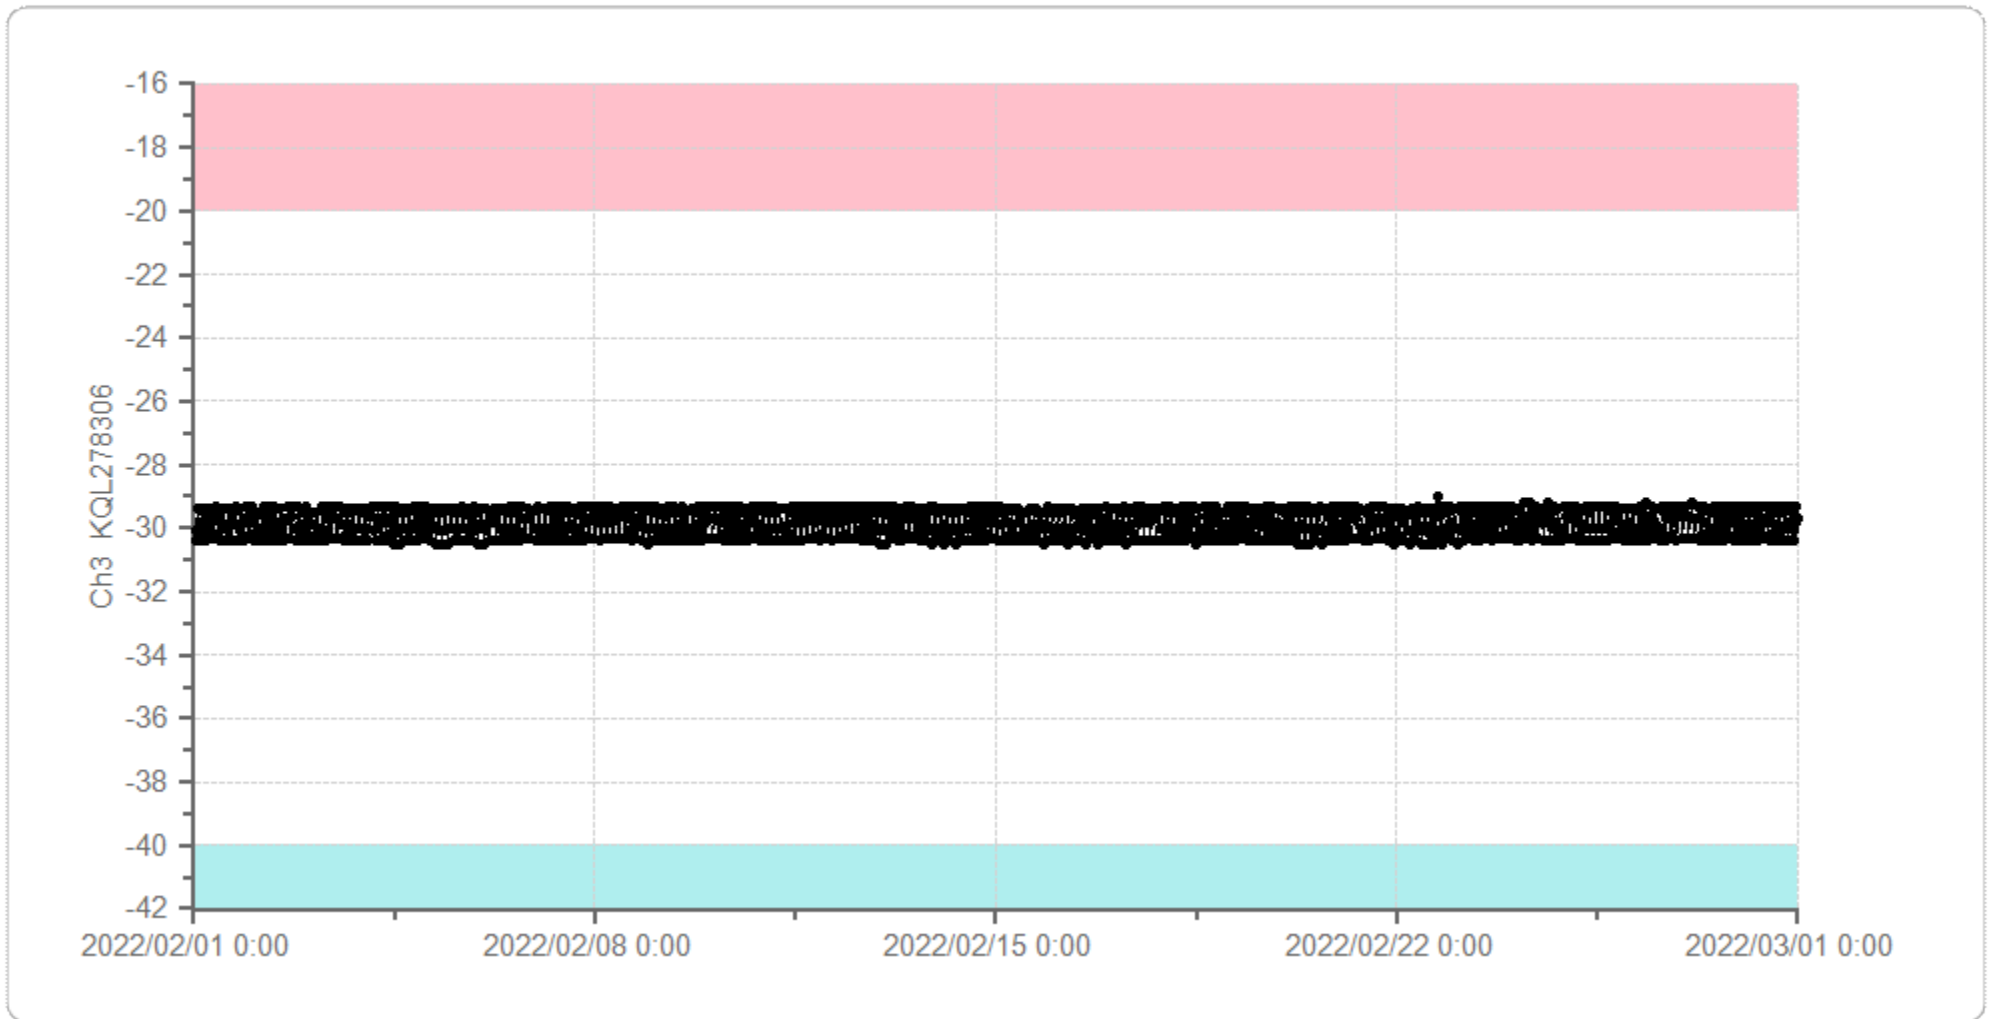

# Graph Display

User: super

Print Time: 2022/03/01 9:21:49

室内温度 - Ch7 KQL278310

2022/02/01 00:00 - 2022/03/01 00:00

薬冷1 (MPR-1014) - Ch1 KQL278302

2022/02/01 00:00 - 2022/03/01 00:00

薬冷2 (MPR-414F 上) - Ch2 KQL278301

# Graph Display

User: super

Print Time: 2022/03/01 9:22:57

薬凍1 -20 (MPR-414F 下) - Ch5 KQL278303

2022/02/01 00:00 - 2022/03/01 00:00

薬凍2 -30 (MPR-414F 下) - Ch3 KQL278306

2022/02/01 00:00 - 2022/03/01 00:00

検冷 (MPR-311DR) - Ch3 KQL278309