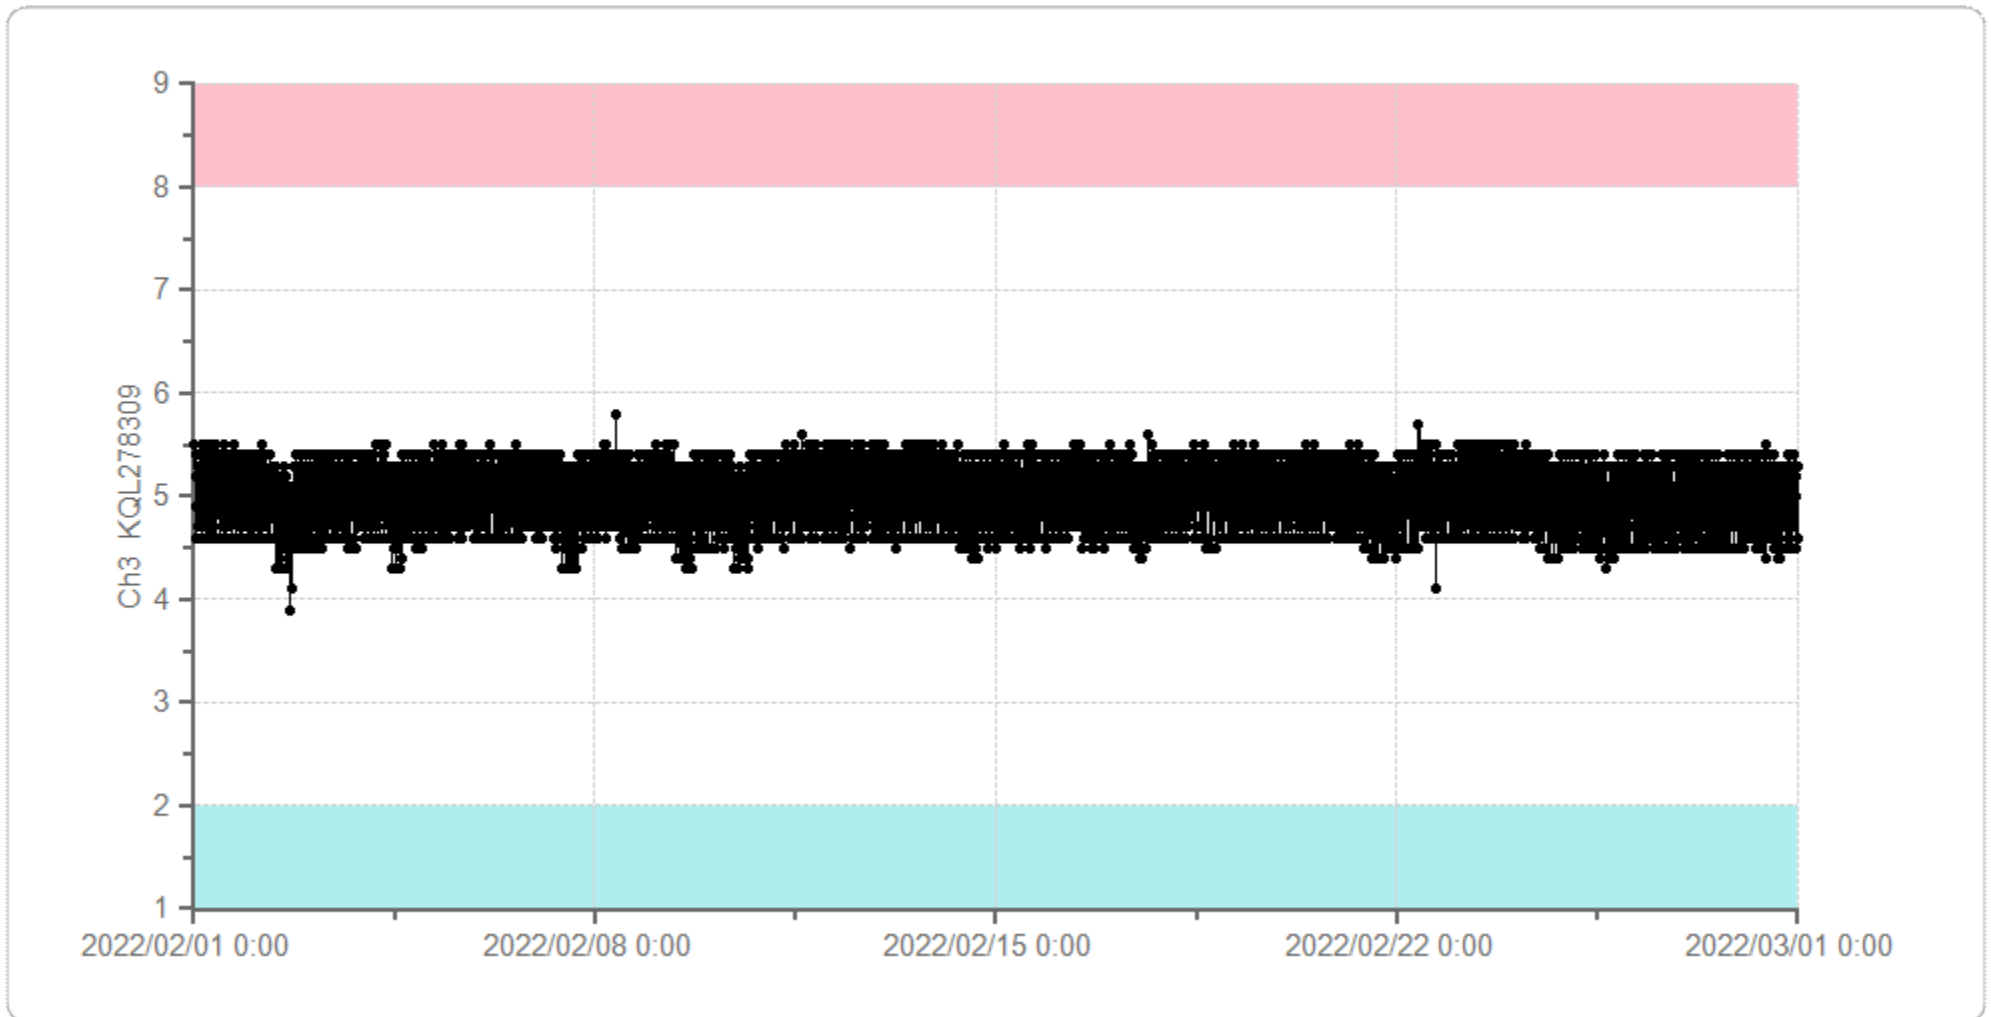

検冷 (MPR-311DR) - Ch3 KQL278309

2022/02/01 00:00 - 2022/03/01 00:00