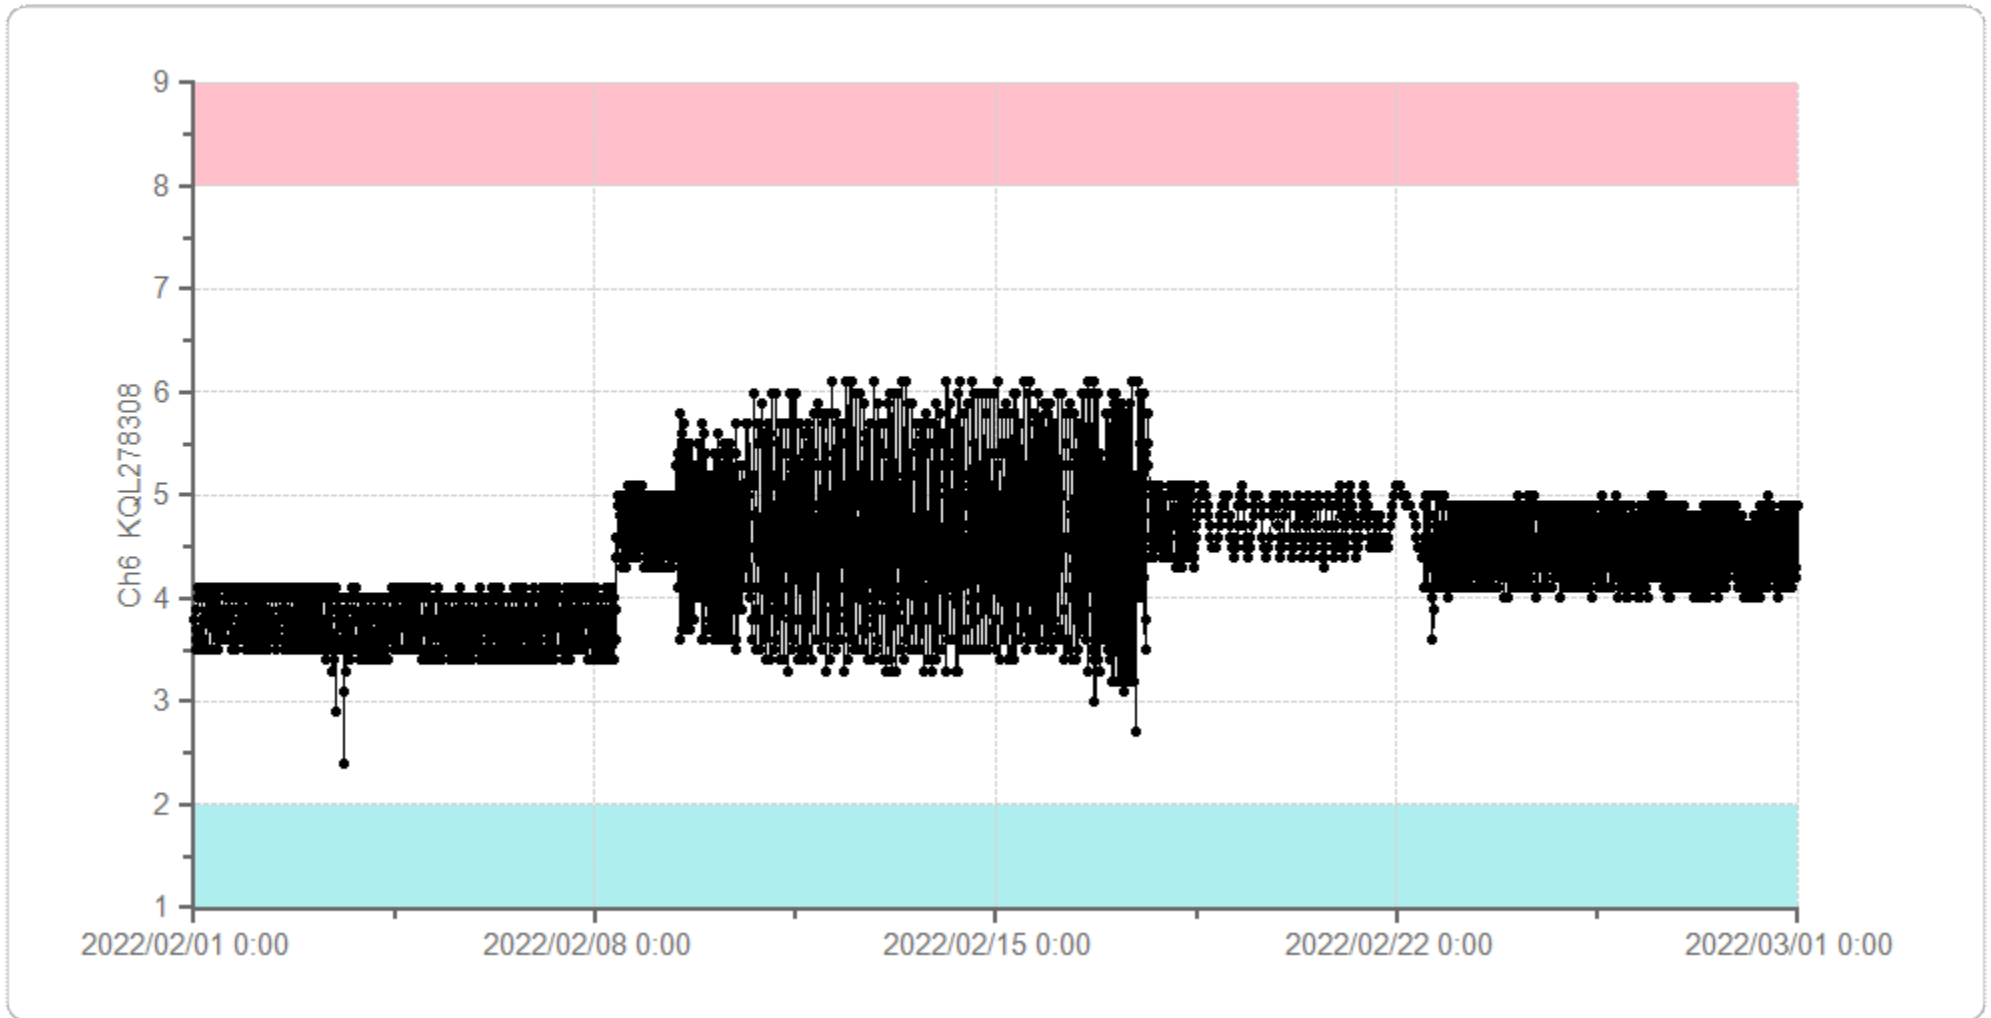

# Graph Display

User: super

Print Time: 2022/03/01 9:21:49

室内温度 - Ch7 KQL278310

2022/02/01 00:00 - 2022/03/01 00:00

薬冷1 (MPR-1014) - Ch1 KQL278302

2022/02/01 00:00 - 2022/03/01 00:00

薬冷2 (MPR-414F 上) - Ch2 KQL278301

2022/02/01 00:00 - 2022/03/01 00:00

薬冷3 (MPR-414F 上) - Ch4 KQL278304

2022/02/01 00:00 - 2022/03/01 00:00

薬冷4 (MPR-1411-PJ) - Ch6 KQL278308

2022/02/01 00:00 - 2022/03/01 00:00

# Graph Display

User: super

Print Time: 2022/03/01 9:22:57

薬凍1 -20 (MPR-414F 下) - Ch5 KQL278303

2022/02/01 00:00 - 2022/03/01 00:00

薬凍2 -30 (MPR-414F 下) - Ch3 KQL278306

2022/02/01 00:00 - 2022/03/01 00:00

検冷 (MPR-311DR) - Ch3 KQL278309