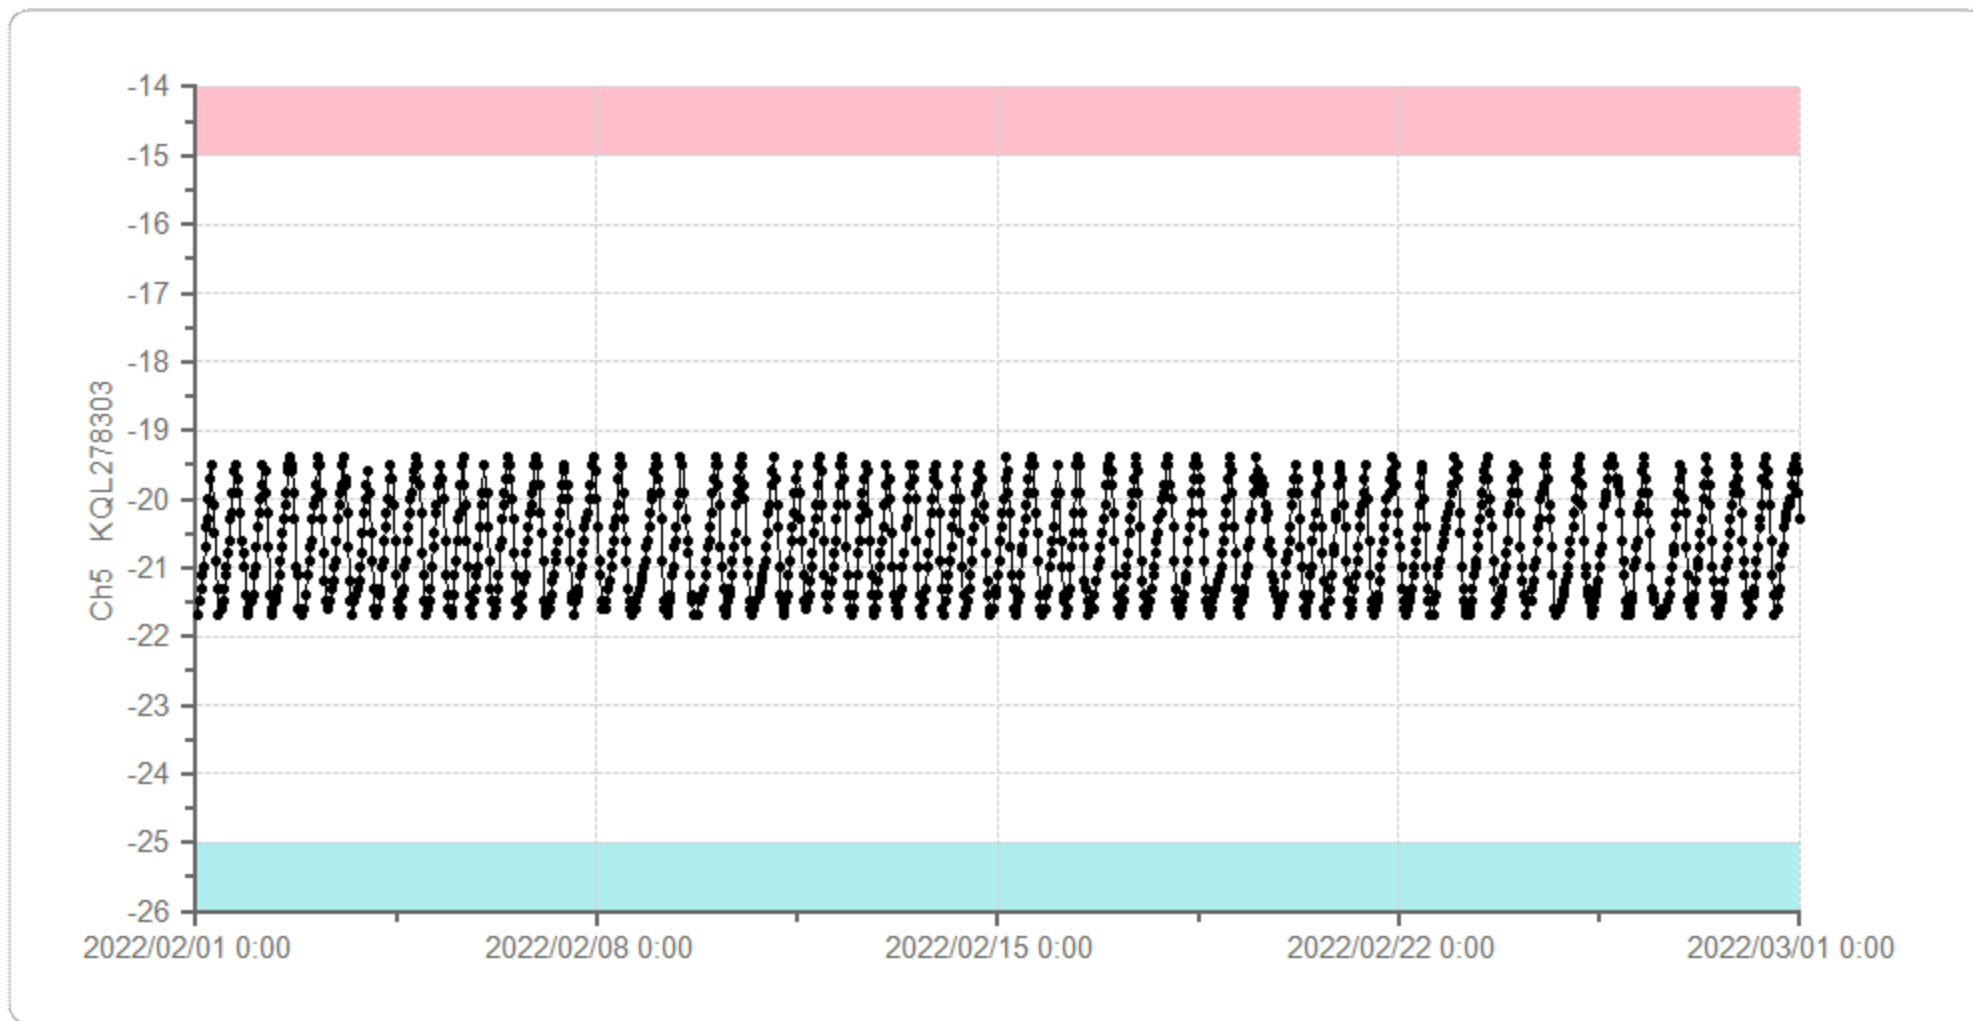

# Graph Display

User: super

Print Time: 2022/03/01 9:21:49

室内温度 - Ch7 KQL278310

2022/02/01 00:00 - 2022/03/01 00:00

薬冷1 (MPR-1014) - Ch1 KQL278302

2022/02/01 00:00 - 2022/03/01 00:00

薬冷2 (MPR-414F 上) - Ch2 KQL278301

2022/02/01 00:00 - 2022/03/01 00:00

薬冷3 (MPR-414F 上) - Ch4 KQL278304

2022/02/01 00:00 - 2022/03/01 00:00

薬冷4 (MPR-1411-PJ) - Ch6 KQL278308

2022/02/01 00:00 - 2022/03/01 00:00

# Graph Display

User: super

Print Time: 2022/03/01 9:22:57

薬凍1 -20 (MPR-414F 下) - Ch5 KQL278303

2022/02/01 00:00 - 2022/03/01 00:00

薬凍2 -30 (MPR-414F 下) - Ch3 KQL278306

2022/02/01 00:00 - 2022/03/01 00:00

検冷 (MPR-311DR) - Ch3 KQL278309