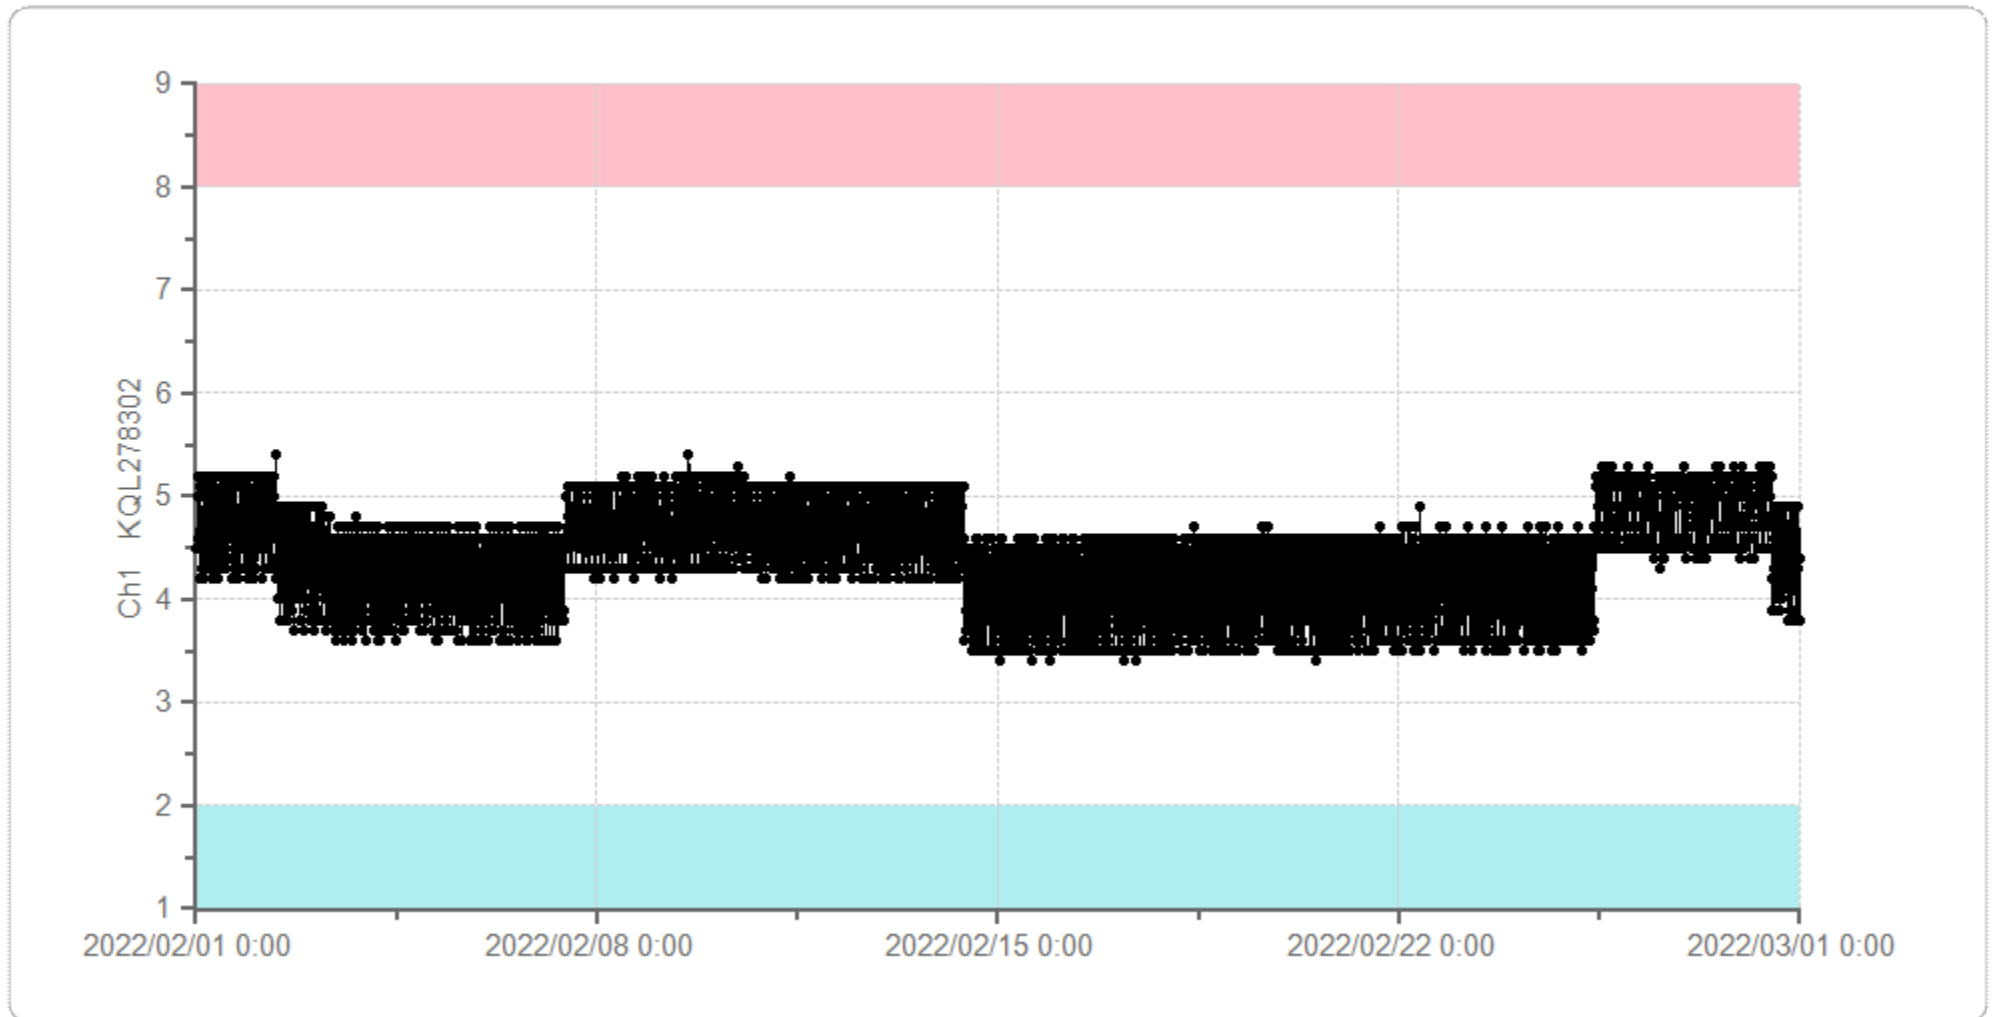

# Graph Display

User: super

Print Time: 2022/03/01 9:21:49

室内温度 - Ch7 KQL278310

2022/02/01 00:00 - 2022/03/01 00:00

薬冷1 (MPR-1014) - Ch1 KQL278302

2022/02/01 00:00 - 2022/03/01 00:00

薬冷2 (MPR-414F 上) - Ch2 KQL278301

2022/02/01 00:00 - 2022/03/01 00:00

薬冷3 (MPR-414F 上) - Ch4 KQL278304

2022/02/01 00:00 - 2022/03/01 00:00

薬冷4 (MPR-1411-PJ) - Ch6 KQL278308

2022/02/01 00:00 - 2022/03/01 00:00

# Graph Display

User: super

Print Time: 2022/03/01 9:22:57

薬凍1 -20 (MPR-414F 下) - Ch5 KQL278303

2022/02/01 00:00 - 2022/03/01 00:00

薬凍2 -30 (MPR-414F 下) - Ch3 KQL278306

2022/02/01 00:00 - 2022/03/01 00:00

検冷 (MPR-311DR) - Ch3 KQL278309