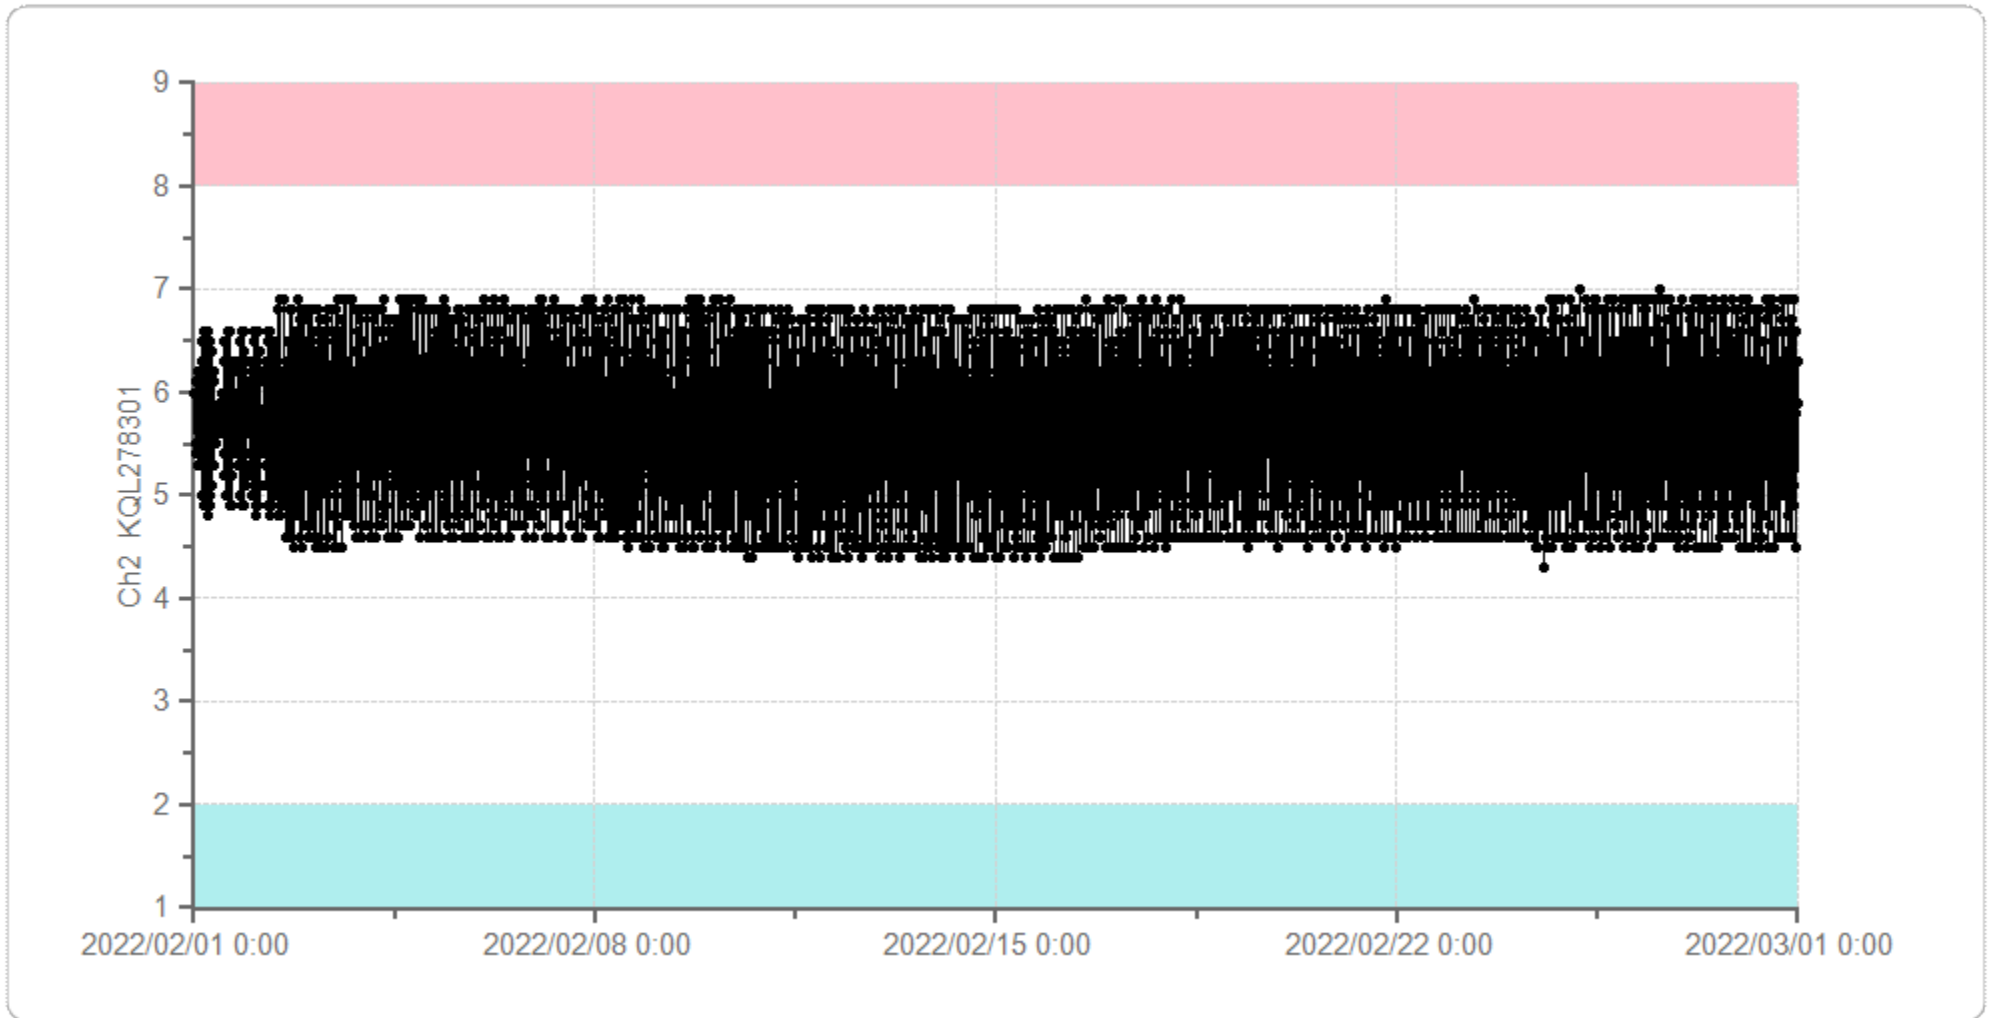

# Graph Display

User: super

Print Time: 2022/03/01 9:21:49

室内温度 - Ch7 KQL278310

2022/02/01 00:00 - 2022/03/01 00:00

薬冷1 (MPR-1014) - Ch1 KQL278302

2022/02/01 00:00 - 2022/03/01 00:00

薬冷2 (MPR-414F 上) - Ch2 KQL278301

2022/02/01 00:00 - 2022/03/01 00:00

薬冷3 (MPR-414F 上) - Ch4 KQL278304

2022/02/01 00:00 - 2022/03/01 00:00

薬冷4 (MPR-1411-PJ) - Ch6 KQL278308

2022/02/01 00:00 - 2022/03/01 00:00

# Graph Display

User: super

Print Time: 2022/03/01 9:22:57

薬凍1 -20 (MPR-414F 下) - Ch5 KQL278303

2022/02/01 00:00 - 2022/03/01 00:00

薬凍2 -30 (MPR-414F 下) - Ch3 KQL278306

2022/02/01 00:00 - 2022/03/01 00:00

検冷 (MPR-311DR) - Ch3 KQL278309