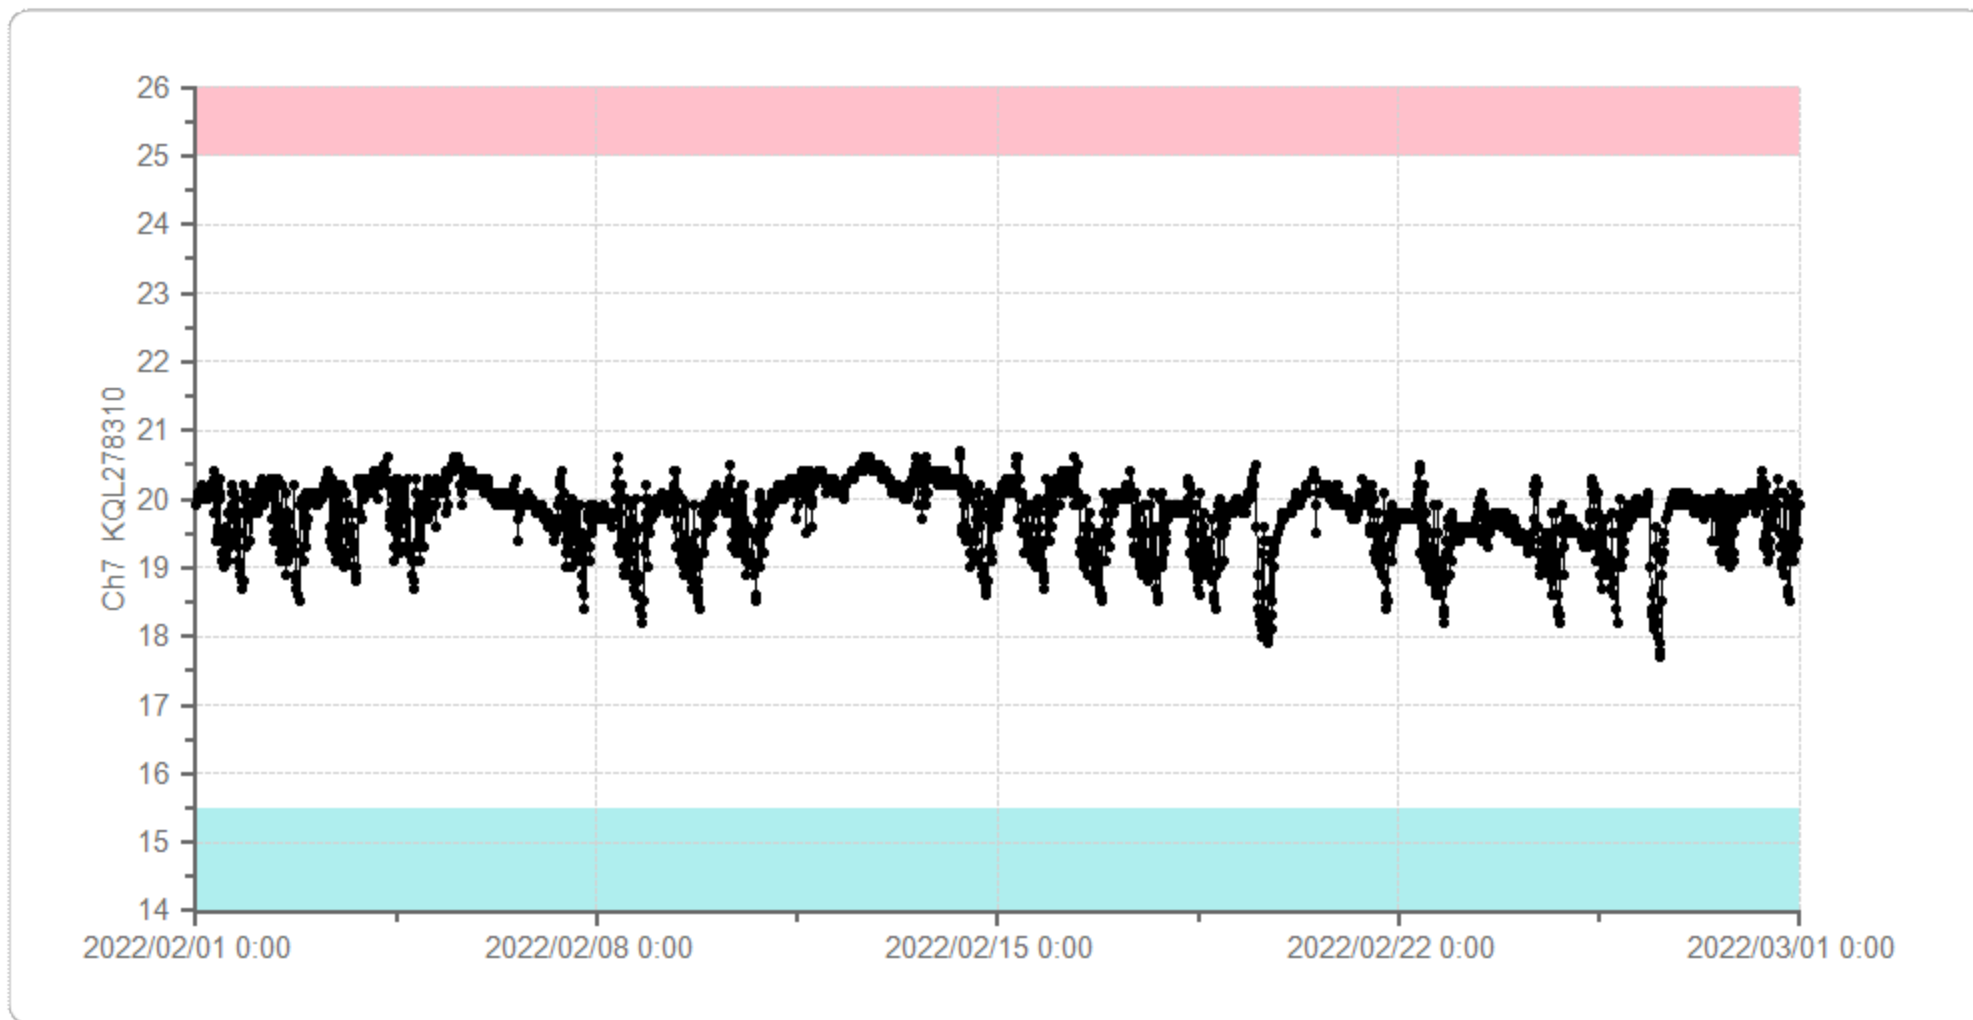

# Graph Display

User: super

Print Time: 2022/03/01 9:21:49

室内温度 - Ch7 KQL278310

2022/02/01 00:00 - 2022/03/01 00:00

薬冷1 (MPR-1014) - Ch1 KQL278302

2022/02/01 00:00 - 2022/03/01 00:00

薬冷2 (MPR-414F 上) - Ch2 KQL278301

2022/02/01 00:00 - 2022/03/01 00:00

薬冷3 (MPR-414F 上) - Ch4 KQL278304

2022/02/01 00:00 - 2022/03/01 00:00

薬冷4 (MPR-1411-PJ) - Ch6 KQL278308

2022/02/01 00:00 - 2022/03/01 00:00

# Graph Display

User: super

Print Time: 2022/03/01 9:22:57

薬凍1 -20 (MPR-414F 下) - Ch5 KQL278303

2022/02/01 00:00 - 2022/03/01 00:00

薬凍2 -30 (MPR-414F 下) - Ch3 KQL278306

2022/02/01 00:00 - 2022/03/01 00:00

検冷 (MPR-311DR) - Ch3 KQL278309