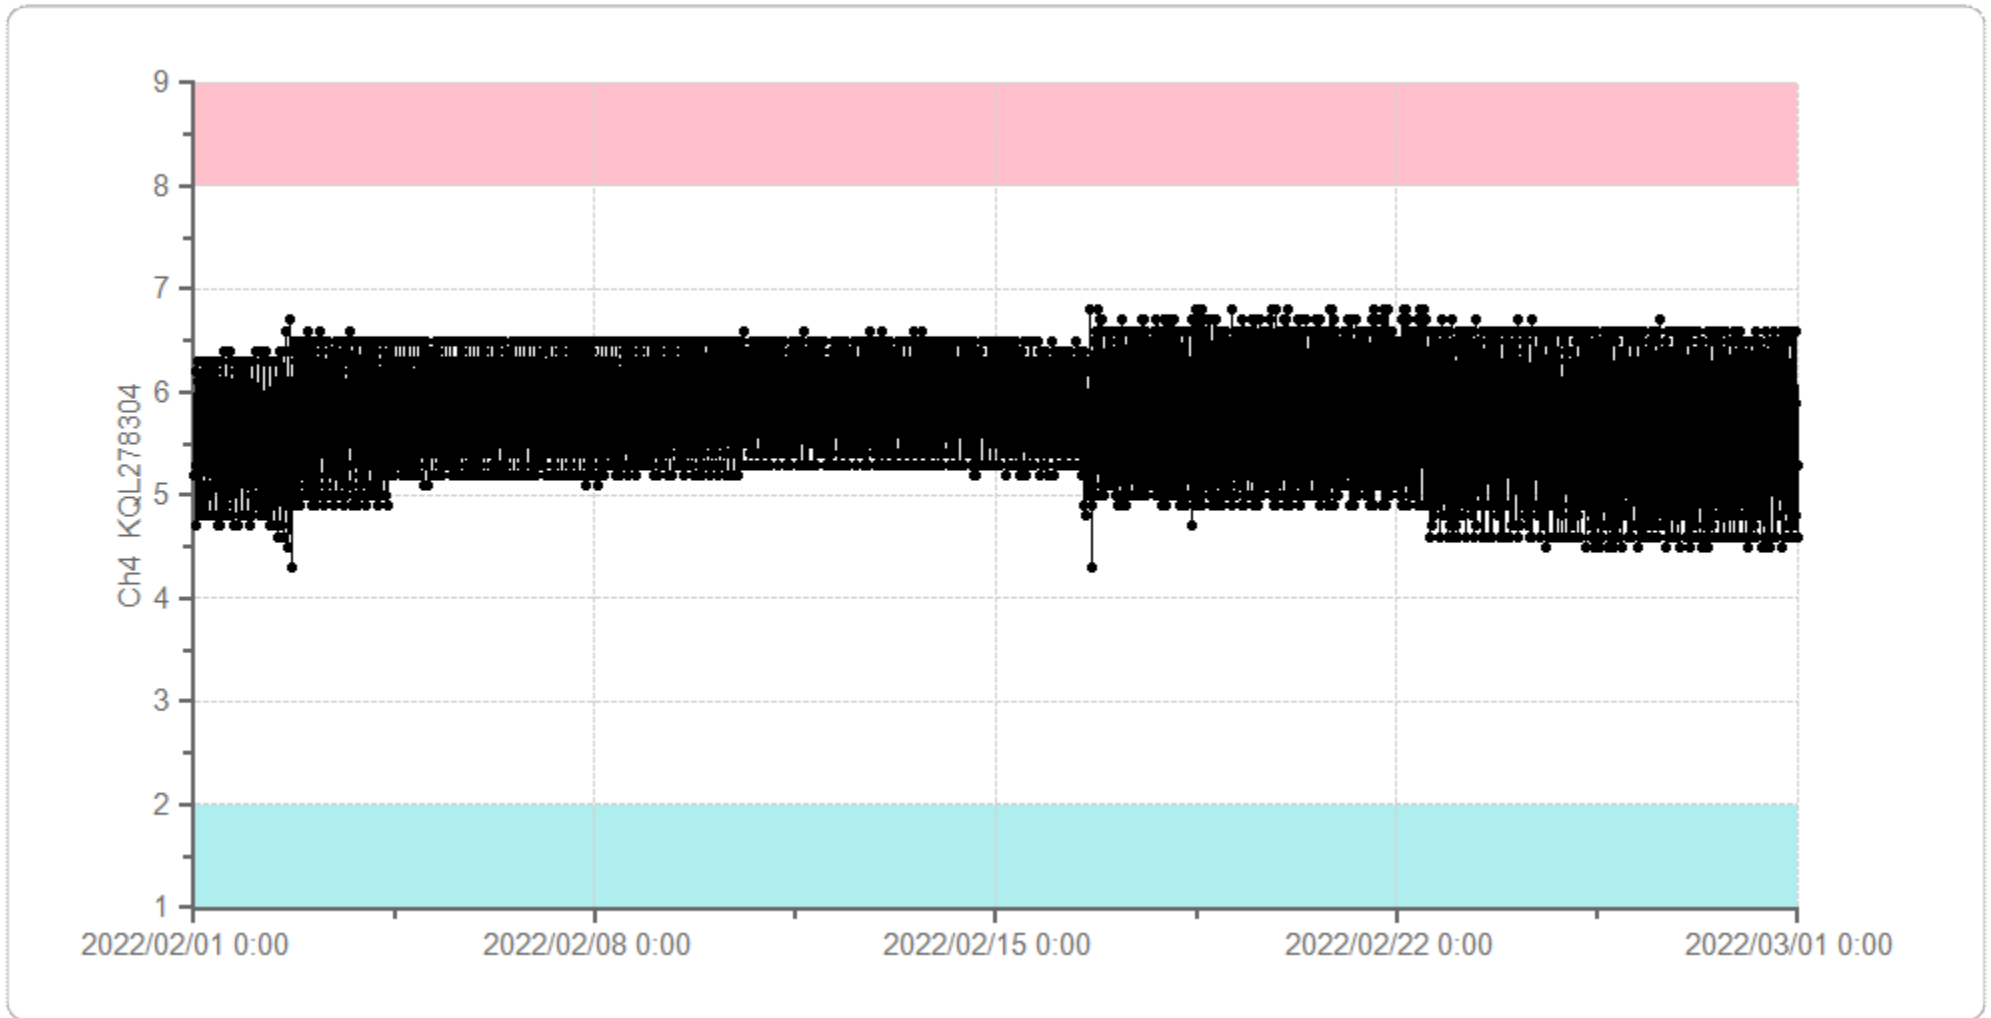

# Graph Display

User: super

Print Time: 2022/03/01 9:21:49

室内温度 - Ch7 KQL278310

2022/02/01 00:00 - 2022/03/01 00:00

薬冷1 (MPR-1014) - Ch1 KQL278302

2022/02/01 00:00 - 2022/03/01 00:00

薬冷2 (MPR-414F 上) - Ch2 KQL278301

2022/02/01 00:00 - 2022/03/01 00:00

薬冷3 (MPR-414F 上) - Ch4 KQL278304

2022/02/01 00:00 - 2022/03/01 00:00

薬冷4 (MPR-1411-PJ) - Ch6 KQL278308

2022/02/01 00:00 - 2022/03/01 00:00

# Graph Display

User: super

Print Time: 2022/03/01 9:22:57

薬凍1 -20 (MPR-414F 下) - Ch5 KQL278303

2022/02/01 00:00 - 2022/03/01 00:00

薬凍2 -30 (MPR-414F 下) - Ch3 KQL278306

2022/02/01 00:00 - 2022/03/01 00:00

検冷 (MPR-311DR) - Ch3 KQL278309