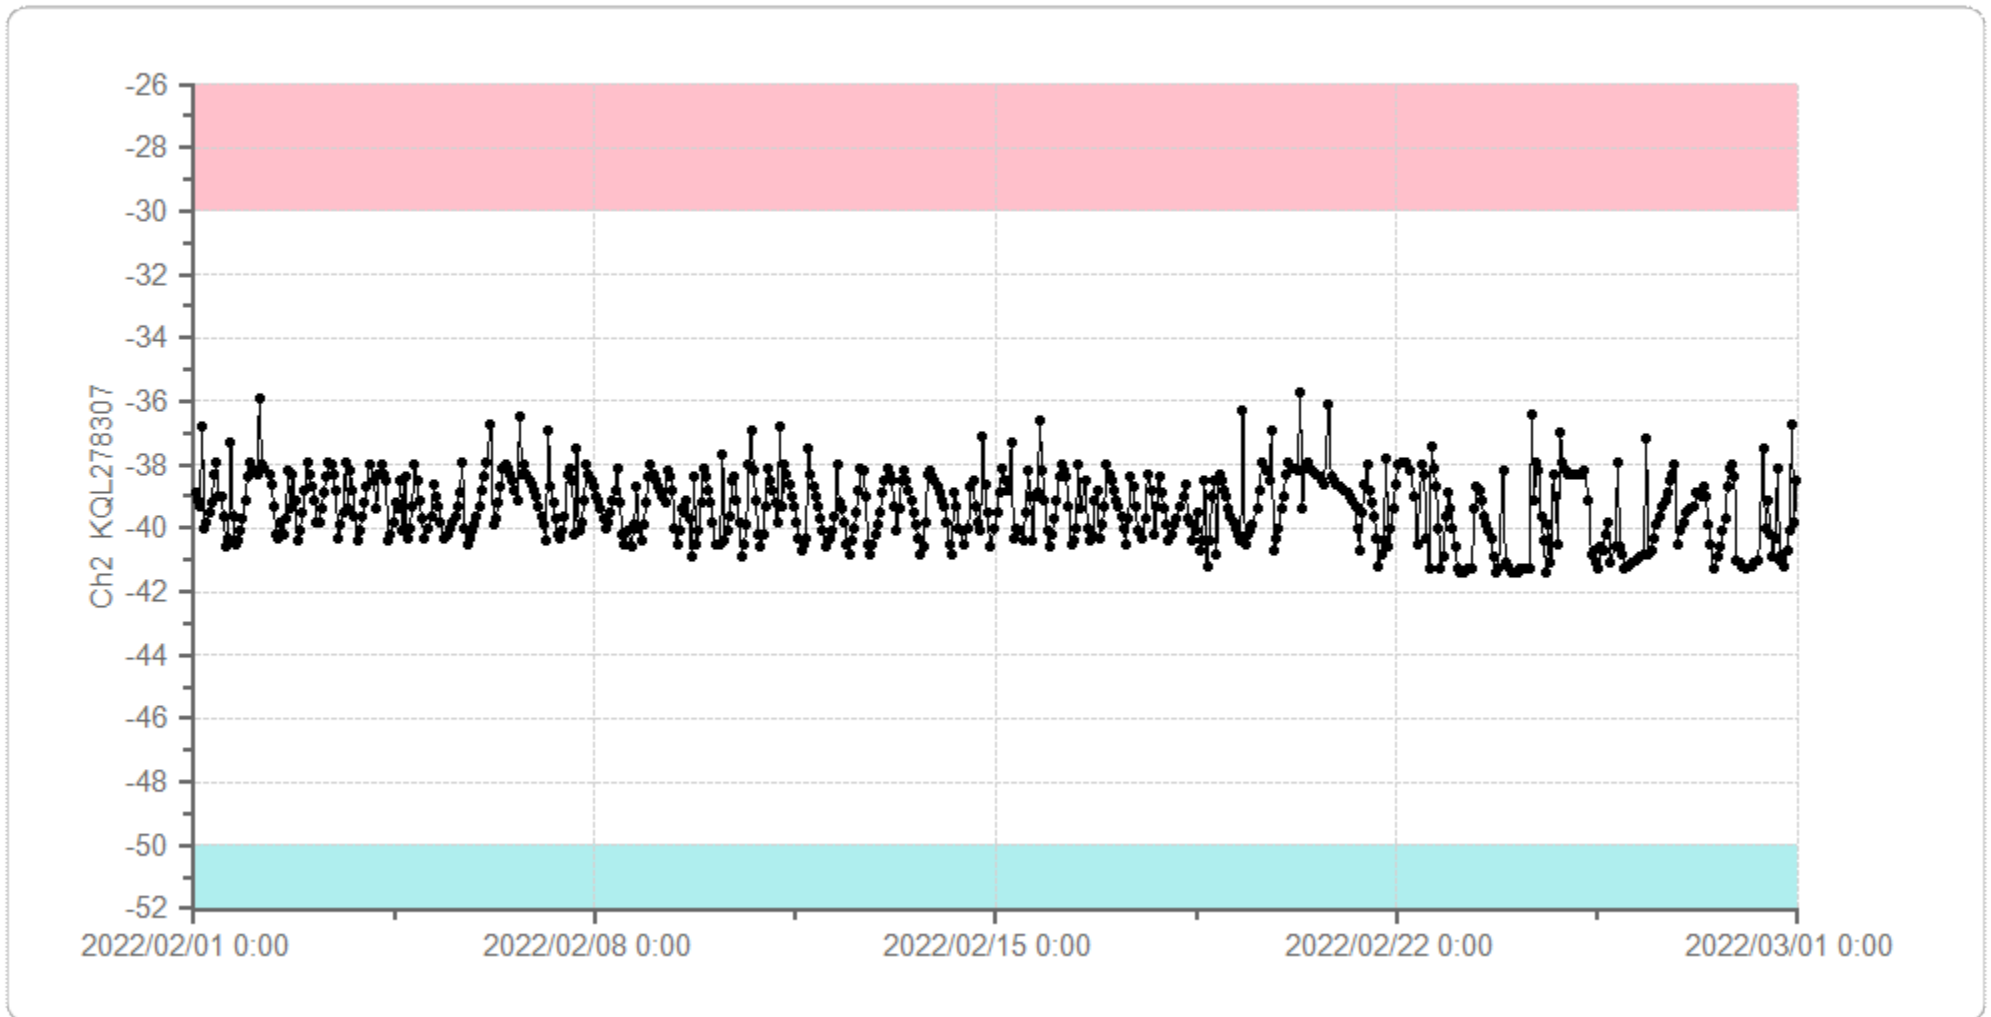

検凍-40 (MDF-U443) - Ch2 KQL278307

2022/02/01 00:00 - 2022/03/01 00:00