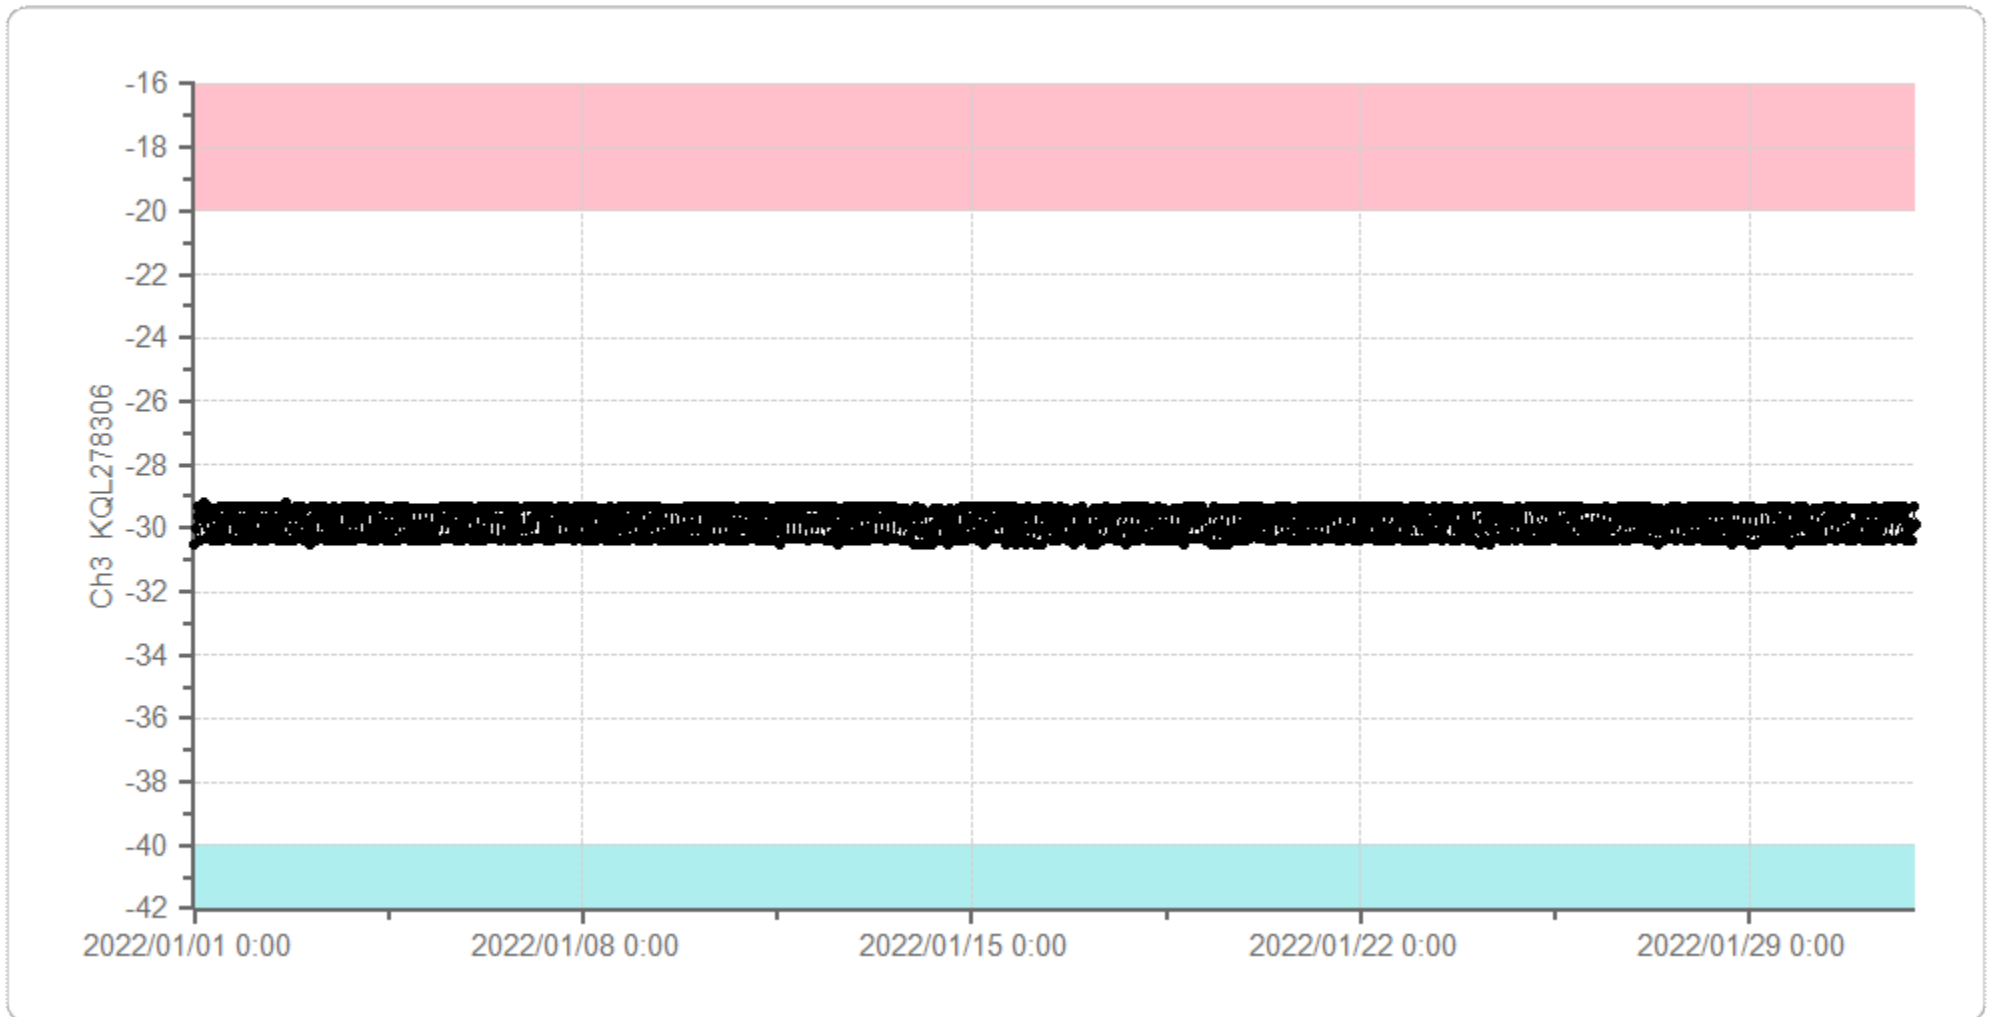

# Graph Display

User: super

Print Time: 2022/02/01 9:29:50

室内温度 - Ch7 KQL278310

2022/01/01 00:00 - 2022/02/01 00:00

薬冷1 (MPR-1014) - Ch1 KQL278302

2022/01/01 00:00 - 2022/02/01 00:00

薬冷2 (MPR-414F 上) - Ch2 KQL278301

# Graph Display

User: super

Print Time: 2022/02/01 9:39:36

薬凍1 -20 (MPR-414F 下) - Ch5 KQL278303

2022/01/01 00:00 - 2022/02/01 00:00

藥凍2 -30 (MPR-414F 下) - Ch3 KQL278306

2022/01/01 00:00 - 2022/02/01 00:00

検冷 (MPR-311DR) - Ch3 KQL278309

2022/01/01 00:00 - 2022/02/01 00:00