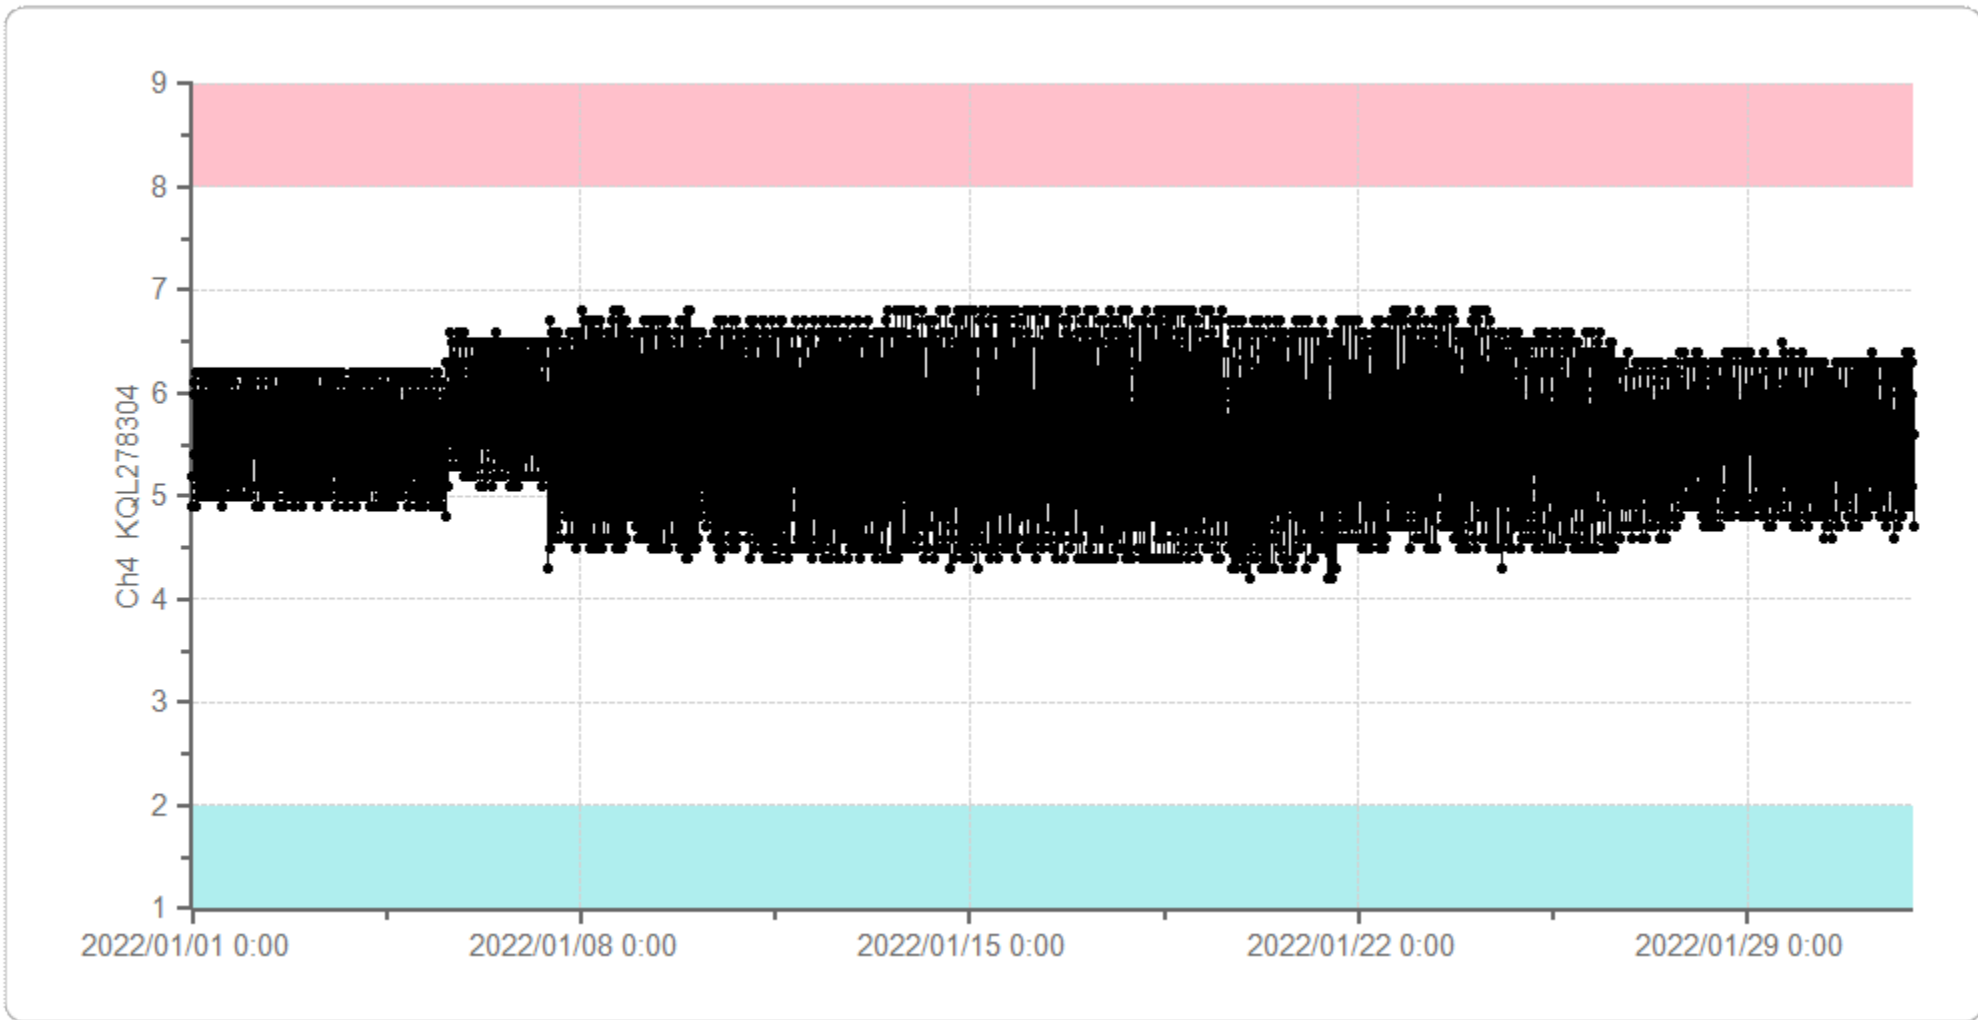

# Graph Display

User: super

Print Time: 2022/02/01 9:29:50

室内温度 - Ch7 KQL278310

2022/01/01 00:00 - 2022/02/01 00:00

薬冷1 (MPR-1014) - Ch1 KQL278302

2022/01/01 00:00 - 2022/02/01 00:00

薬冷2 (MPR-414F 上) - Ch2 KQL278301

2022/01/01 00:00 - 2022/02/01 00:00

薬冷3 (MPR-414F 上) - Ch4 KQL278304

2022/01/01 00:00 - 2022/02/01 00:00

薬冷4 (MPR-1411-PJ) - Ch6 KQL278308

2022/01/01 00:00 - 2022/02/01 00:00

# Graph Display

User: super

Print Time: 2022/02/01 9:39:36

薬凍1 -20 (MPR-414F 下) - Ch5 KQL278303

2022/01/01 00:00 - 2022/02/01 00:00

藥凍2 -30 (MPR-414F 下) - Ch3 KQL278306

2022/01/01 00:00 - 2022/02/01 00:00

検冷 (MPR-311DR) - Ch3 KQL278309