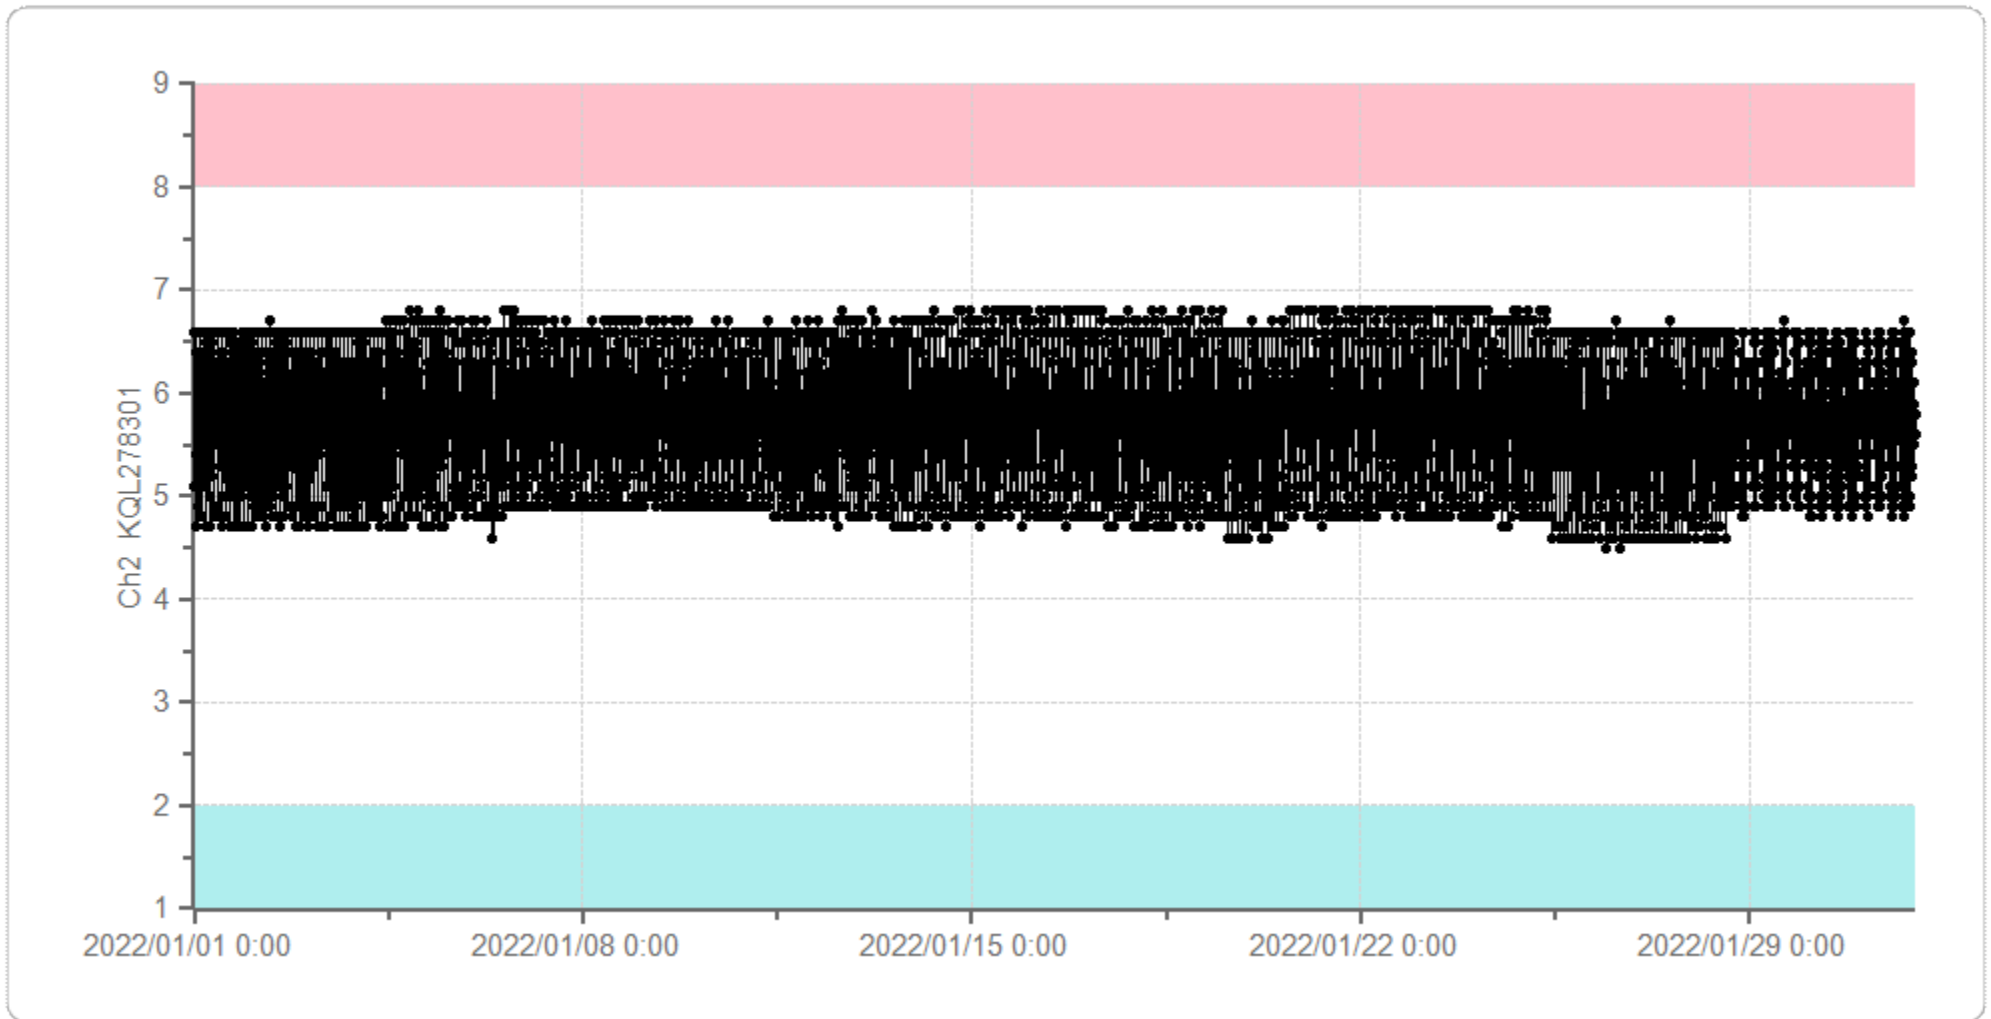

# Graph Display

User: super

Print Time: 2022/02/01 9:29:50

室内温度 - Ch7 KQL278310

2022/01/01 00:00 - 2022/02/01 00:00

薬冷1 (MPR-1014) - Ch1 KQL278302

2022/01/01 00:00 - 2022/02/01 00:00

薬冷2 (MPR-414F 上) - Ch2 KQL278301

2022/01/01 00:00 - 2022/02/01 00:00

薬冷3 (MPR-414F 上) - Ch4 KQL278304

2022/01/01 00:00 - 2022/02/01 00:00

薬冷4 (MPR-1411-PJ) - Ch6 KQL278308

2022/01/01 00:00 - 2022/02/01 00:00

# Graph Display

User: super

Print Time: 2022/02/01 9:39:36

薬凍1 -20 (MPR-414F 下) - Ch5 KQL278303

2022/01/01 00:00 - 2022/02/01 00:00

藥凍2 -30 (MPR-414F 下) - Ch3 KQL278306

2022/01/01 00:00 - 2022/02/01 00:00

検冷 (MPR-311DR) - Ch3 KQL278309