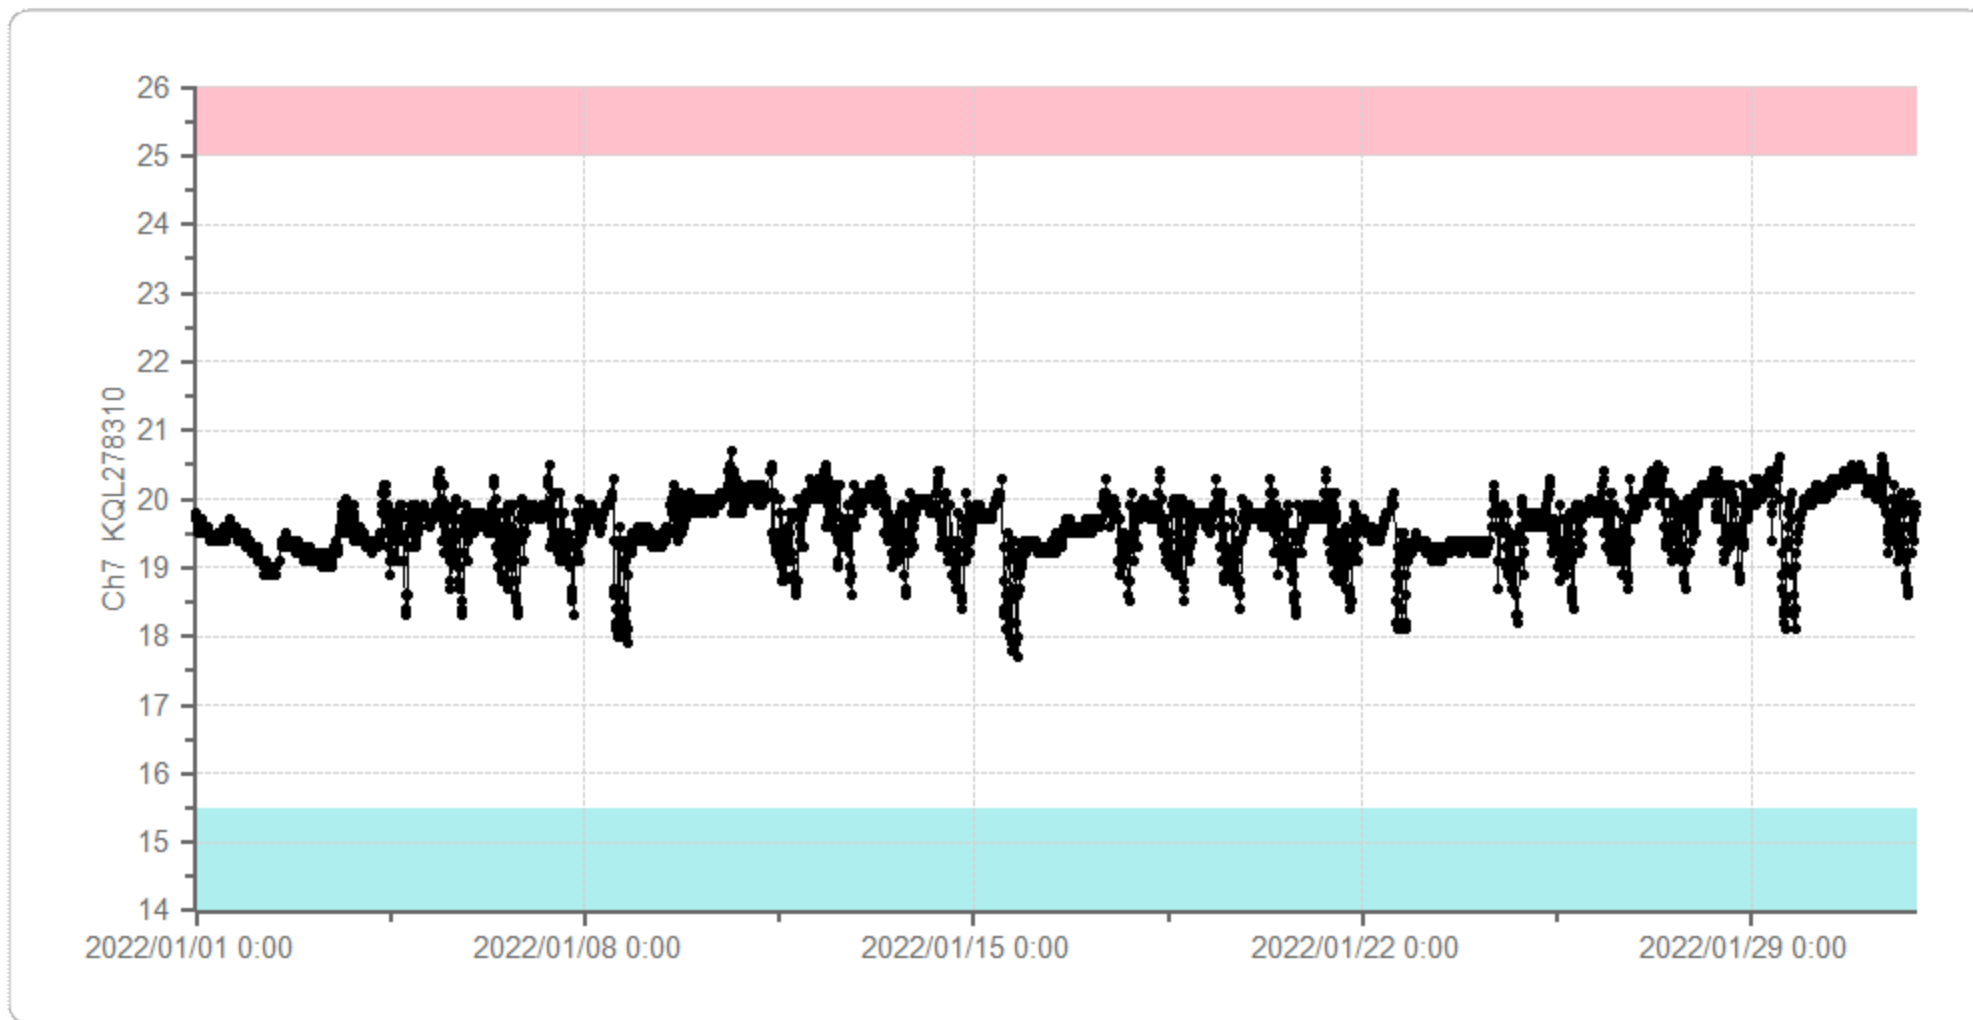

# Graph Display

User: super

Print Time: 2022/02/01 9:29:50

室内温度 - Ch7 KQL278310

2022/01/01 00:00 - 2022/02/01 00:00

薬冷1 (MPR-1014) - Ch1 KQL278302

2022/01/01 00:00 - 2022/02/01 00:00

薬冷2 (MPR-414F 上) - Ch2 KQL278301

2022/01/01 00:00 - 2022/02/01 00:00

薬冷3 (MPR-414F 上) - Ch4 KQL278304

2022/01/01 00:00 - 2022/02/01 00:00

薬冷4 (MPR-1411-PJ) - Ch6 KQL278308

2022/01/01 00:00 - 2022/02/01 00:00

# Graph Display

User: super

Print Time: 2022/02/01 9:39:36

薬凍1 -20 (MPR-414F 下) - Ch5 KQL278303

2022/01/01 00:00 - 2022/02/01 00:00

藥凍2 -30 (MPR-414F 下) - Ch3 KQL278306

2022/01/01 00:00 - 2022/02/01 00:00

検冷 (MPR-311DR) - Ch3 KQL278309