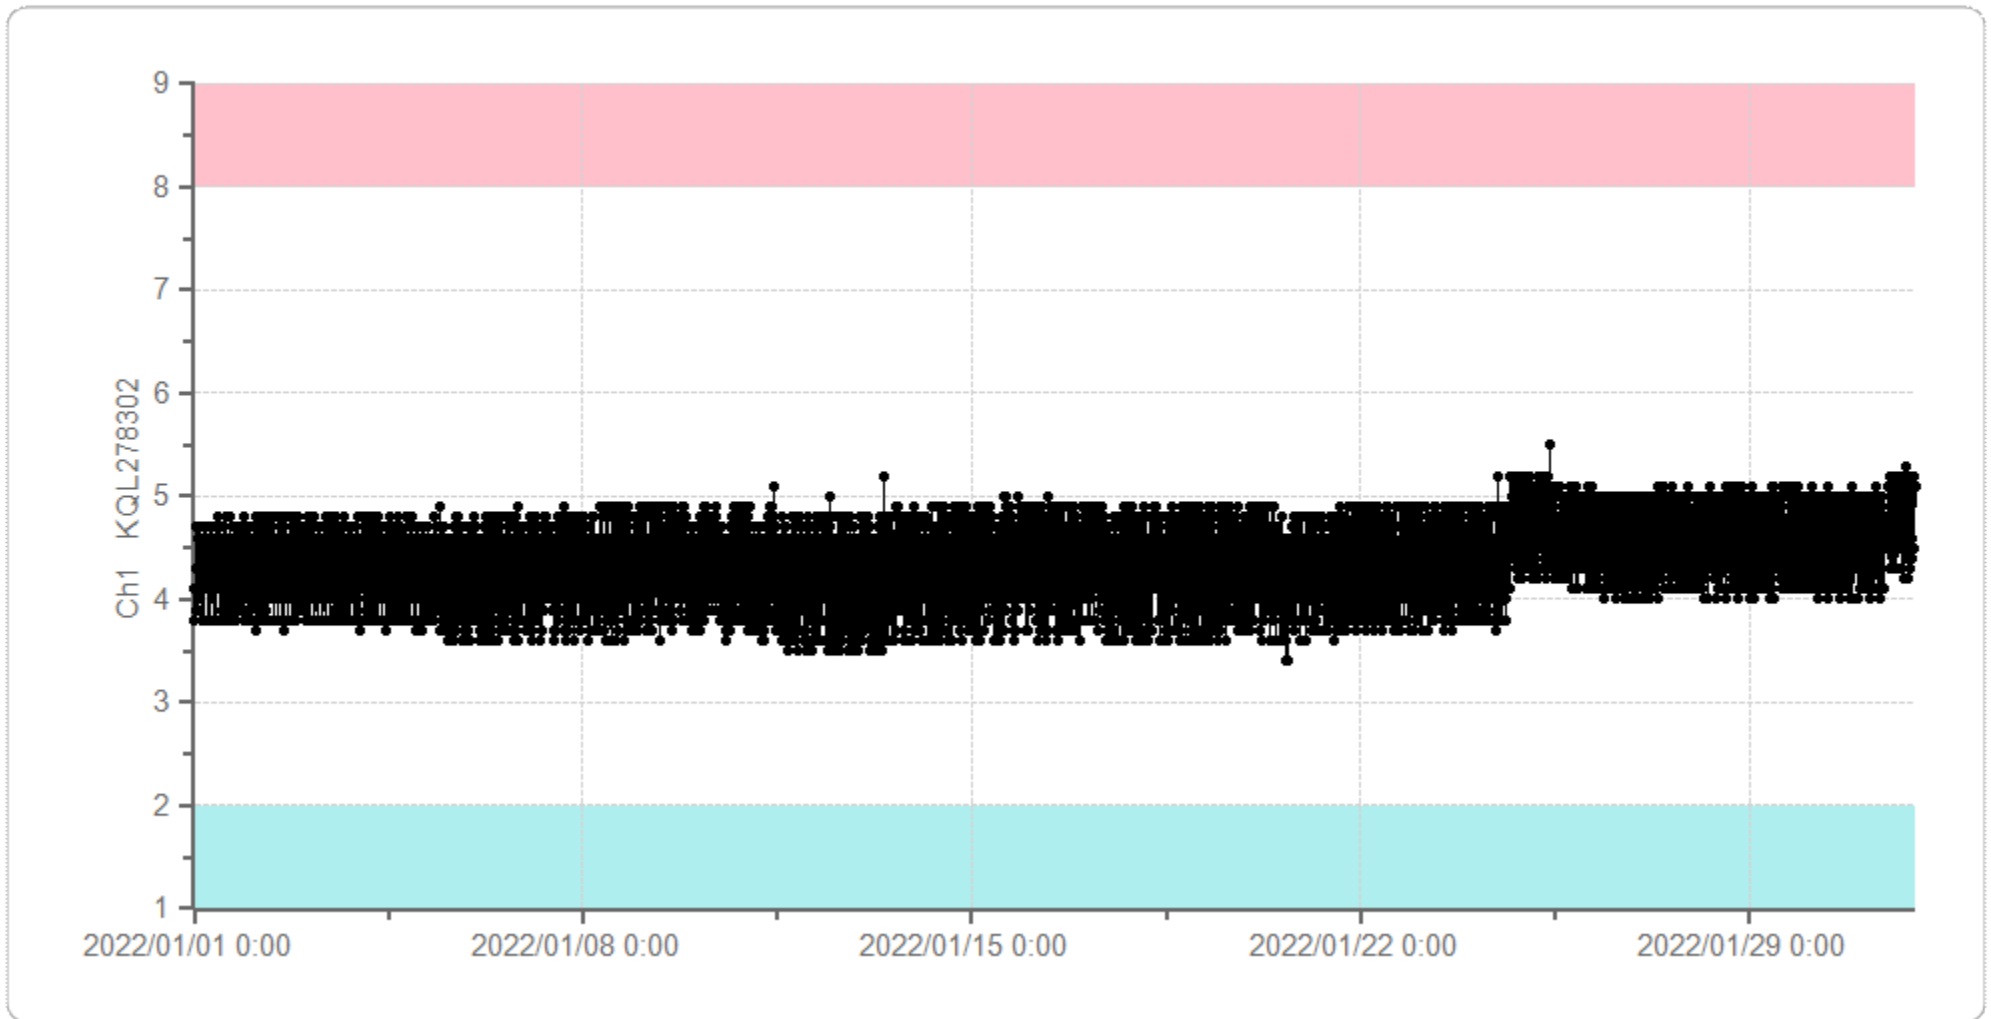

# Graph Display

User: super

Print Time: 2022/02/01 9:29:50

室内温度 - Ch7 KQL278310

2022/01/01 00:00 - 2022/02/01 00:00

薬冷1 (MPR-1014) - Ch1 KQL278302

2022/01/01 00:00 - 2022/02/01 00:00

薬冷2 (MPR-414F 上) - Ch2 KQL278301

2022/01/01 00:00 - 2022/02/01 00:00

薬冷3 (MPR-414F 上) - Ch4 KQL278304

2022/01/01 00:00 - 2022/02/01 00:00

薬冷4 (MPR-1411-PJ) - Ch6 KQL278308

2022/01/01 00:00 - 2022/02/01 00:00

# Graph Display

User: super

Print Time: 2022/02/01 9:39:36

薬凍1 -20 (MPR-414F 下) - Ch5 KQL278303

2022/01/01 00:00 - 2022/02/01 00:00

藥凍2 -30 (MPR-414F 下) - Ch3 KQL278306

2022/01/01 00:00 - 2022/02/01 00:00

検冷 (MPR-311DR) - Ch3 KQL278309