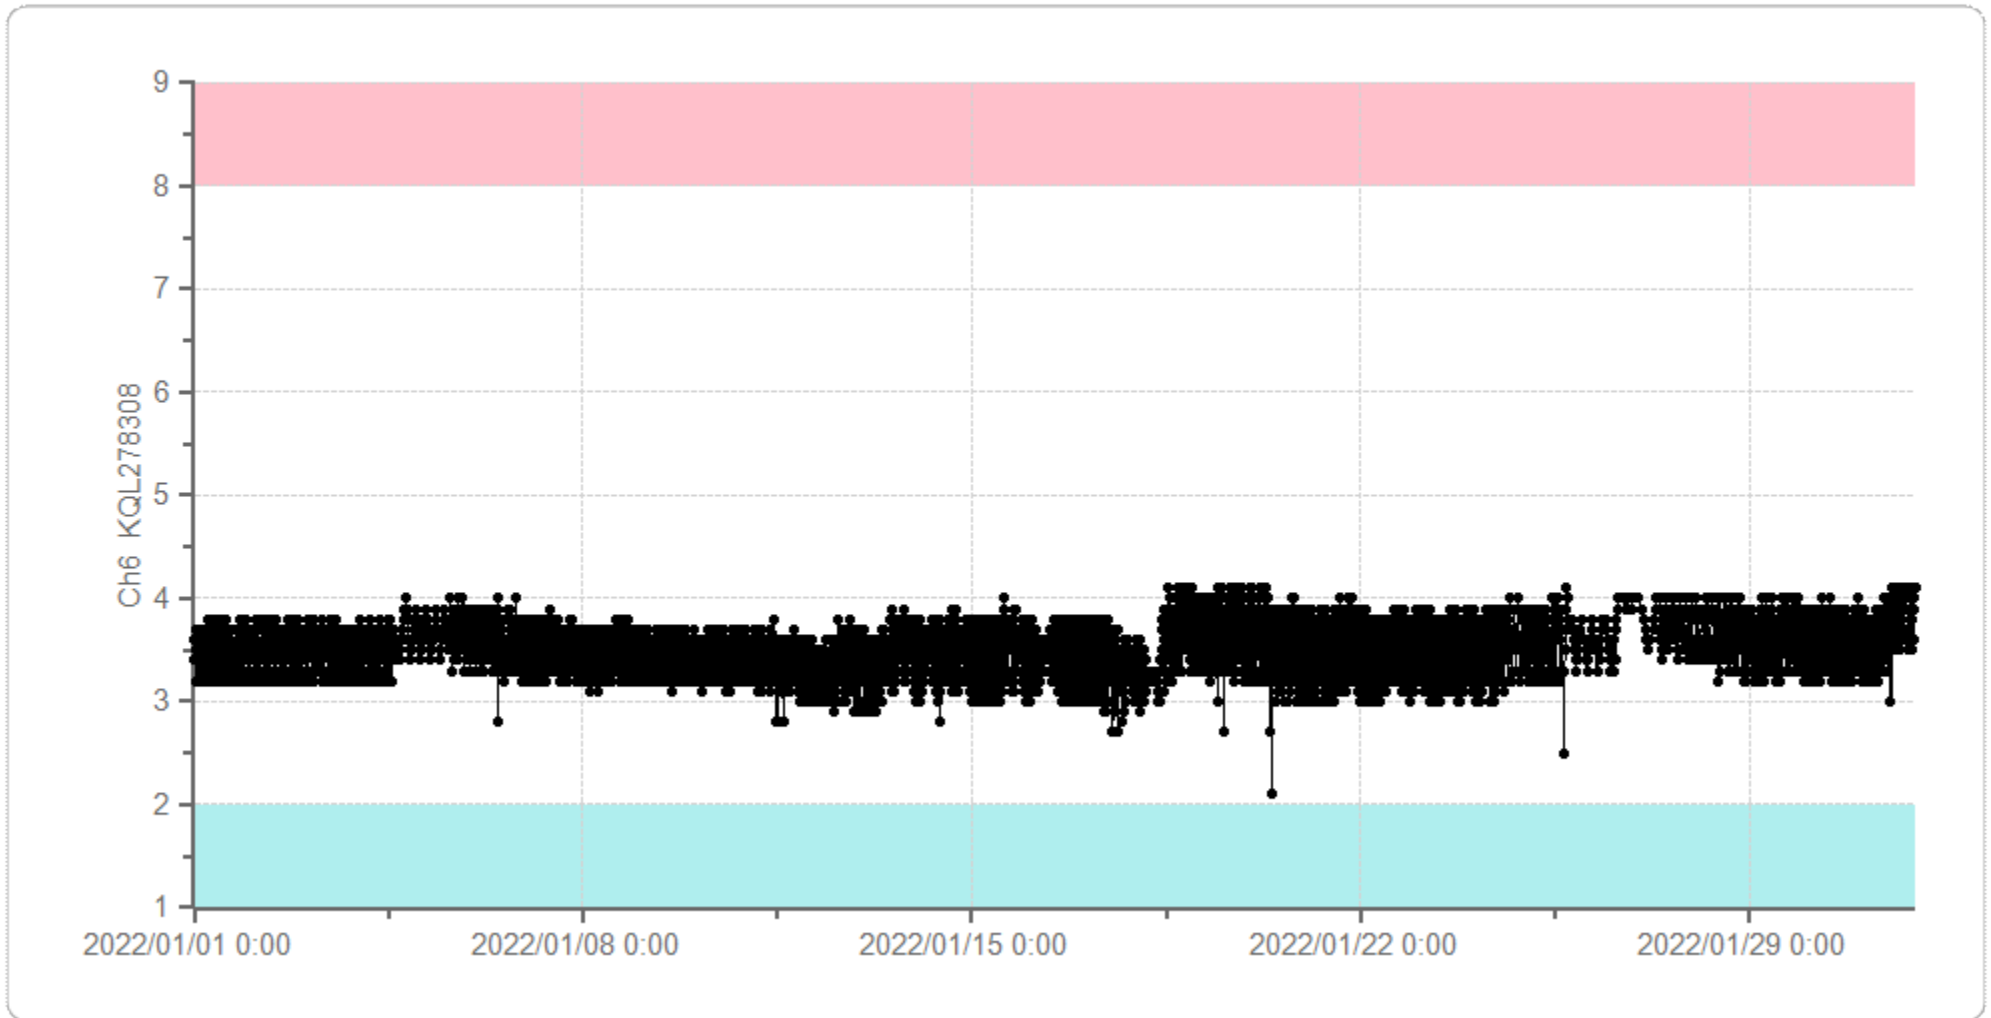

# Graph Display

User: super

Print Time: 2022/02/01 9:29:50

室内温度 - Ch7 KQL278310

2022/01/01 00:00 - 2022/02/01 00:00

薬冷1 (MPR-1014) - Ch1 KQL278302

2022/01/01 00:00 - 2022/02/01 00:00

薬冷2 (MPR-414F 上) - Ch2 KQL278301

2022/01/01 00:00 - 2022/02/01 00:00

薬冷3 (MPR-414F 上) - Ch4 KQL278304

2022/01/01 00:00 - 2022/02/01 00:00

薬冷4 (MPR-1411-PJ) - Ch6 KQL278308

2022/01/01 00:00 - 2022/02/01 00:00

# Graph Display

User: super

Print Time: 2022/02/01 9:39:36

薬凍1 -20 (MPR-414F 下) - Ch5 KQL278303

2022/01/01 00:00 - 2022/02/01 00:00

藥凍2 -30 (MPR-414F 下) - Ch3 KQL278306

2022/01/01 00:00 - 2022/02/01 00:00

検冷 (MPR-311DR) - Ch3 KQL278309