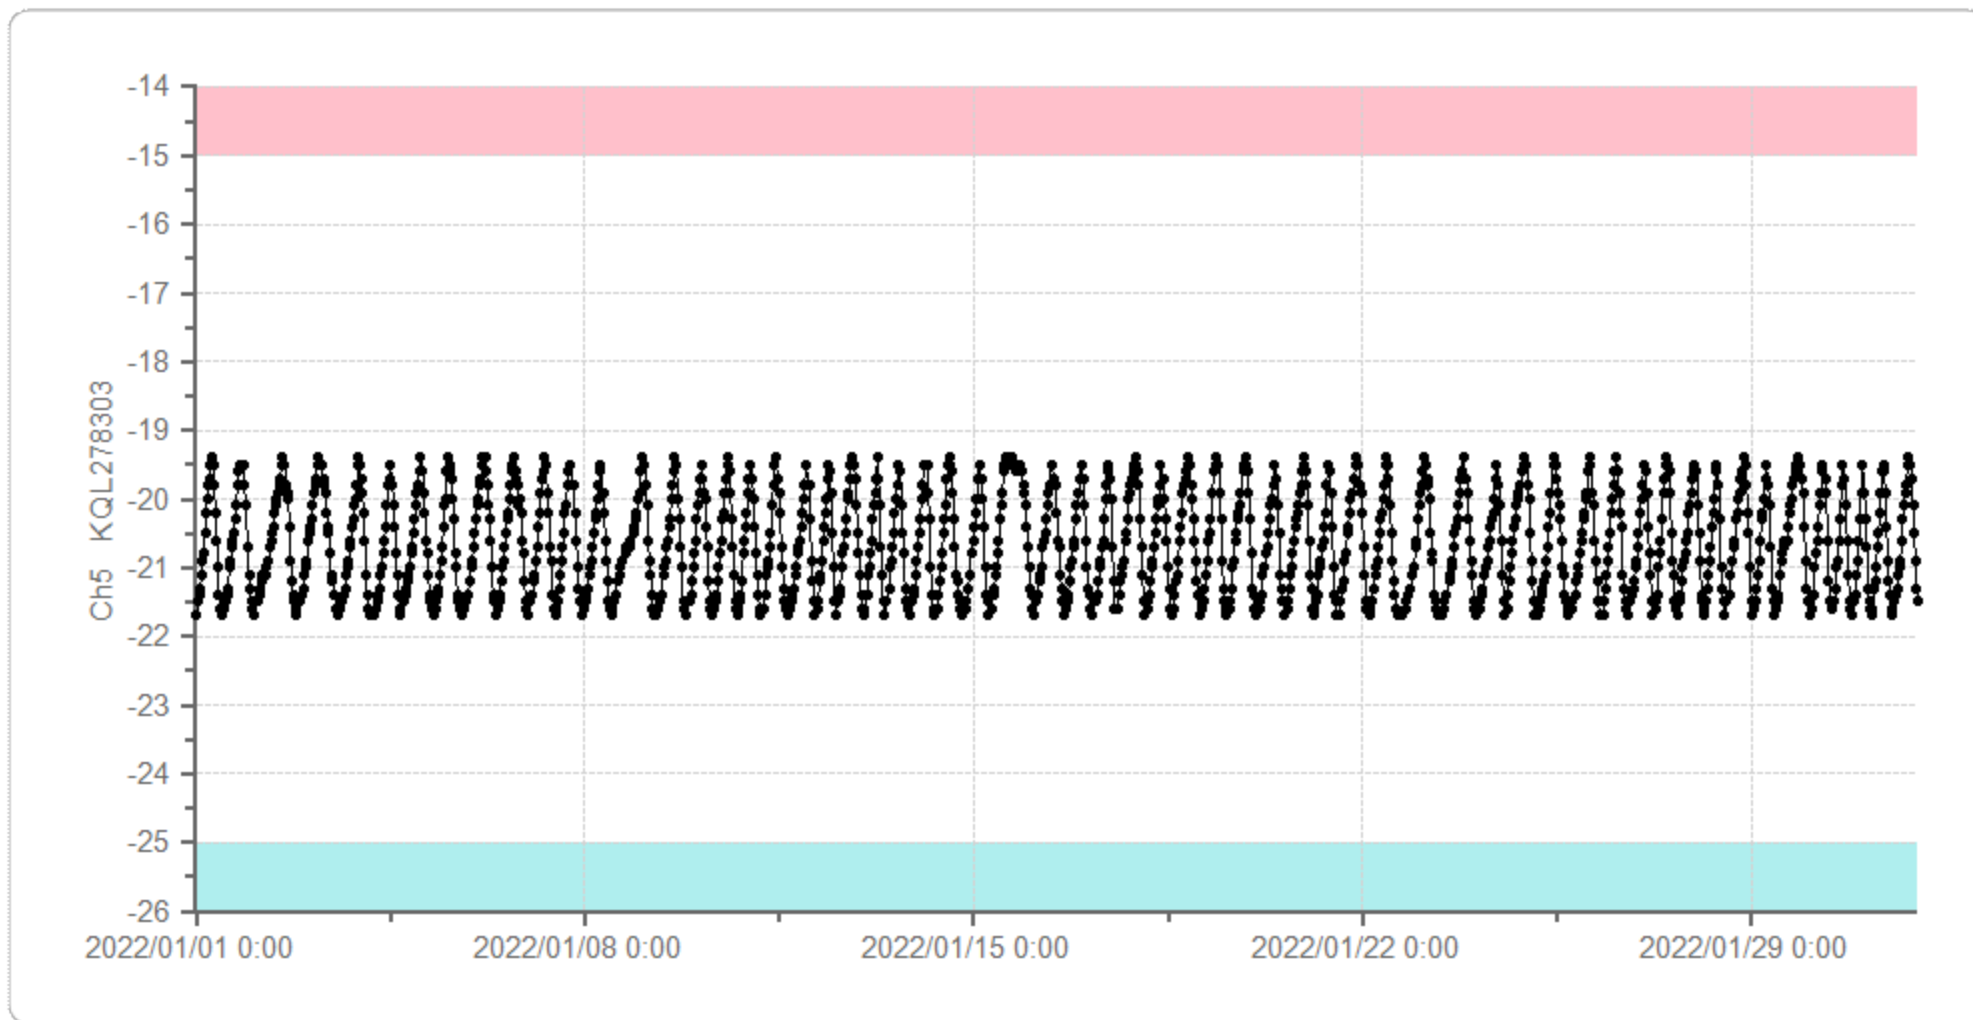

# Graph Display

User: super

Print Time: 2022/02/01 9:29:50

室内温度 - Ch7 KQL278310

2022/01/01 00:00 - 2022/02/01 00:00

薬冷1 (MPR-1014) - Ch1 KQL278302

2022/01/01 00:00 - 2022/02/01 00:00

薬冷2 (MPR-414F 上) - Ch2 KQL278301

2022/01/01 00:00 - 2022/02/01 00:00

薬冷3 (MPR-414F 上) - Ch4 KQL278304

2022/01/01 00:00 - 2022/02/01 00:00

薬冷4 (MPR-1411-PJ) - Ch6 KQL278308

2022/01/01 00:00 - 2022/02/01 00:00

# Graph Display

User: super

Print Time: 2022/02/01 9:39:36

薬凍1 -20 (MPR-414F 下) - Ch5 KQL278303

2022/01/01 00:00 - 2022/02/01 00:00

藥凍2 -30 (MPR-414F 下) - Ch3 KQL278306

2022/01/01 00:00 - 2022/02/01 00:00

検冷 (MPR-311DR) - Ch3 KQL278309