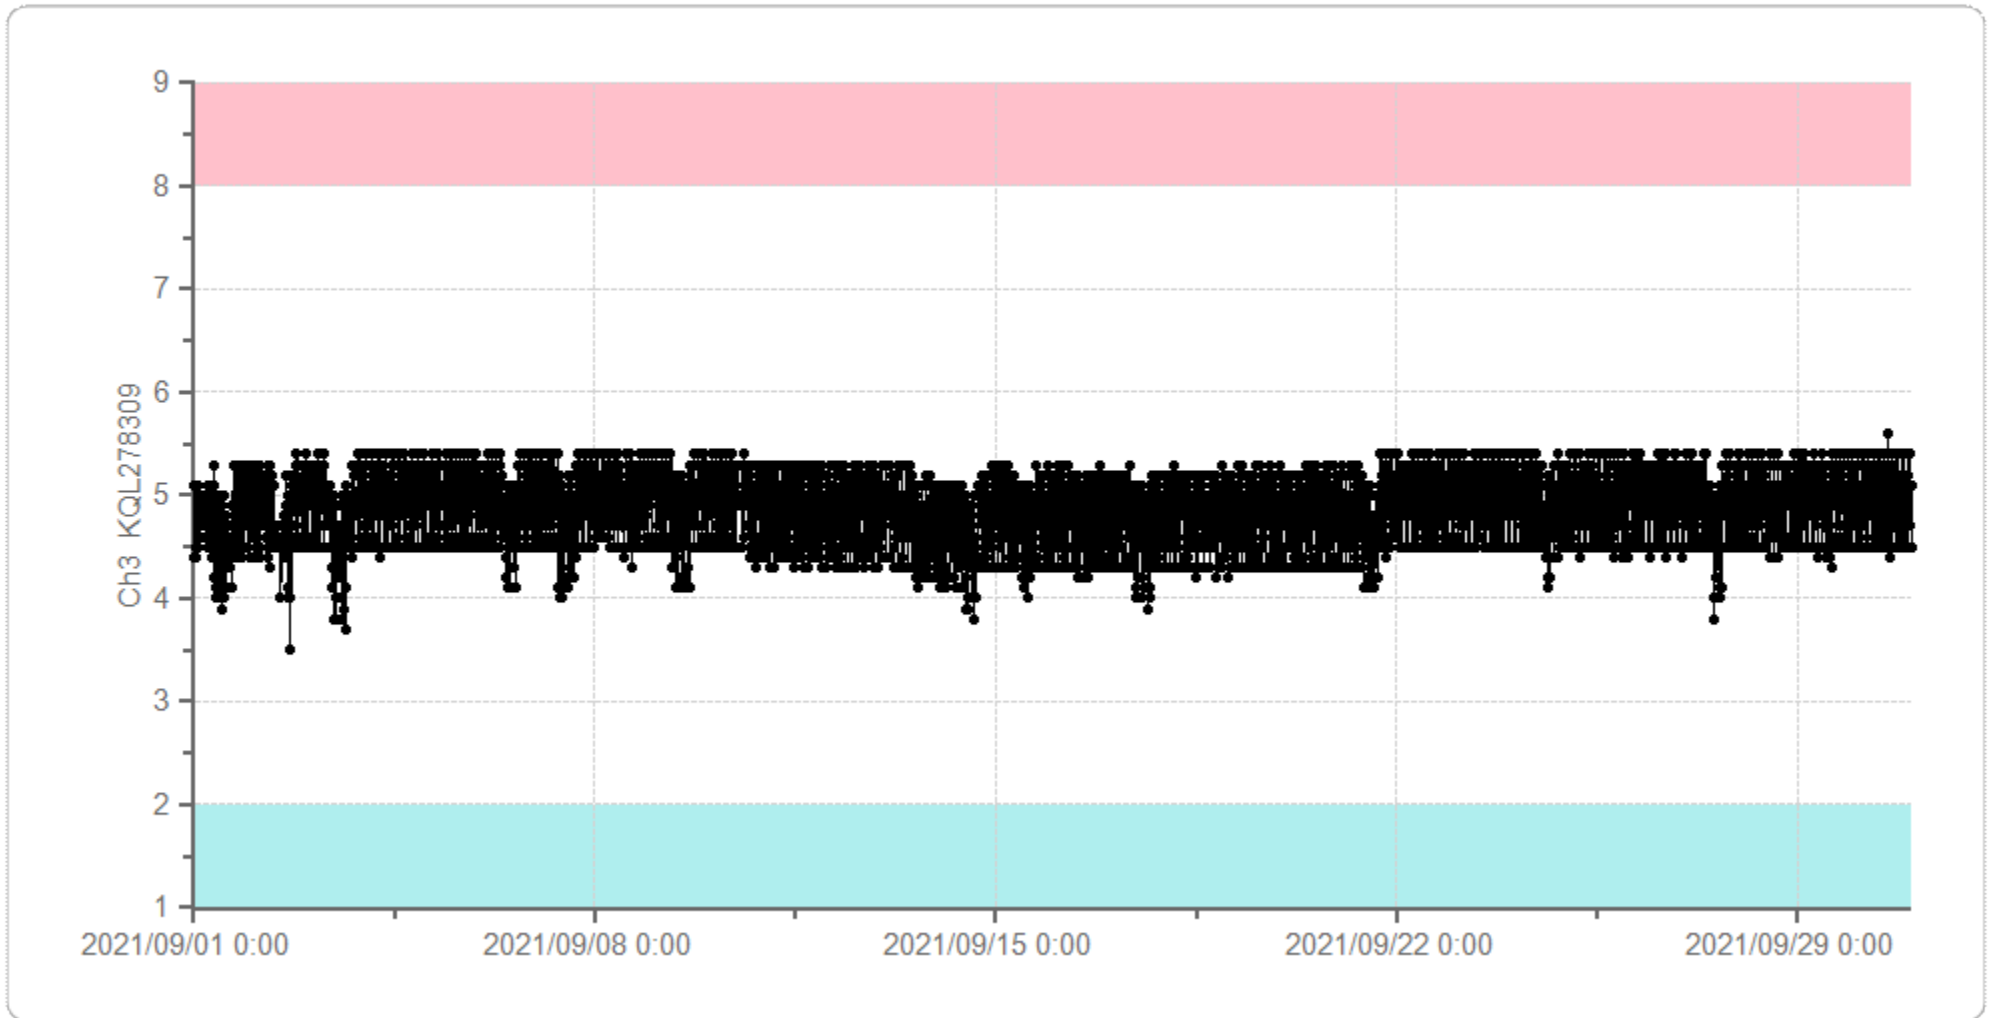

検冷 (MPR-311DR) - Ch3 KQL278309

2021/09/01 00:00 - 2021/10/01 00:00