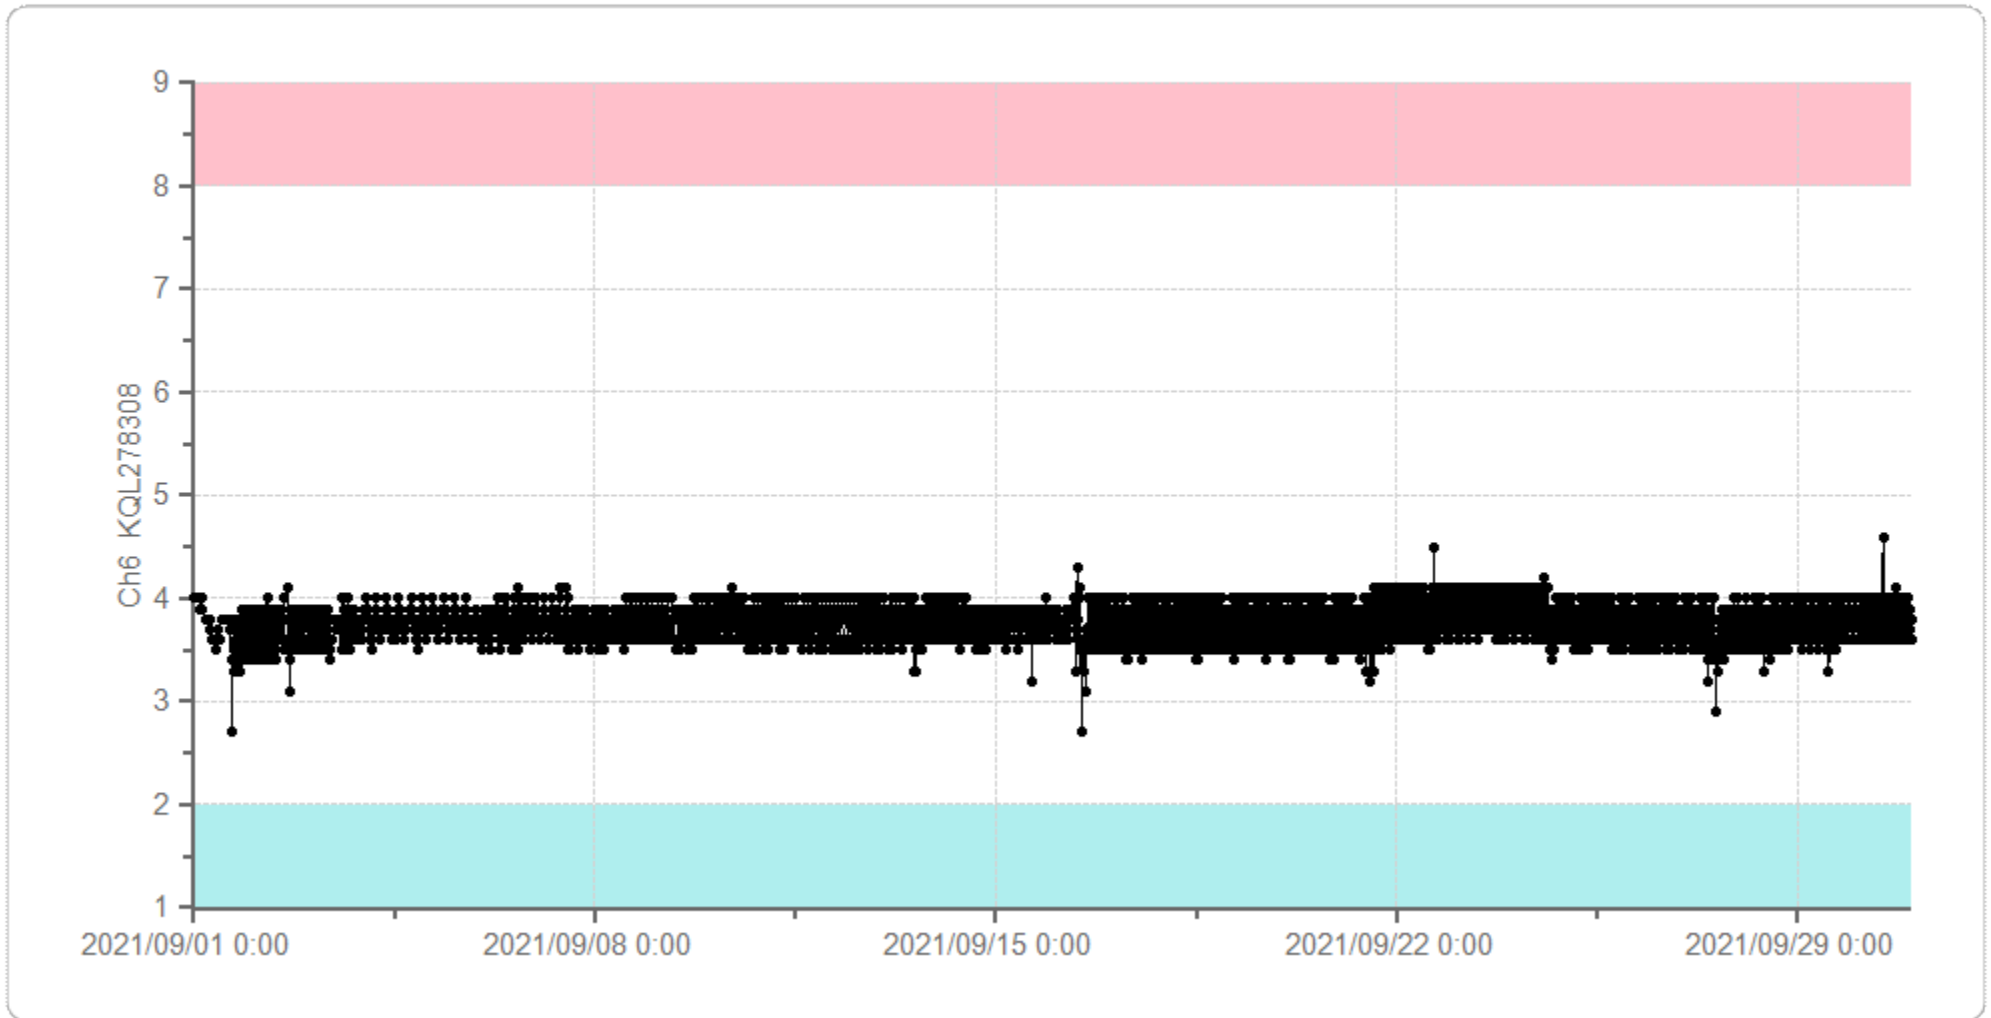

# Graph Display

User: super

Print Time: 2021/10/01 8:41:33

室内温度 - Ch7 KQL278310

2021/09/01 00:00 - 2021/10/01 00:00

# Graph Display

User: super

Print Time: 2021/10/01 8:40:40

薬冷1 (MPR-1014) - Ch1 KQL278302

2021/09/01 00:00 - 2021/10/01 00:00

薬冷2 (MPR-414F 上) - Ch2 KQL278301

2021/09/01 00:00 - 2021/10/01 00:00

薬冷3 (MPR-414F 上) - Ch4 KQL278304

2021/09/01 00:00 - 2021/10/01 00:00

薬冷4 (MPR-1411-PJ) - Ch6 KQL278308

2021/09/01 00:00 - 2021/10/01 00:00

薬凍1 -20 (MPR-414F 下) - Ch5 KQL278303

2021/09/01 00:00 - 2021/10/01 00:00

薬凍2 -30 (MPR-414F 下) - Ch3 KQL278306