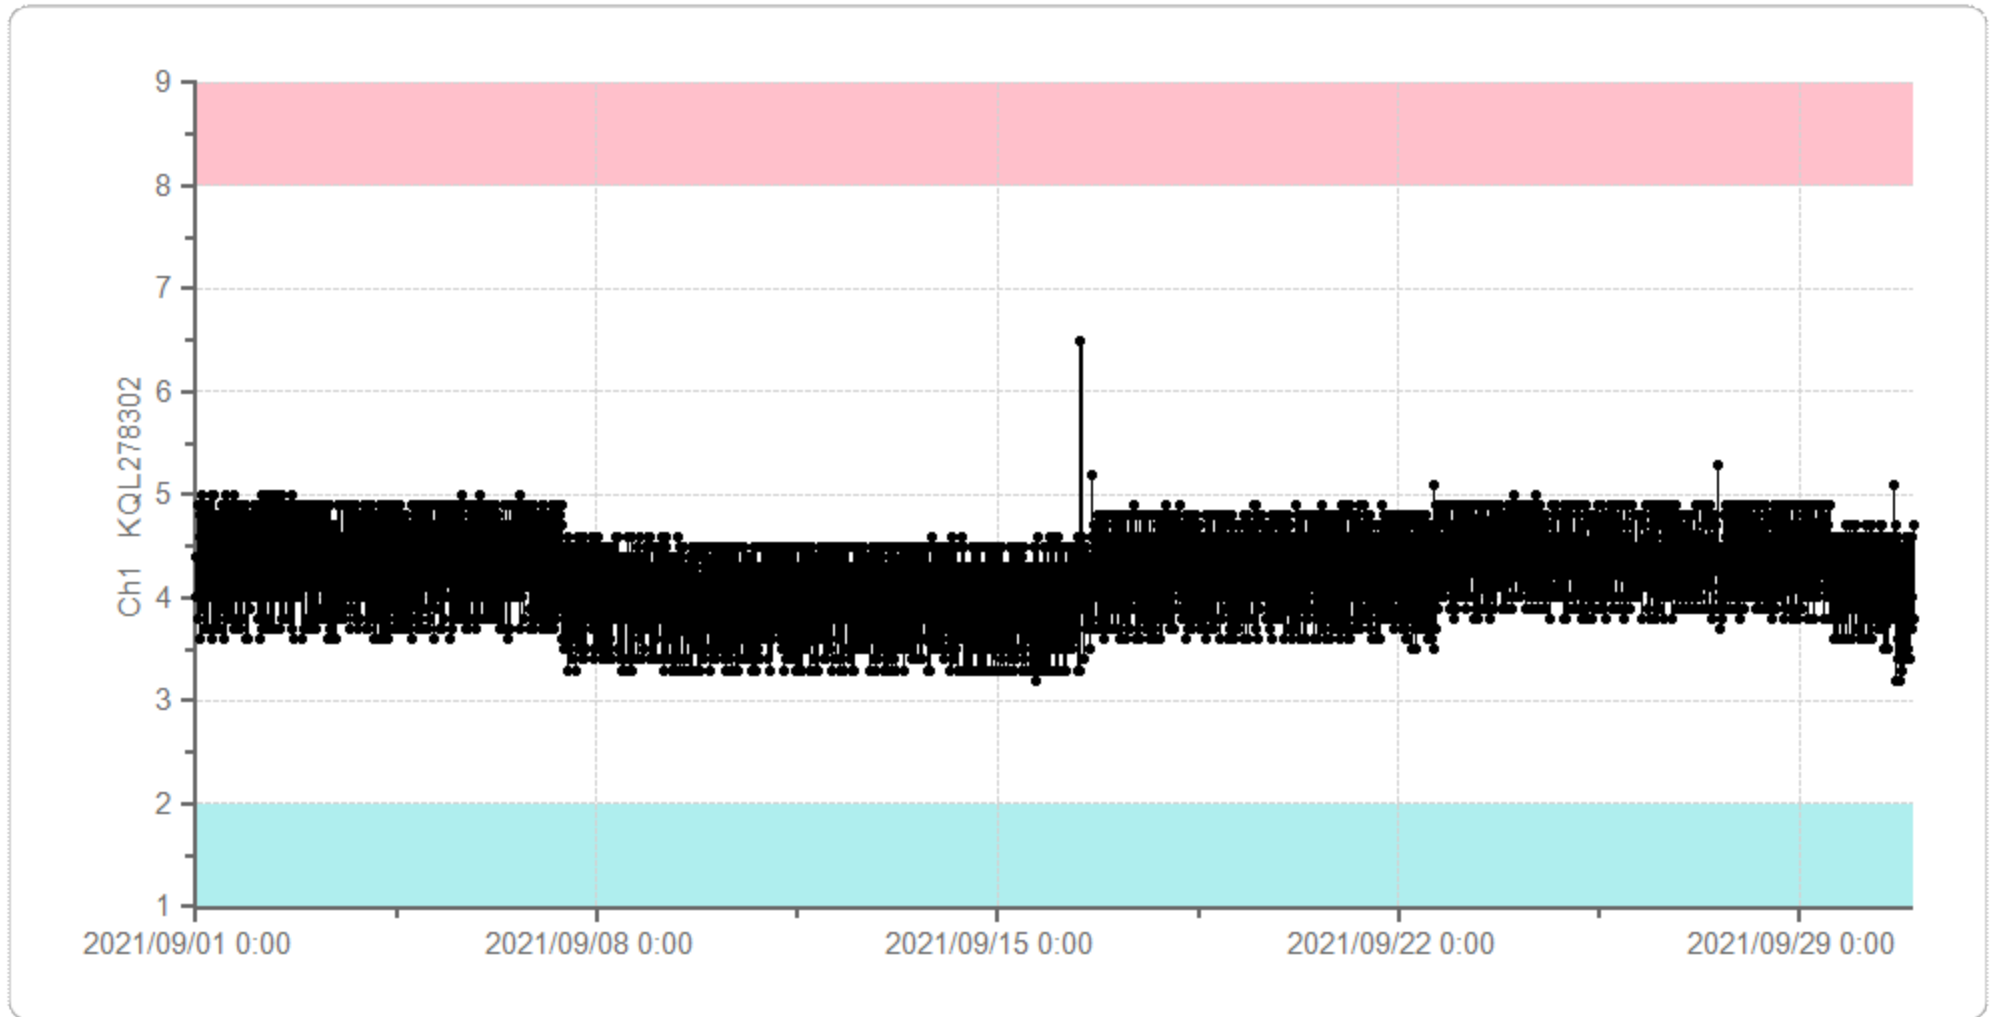

# Graph Display

User: super

Print Time: 2021/10/01 8:41:33

室内温度 - Ch7 KQL278310

2021/09/01 00:00 - 2021/10/01 00:00

# Graph Display

User: super

Print Time: 2021/10/01 8:40:40

薬冷1 (MPR-1014) - Ch1 KQL278302

2021/09/01 00:00 - 2021/10/01 00:00

薬冷2 (MPR-414F 上) - Ch2 KQL278301

2021/09/01 00:00 - 2021/10/01 00:00

薬冷3 (MPR-414F 上) - Ch4 KQL278304

2021/09/01 00:00 - 2021/10/01 00:00

薬冷4 (MPR-1411-PJ) - Ch6 KQL278308

2021/09/01 00:00 - 2021/10/01 00:00

薬凍1 -20 (MPR-414F 下) - Ch5 KQL278303

2021/09/01 00:00 - 2021/10/01 00:00

薬凍2 -30 (MPR-414F 下) - Ch3 KQL278306