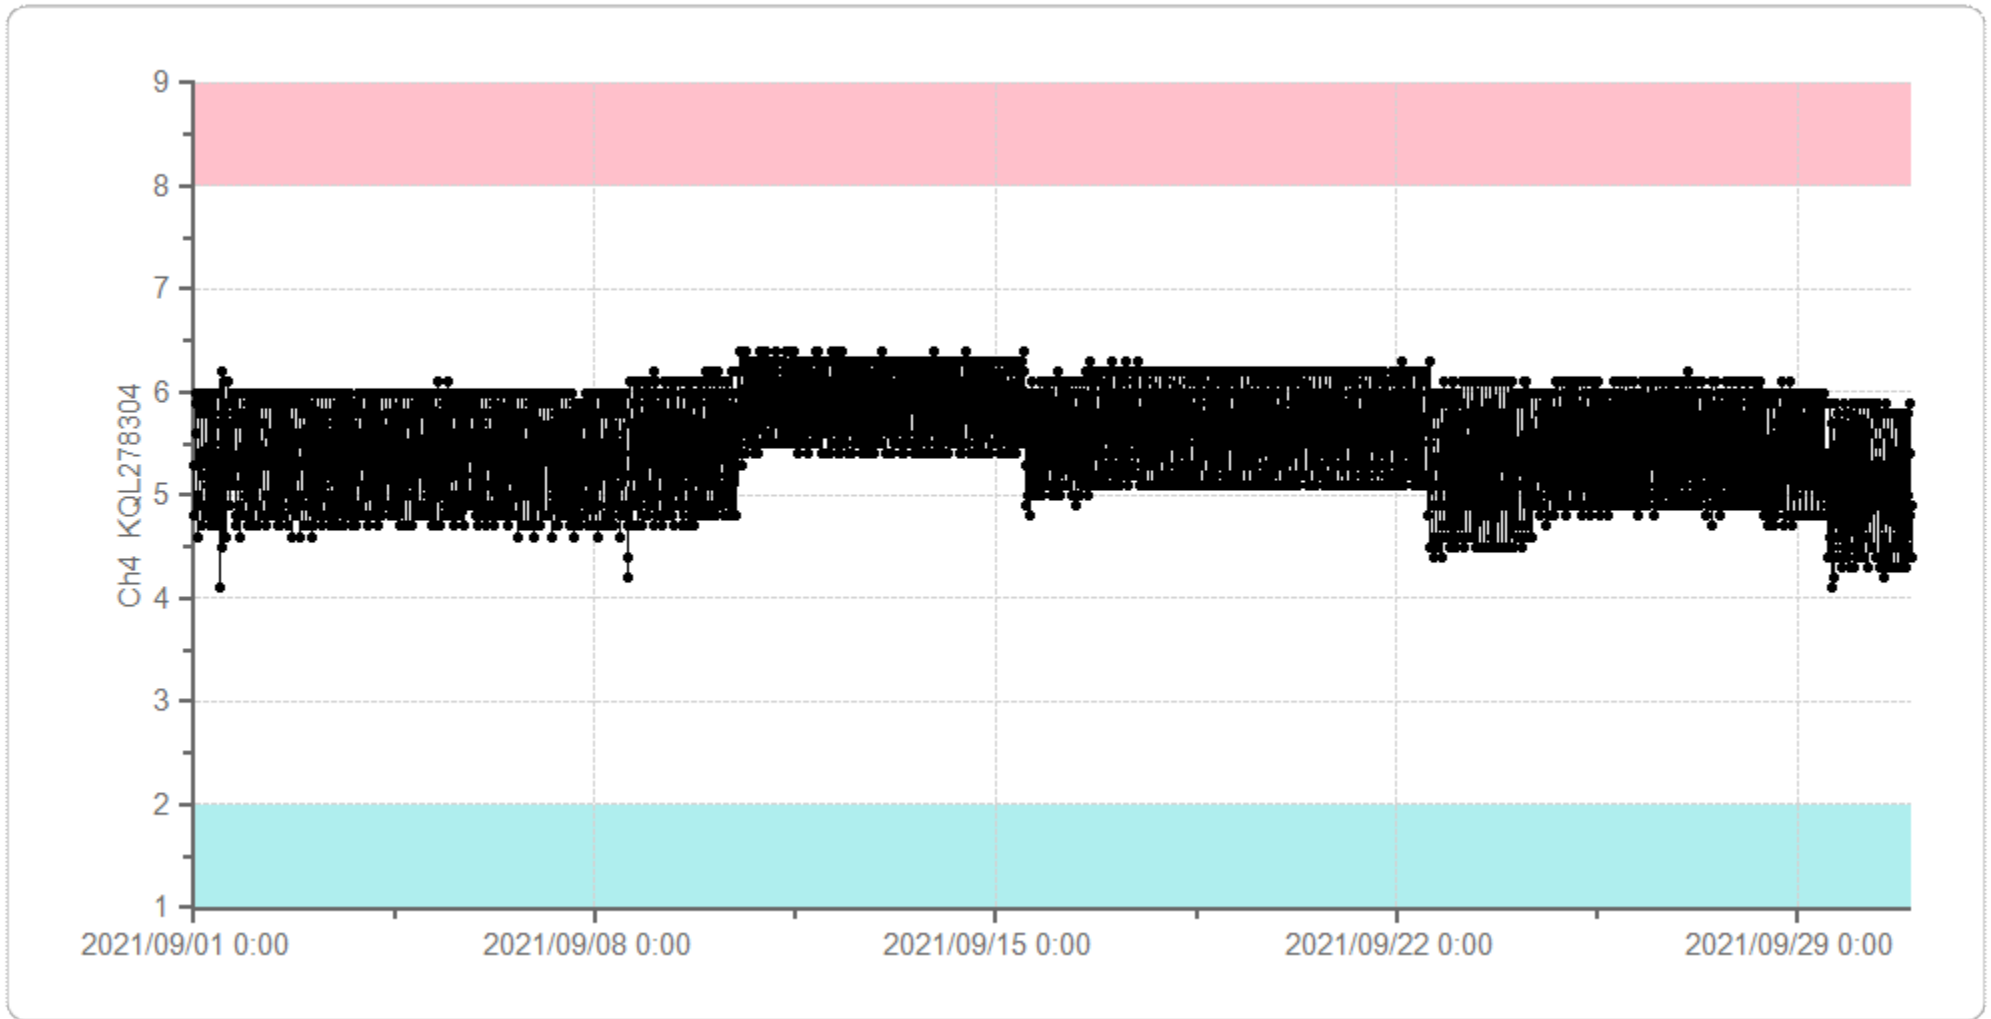

# Graph Display

User: super

Print Time: 2021/10/01 8:41:33

室内温度 - Ch7 KQL278310

2021/09/01 00:00 - 2021/10/01 00:00

# Graph Display

User: super

Print Time: 2021/10/01 8:40:40

薬冷1 (MPR-1014) - Ch1 KQL278302

2021/09/01 00:00 - 2021/10/01 00:00

薬冷2 (MPR-414F 上) - Ch2 KQL278301

2021/09/01 00:00 - 2021/10/01 00:00

薬冷3 (MPR-414F 上) - Ch4 KQL278304

2021/09/01 00:00 - 2021/10/01 00:00

薬冷4 (MPR-1411-PJ) - Ch6 KQL278308

2021/09/01 00:00 - 2021/10/01 00:00

薬凍1 -20 (MPR-414F 下) - Ch5 KQL278303

2021/09/01 00:00 - 2021/10/01 00:00

薬凍2 -30 (MPR-414F 下) - Ch3 KQL278306