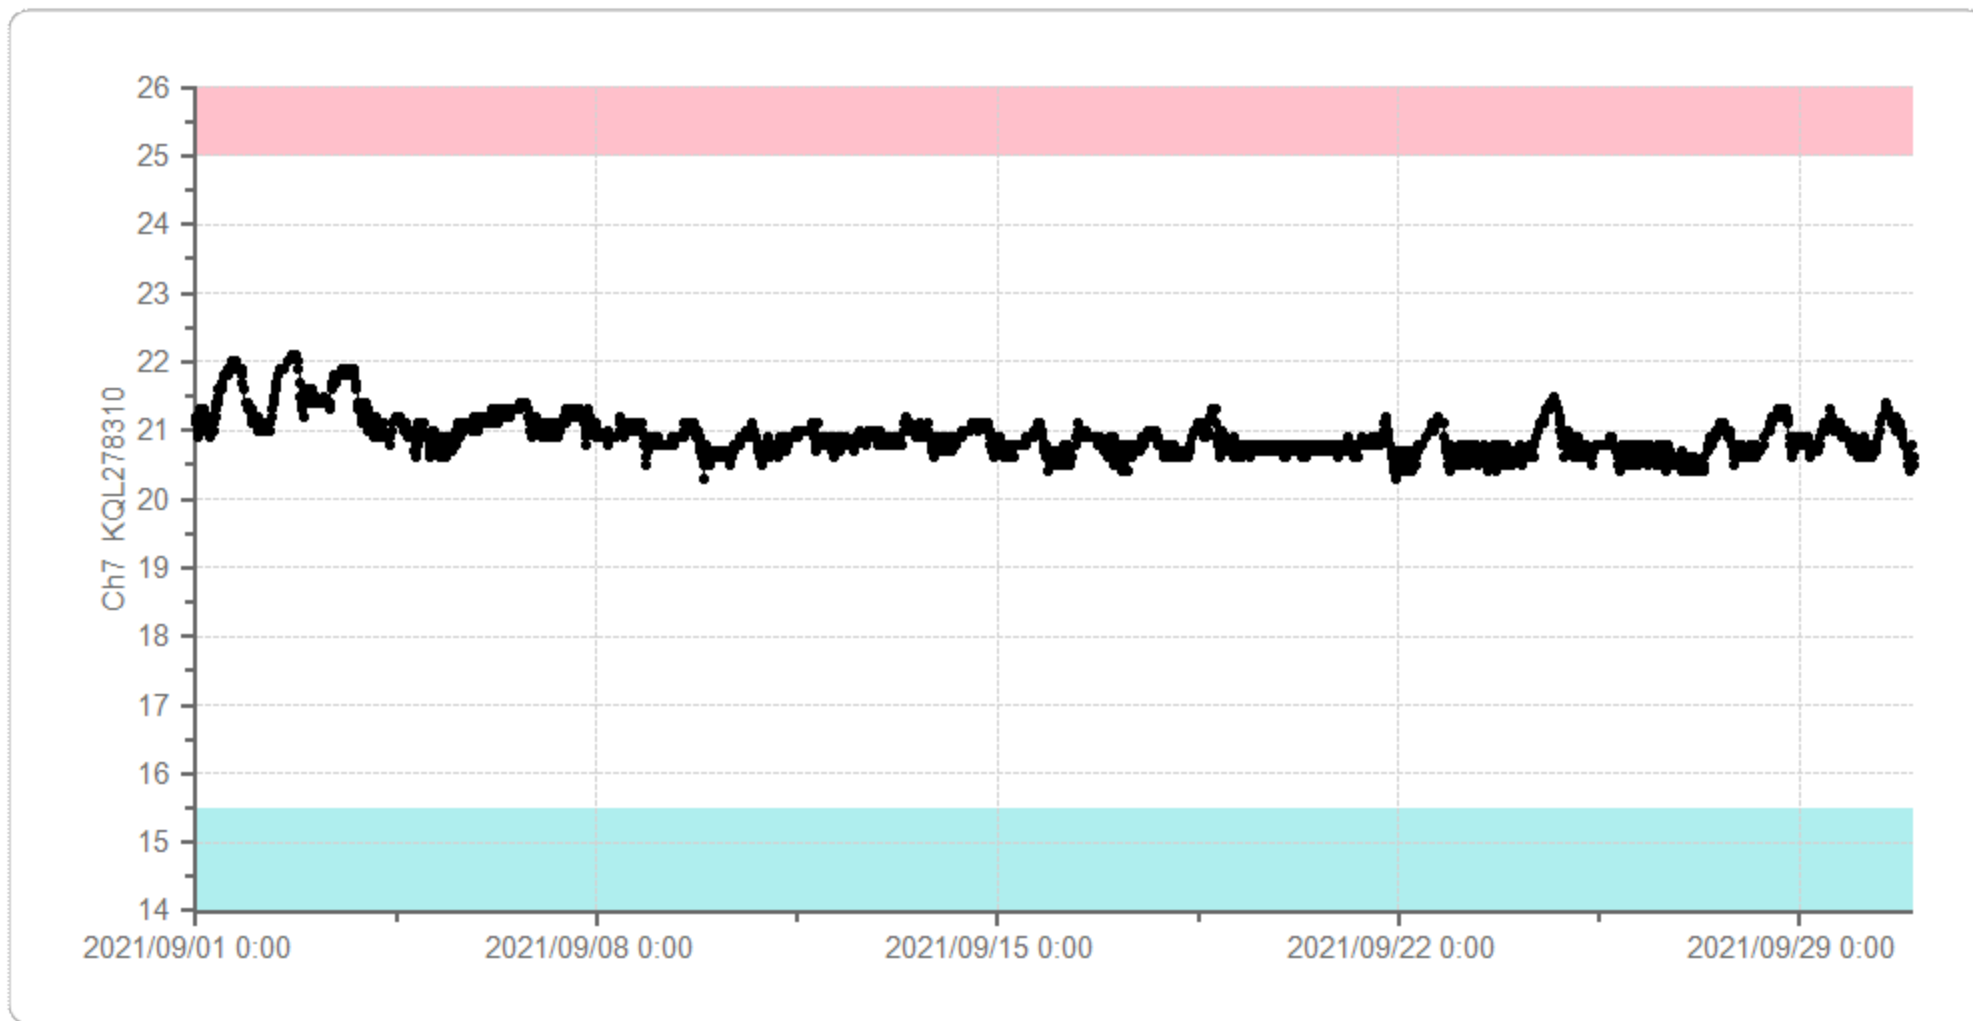

# Graph Display

User: super

Print Time: 2021/10/01 8:41:33

室内温度 - Ch7 KQL278310

2021/09/01 00:00 - 2021/10/01 00:00

# Graph Display

User: super

Print Time: 2021/10/01 8:40:40

薬冷1 (MPR-1014) - Ch1 KQL278302

2021/09/01 00:00 - 2021/10/01 00:00

薬冷2 (MPR-414F 上) - Ch2 KQL278301

2021/09/01 00:00 - 2021/10/01 00:00

薬冷3 (MPR-414F 上) - Ch4 KQL278304