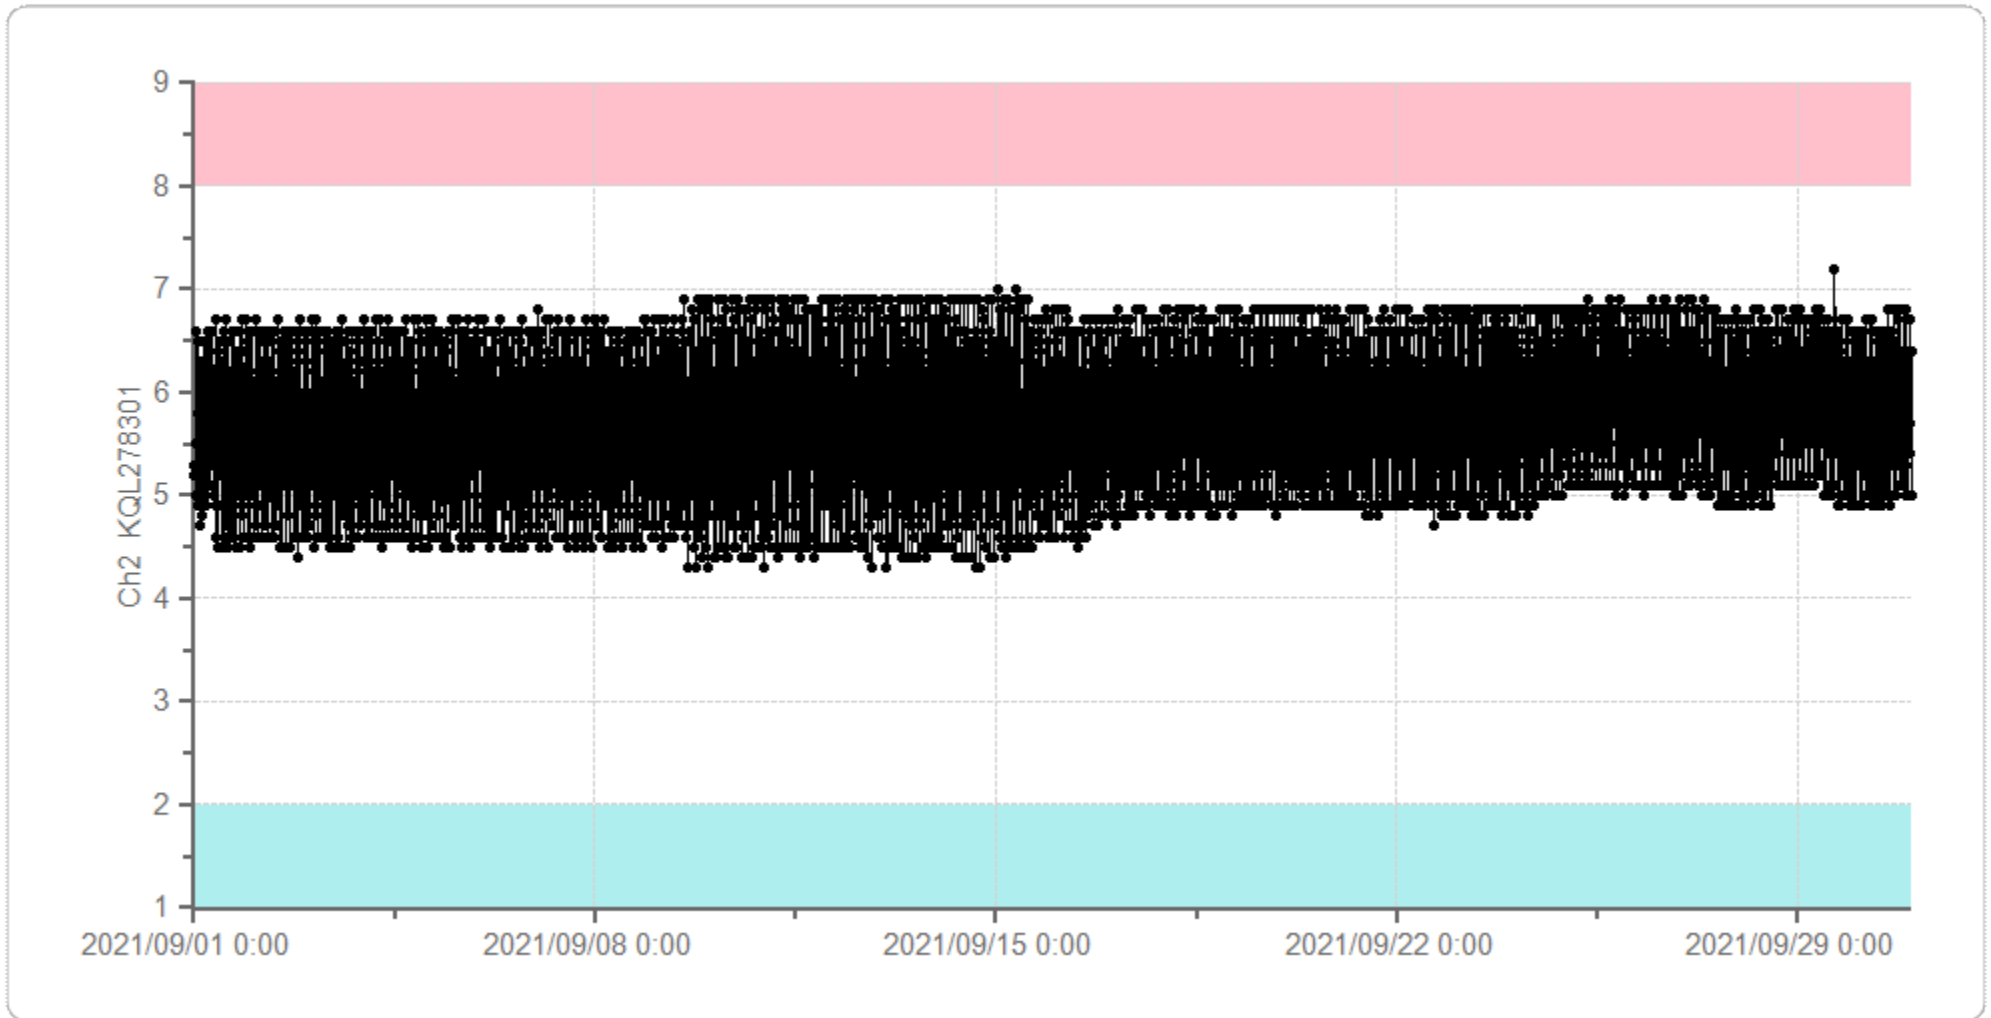

# Graph Display

User: super

Print Time: 2021/10/01 8:41:33

室内温度 - Ch7 KQL278310

2021/09/01 00:00 - 2021/10/01 00:00

# Graph Display

User: super

Print Time: 2021/10/01 8:40:40

薬冷1 (MPR-1014) - Ch1 KQL278302

2021/09/01 00:00 - 2021/10/01 00:00

薬冷2 (MPR-414F 上) - Ch2 KQL278301

2021/09/01 00:00 - 2021/10/01 00:00

薬冷3 (MPR-414F 上) - Ch4 KQL278304

2021/09/01 00:00 - 2021/10/01 00:00

薬冷4 (MPR-1411-PJ) - Ch6 KQL278308

2021/09/01 00:00 - 2021/10/01 00:00

薬凍1 -20 (MPR-414F 下) - Ch5 KQL278303

2021/09/01 00:00 - 2021/10/01 00:00

薬凍2 -30 (MPR-414F 下) - Ch3 KQL278306