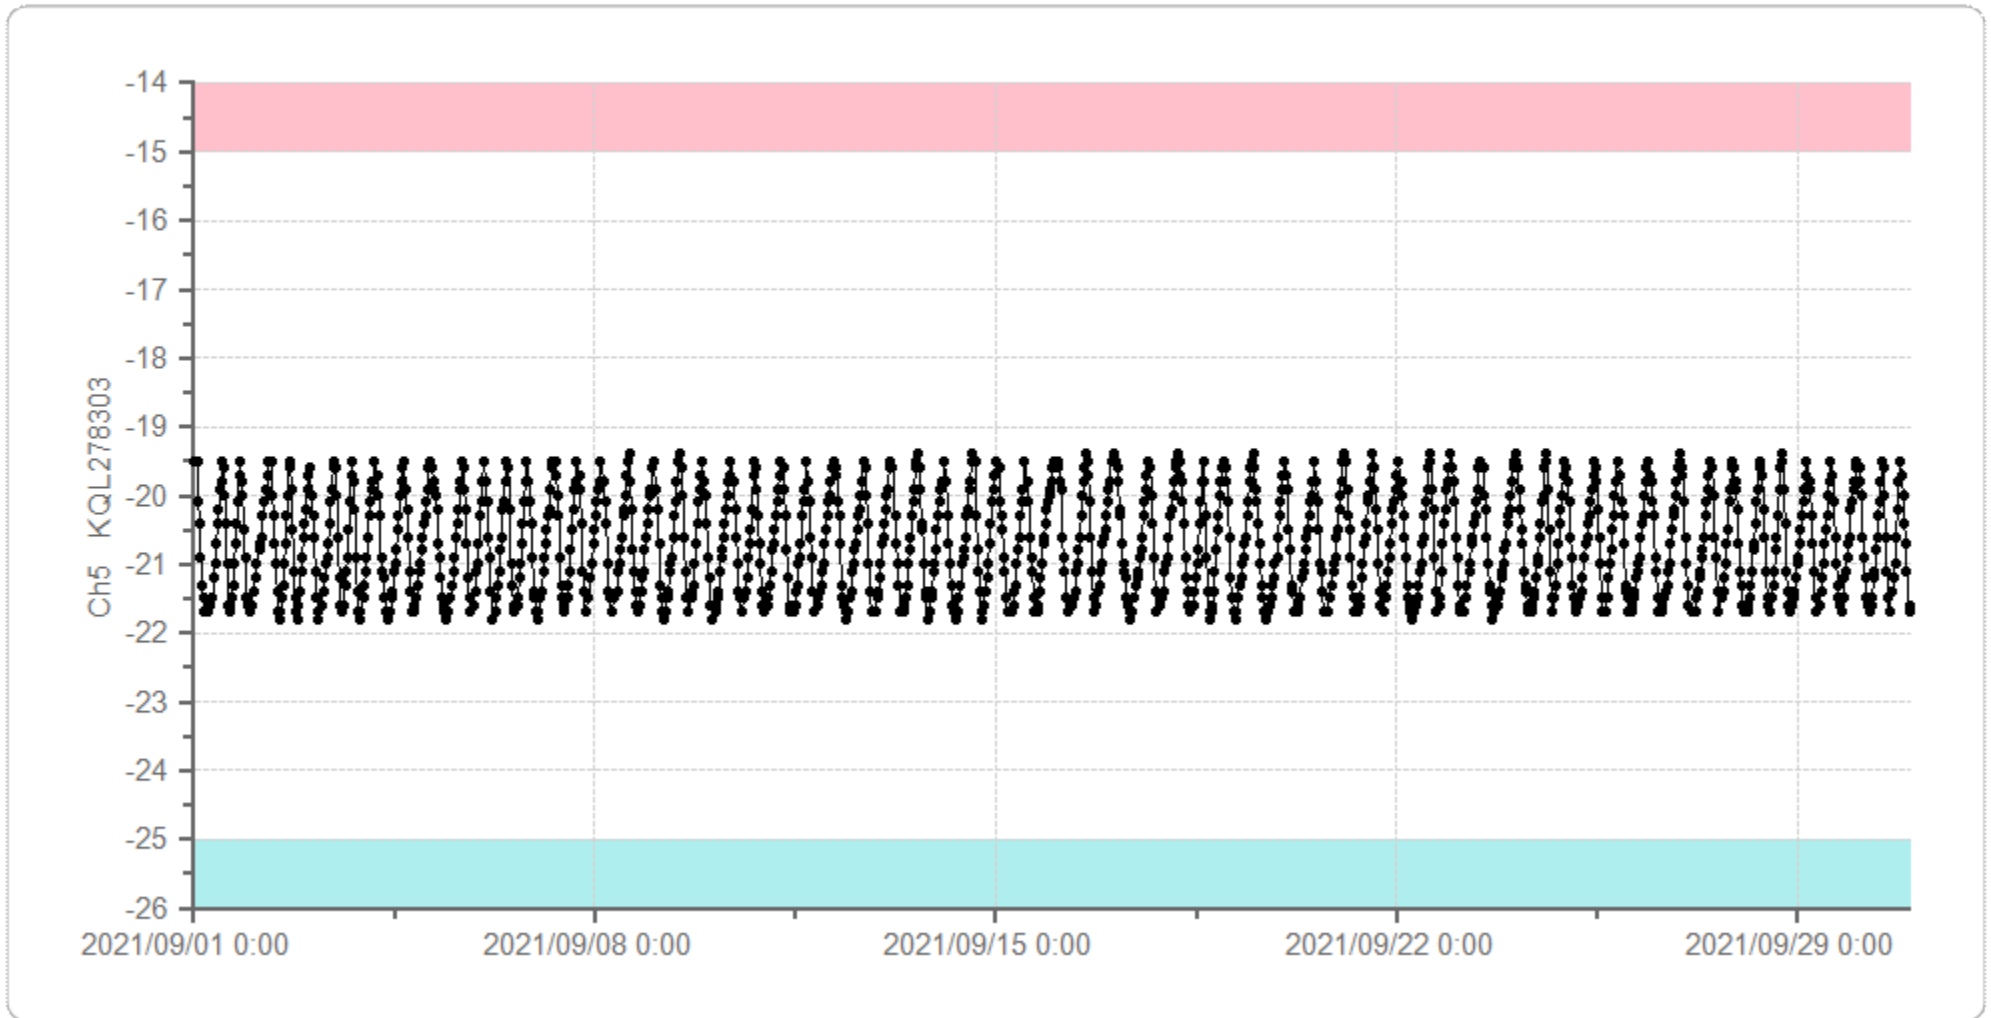

# Graph Display

User: super

Print Time: 2021/10/01 8:41:33

室内温度 - Ch7 KQL278310

2021/09/01 00:00 - 2021/10/01 00:00

# Graph Display

User: super

Print Time: 2021/10/01 8:40:40

薬冷1 (MPR-1014) - Ch1 KQL278302

2021/09/01 00:00 - 2021/10/01 00:00

薬冷2 (MPR-414F 上) - Ch2 KQL278301

2021/09/01 00:00 - 2021/10/01 00:00

薬冷3 (MPR-414F 上) - Ch4 KQL278304

2021/09/01 00:00 - 2021/10/01 00:00

薬冷4 (MPR-1411-PJ) - Ch6 KQL278308

2021/09/01 00:00 - 2021/10/01 00:00

薬凍1 -20 (MPR-414F 下) - Ch5 KQL278303

2021/09/01 00:00 - 2021/10/01 00:00

薬凍2 -30 (MPR-414F 下) - Ch3 KQL278306