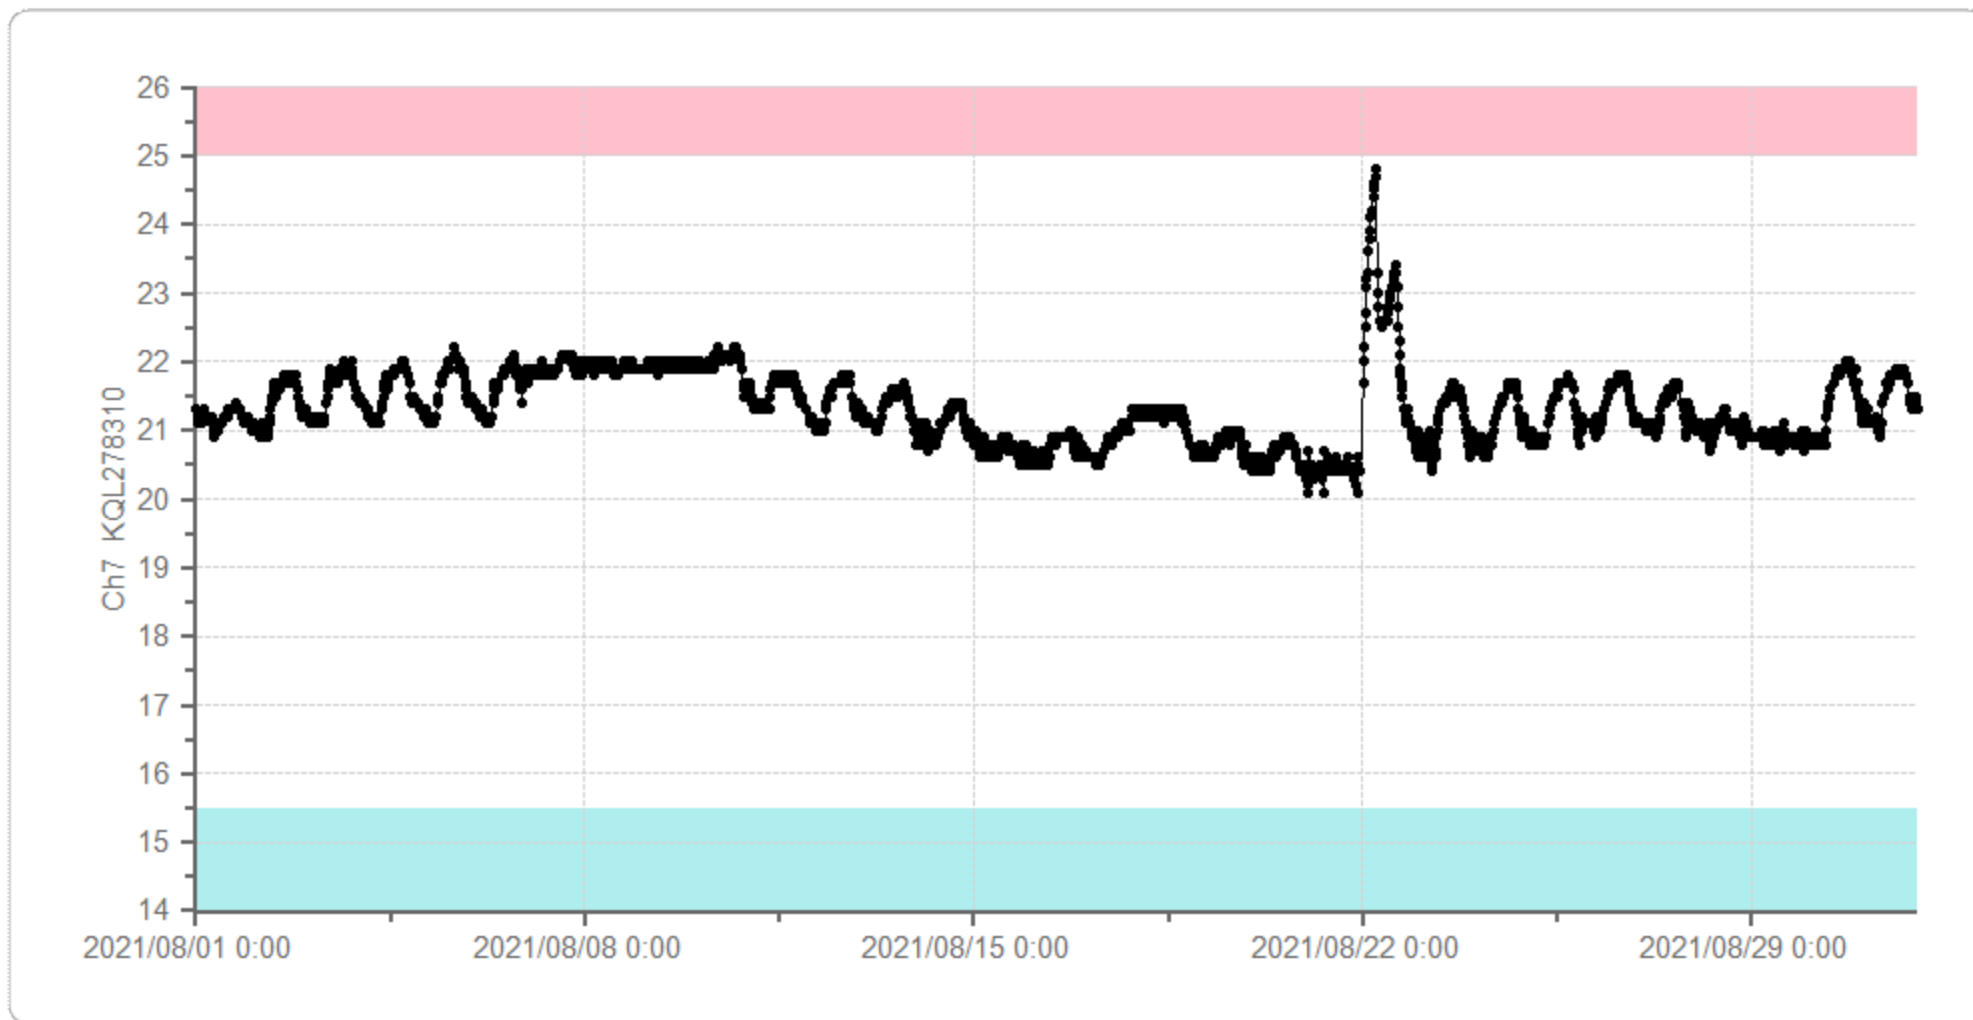

# Graph Display

User: super

Print Time: 2021/09/01 8:45:00

室内温度 - Ch7 KQL278310

2021/08/01 00:00 - 2021/09/01 00:00

薬冷1 (MPR-1014) - Ch1 KQL278302

2021/08/01 00:00 - 2021/09/01 00:00

薬冷2 (MPR-414F 上) - Ch2 KQL278301

2021/08/01 00:00 - 2021/09/01 00:00

薬冷3 (MPR-414F 上) - Ch4 KQL278304

2021/08/01 00:00 - 2021/09/01 00:00

薬冷4 (MPR-1411-PJ) - Ch6 KQL278308

2021/08/01 00:00 - 2021/09/01 00:00

# Graph Display

User: super

Print Time: 2021/09/01 8:49:18

薬凍1 -20 (MPR-414F 下) - Ch5 KQL278303

2021/08/01 00:00 - 2021/09/01 00:00

検冷 (MPR-311DR) - Ch3 KQL278309

2021/08/01 00:00 - 2021/09/01 00:00

検凍-40 (MDF-U443) - Ch2 KQL278307