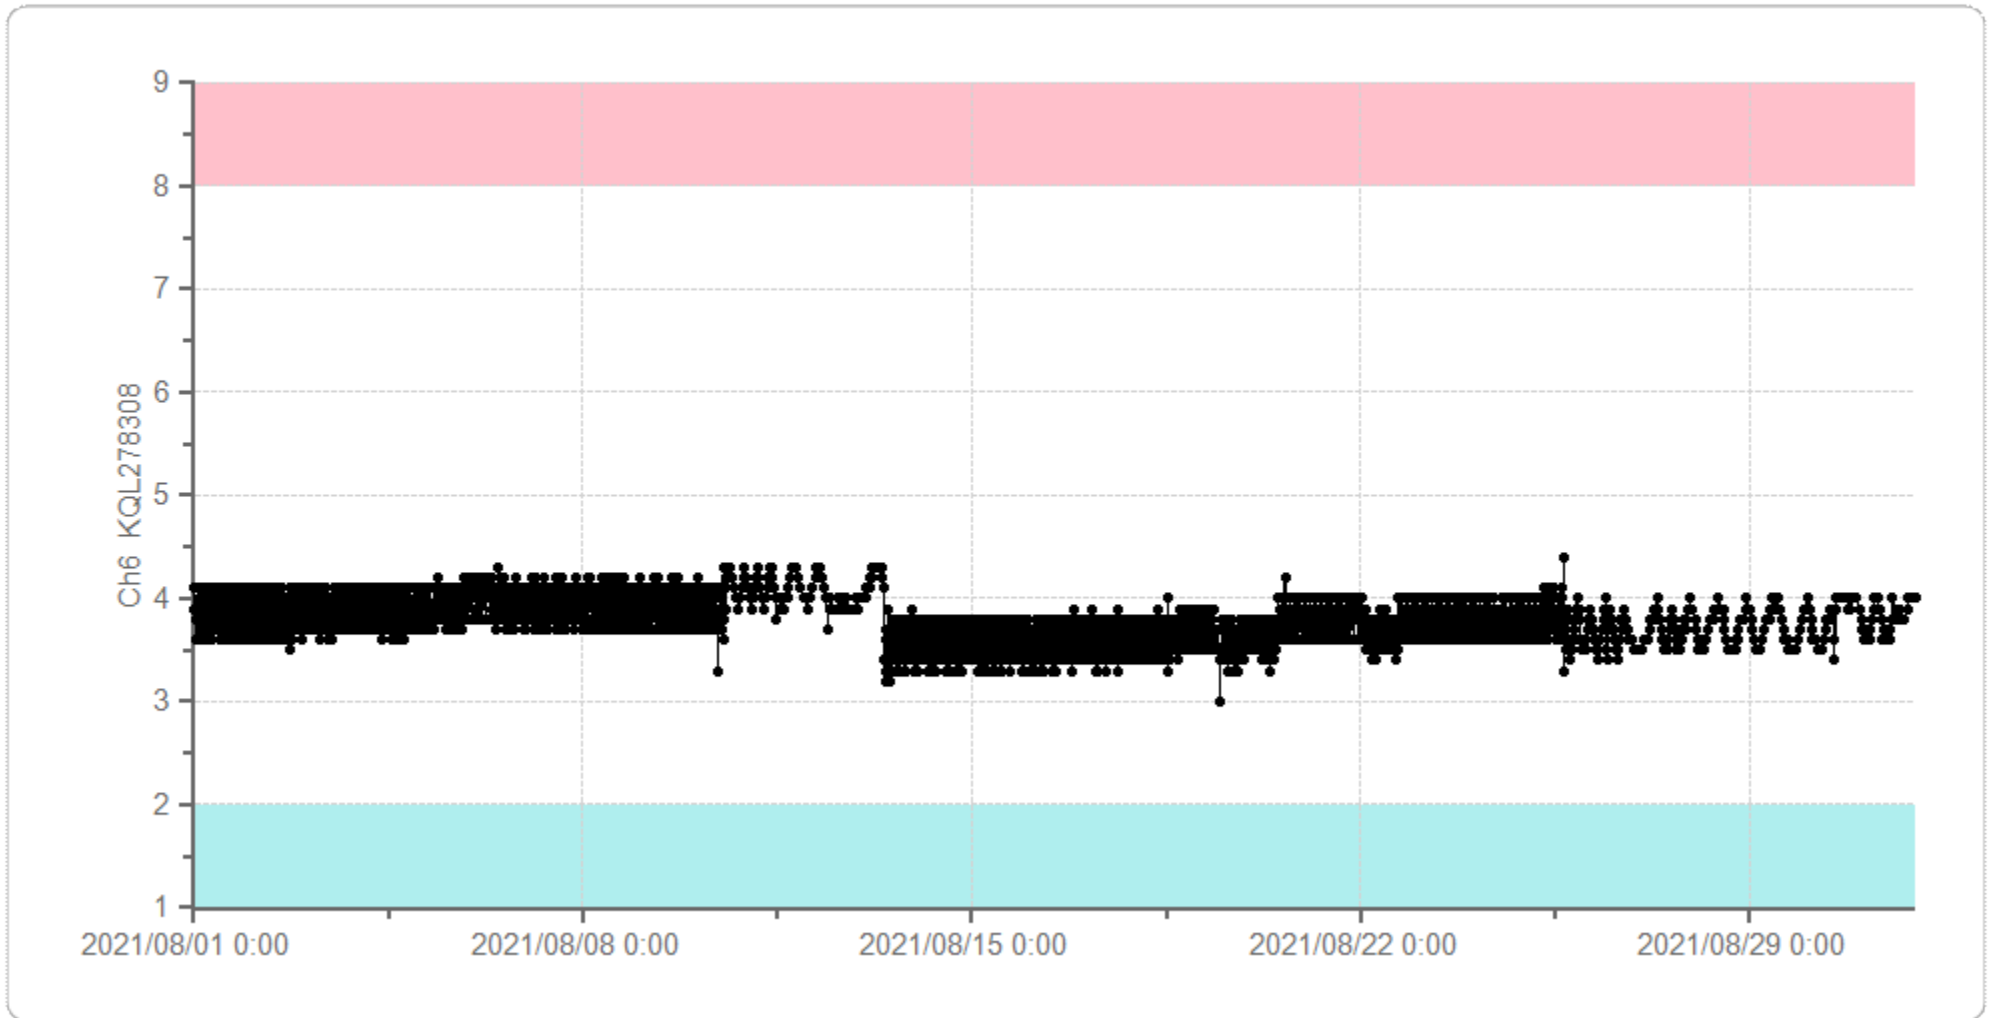

# Graph Display

User: super

Print Time: 2021/09/01 8:45:00

室内温度 - Ch7 KQL278310

2021/08/01 00:00 - 2021/09/01 00:00

薬冷1 (MPR-1014) - Ch1 KQL278302

2021/08/01 00:00 - 2021/09/01 00:00

薬冷2 (MPR-414F 上) - Ch2 KQL278301

2021/08/01 00:00 - 2021/09/01 00:00

薬冷3 (MPR-414F 上) - Ch4 KQL278304

2021/08/01 00:00 - 2021/09/01 00:00

薬冷4 (MPR-1411-PJ) - Ch6 KQL278308

2021/08/01 00:00 - 2021/09/01 00:00

# Graph Display

User: super

Print Time: 2021/09/01 8:49:18

薬凍1 -20 (MPR-414F 下) - Ch5 KQL278303

2021/08/01 00:00 - 2021/09/01 00:00

検冷 (MPR-311DR) - Ch3 KQL278309

2021/08/01 00:00 - 2021/09/01 00:00

検凍-40 (MDF-U443) - Ch2 KQL278307

2021/08/01 00:00 - 2021/09/01 00:00