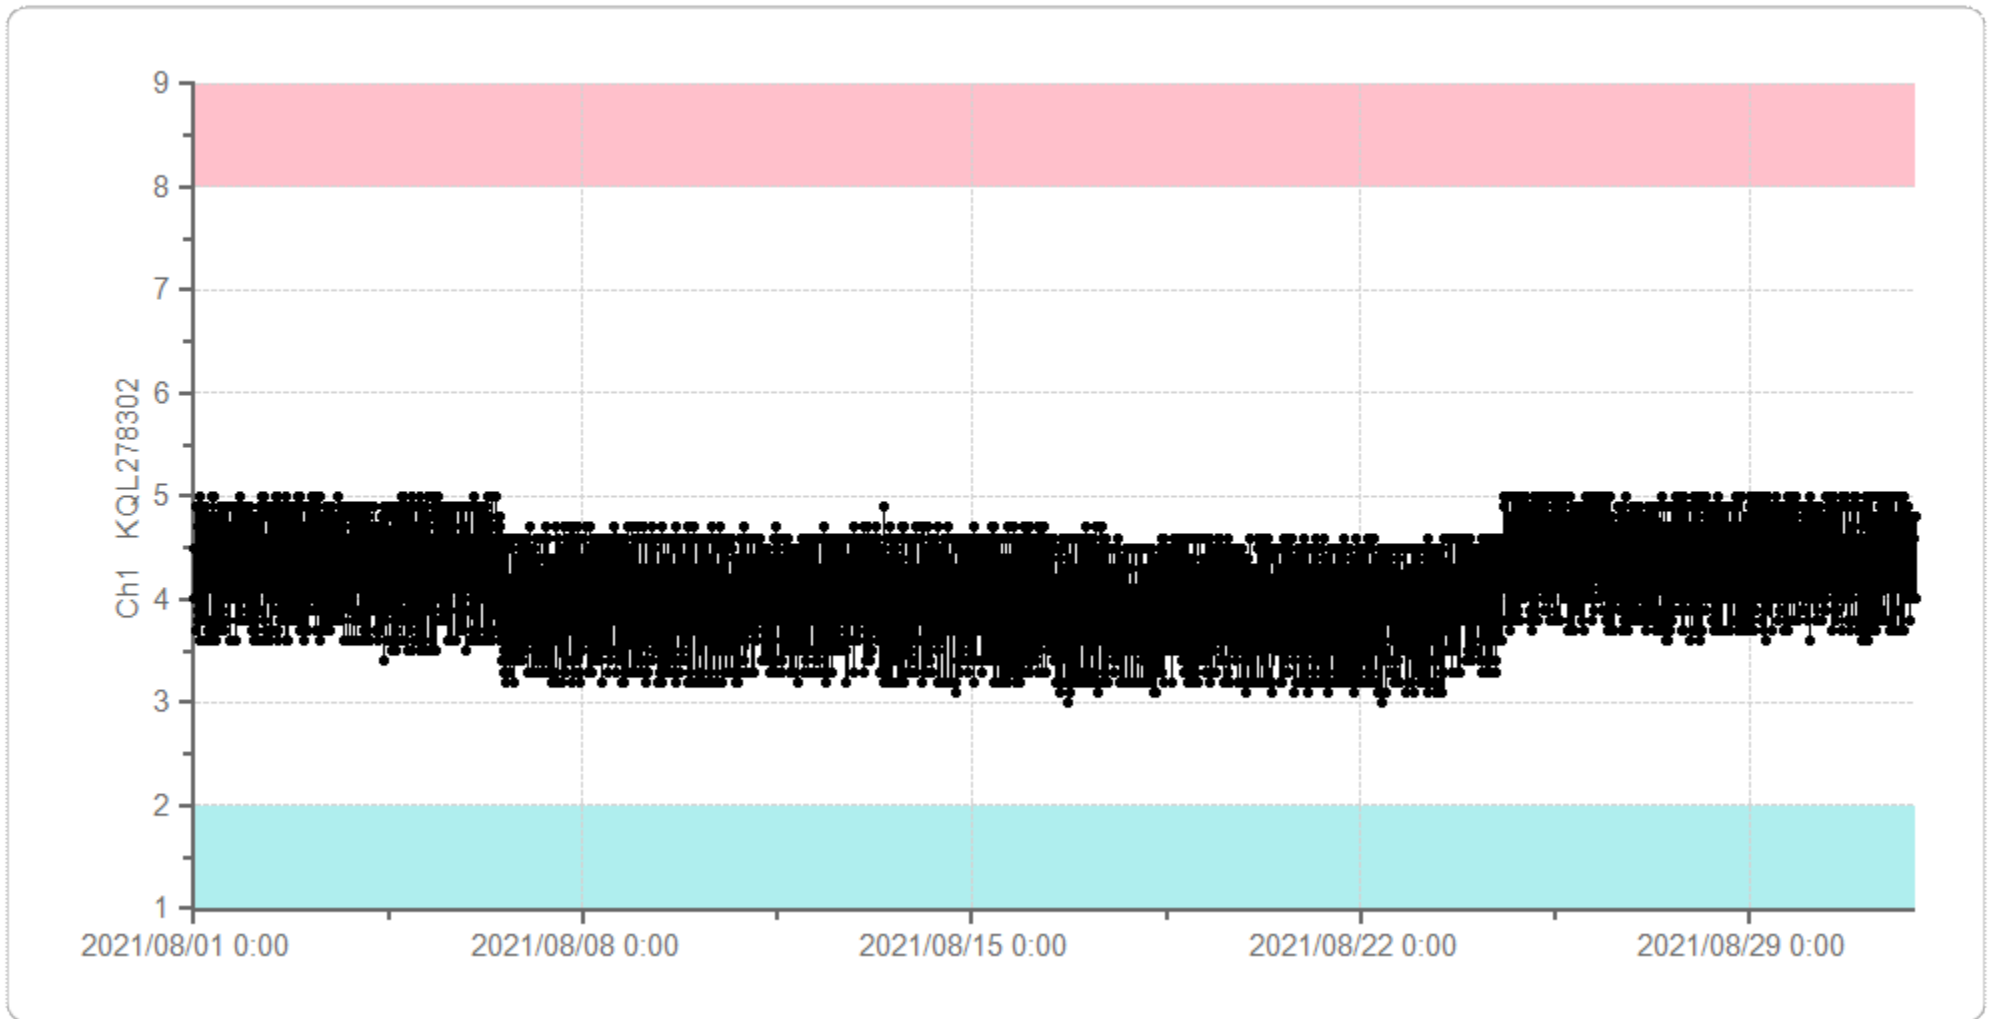

# Graph Display

User: super

Print Time: 2021/09/01 8:45:00

室内温度 - Ch7 KQL278310

2021/08/01 00:00 - 2021/09/01 00:00

薬冷1 (MPR-1014) - Ch1 KQL278302

2021/08/01 00:00 - 2021/09/01 00:00

薬冷2 (MPR-414F 上) - Ch2 KQL278301

2021/08/01 00:00 - 2021/09/01 00:00

薬冷3 (MPR-414F 上) - Ch4 KQL278304

2021/08/01 00:00 - 2021/09/01 00:00

薬冷4 (MPR-1411-PJ) - Ch6 KQL278308

2021/08/01 00:00 - 2021/09/01 00:00

# Graph Display

User: super

Print Time: 2021/09/01 8:49:18

薬凍1 -20 (MPR-414F 下) - Ch5 KQL278303

2021/08/01 00:00 - 2021/09/01 00:00

検冷 (MPR-311DR) - Ch3 KQL278309

2021/08/01 00:00 - 2021/09/01 00:00

検凍-40 (MDF-U443) - Ch2 KQL278307