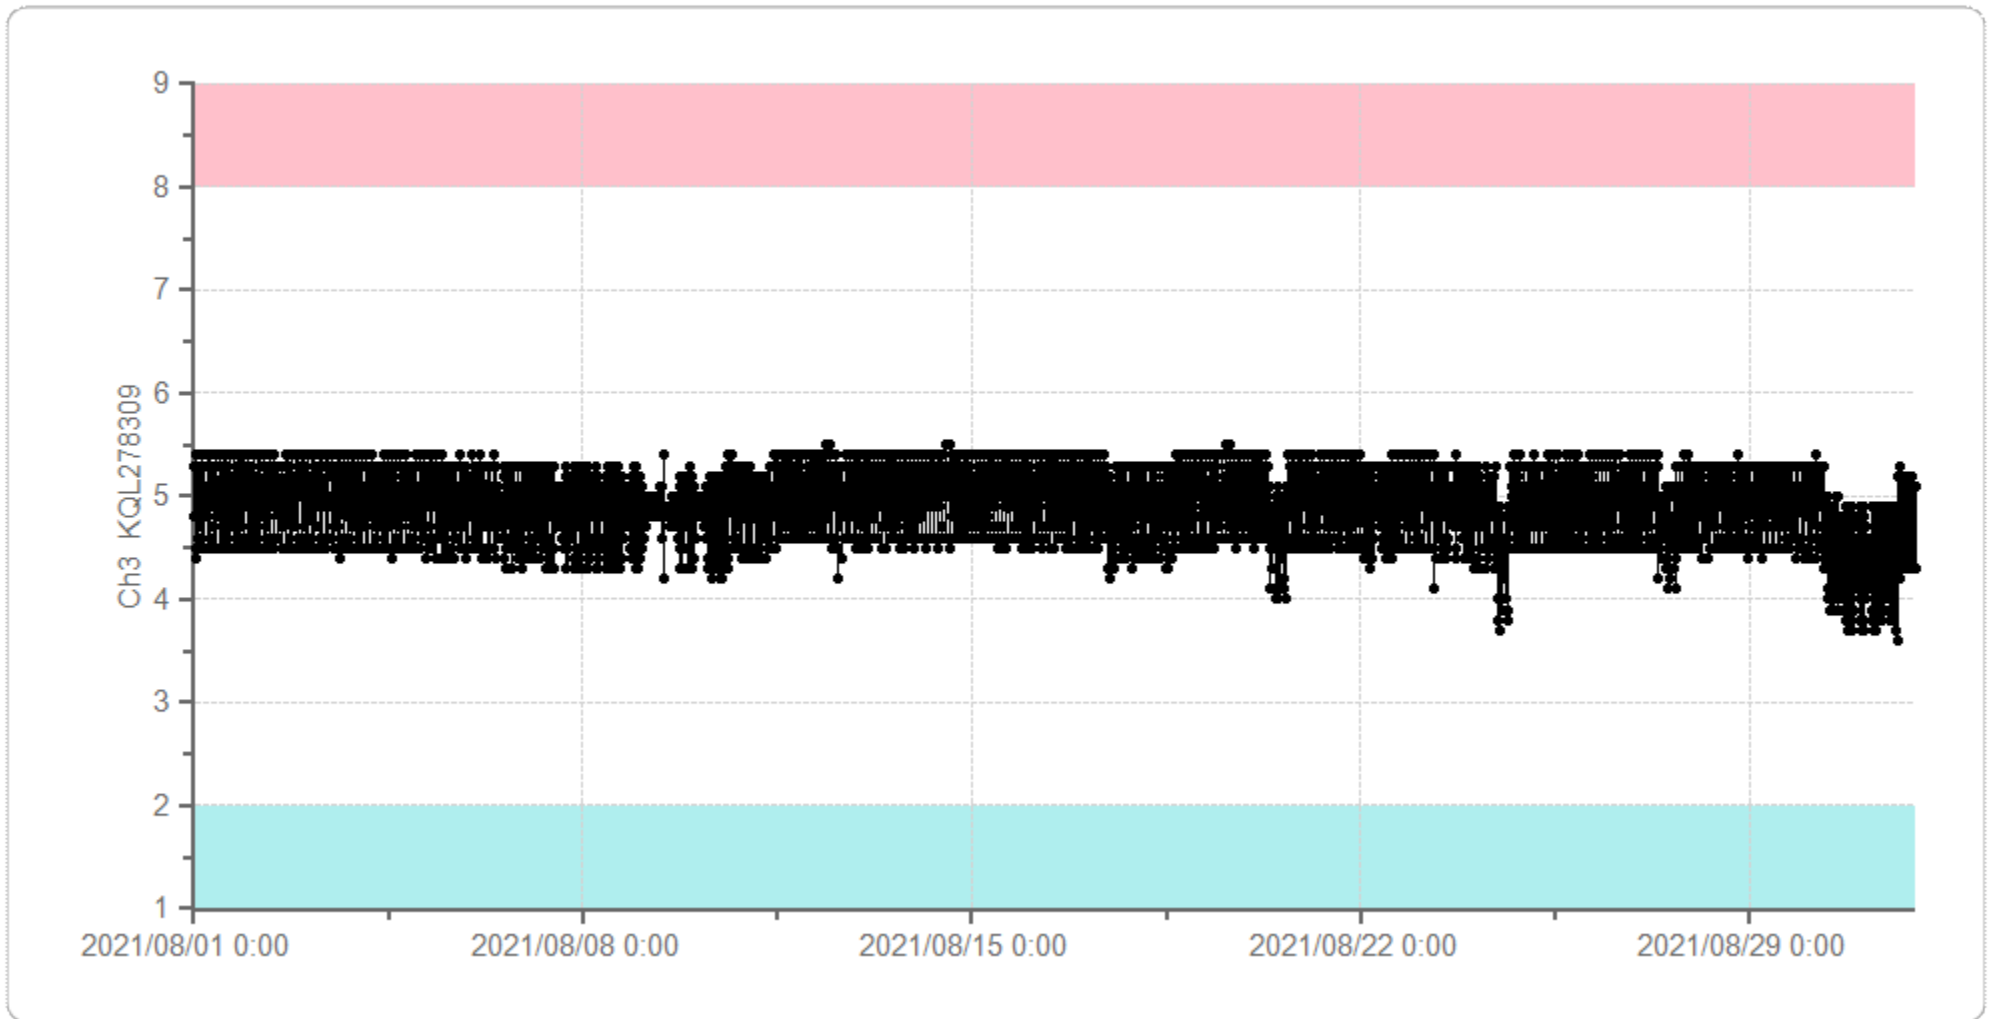

# Graph Display

User: super

Print Time: 2021/09/01 8:45:00

室内温度 - Ch7 KQL278310

2021/08/01 00:00 - 2021/09/01 00:00

薬冷1 (MPR-1014) - Ch1 KQL278302

2021/08/01 00:00 - 2021/09/01 00:00

薬冷2 (MPR-414F 上) - Ch2 KQL278301

# Graph Display

User: super

Print Time: 2021/09/01 8:49:18

薬凍1 -20 (MPR-414F 下) - Ch5 KQL278303

2021/08/01 00:00 - 2021/09/01 00:00

検冷 (MPR-311DR) - Ch3 KQL278309

2021/08/01 00:00 - 2021/09/01 00:00

検凍-40 (MDF-U443) - Ch2 KQL278307

2021/08/01 00:00 - 2021/09/01 00:00