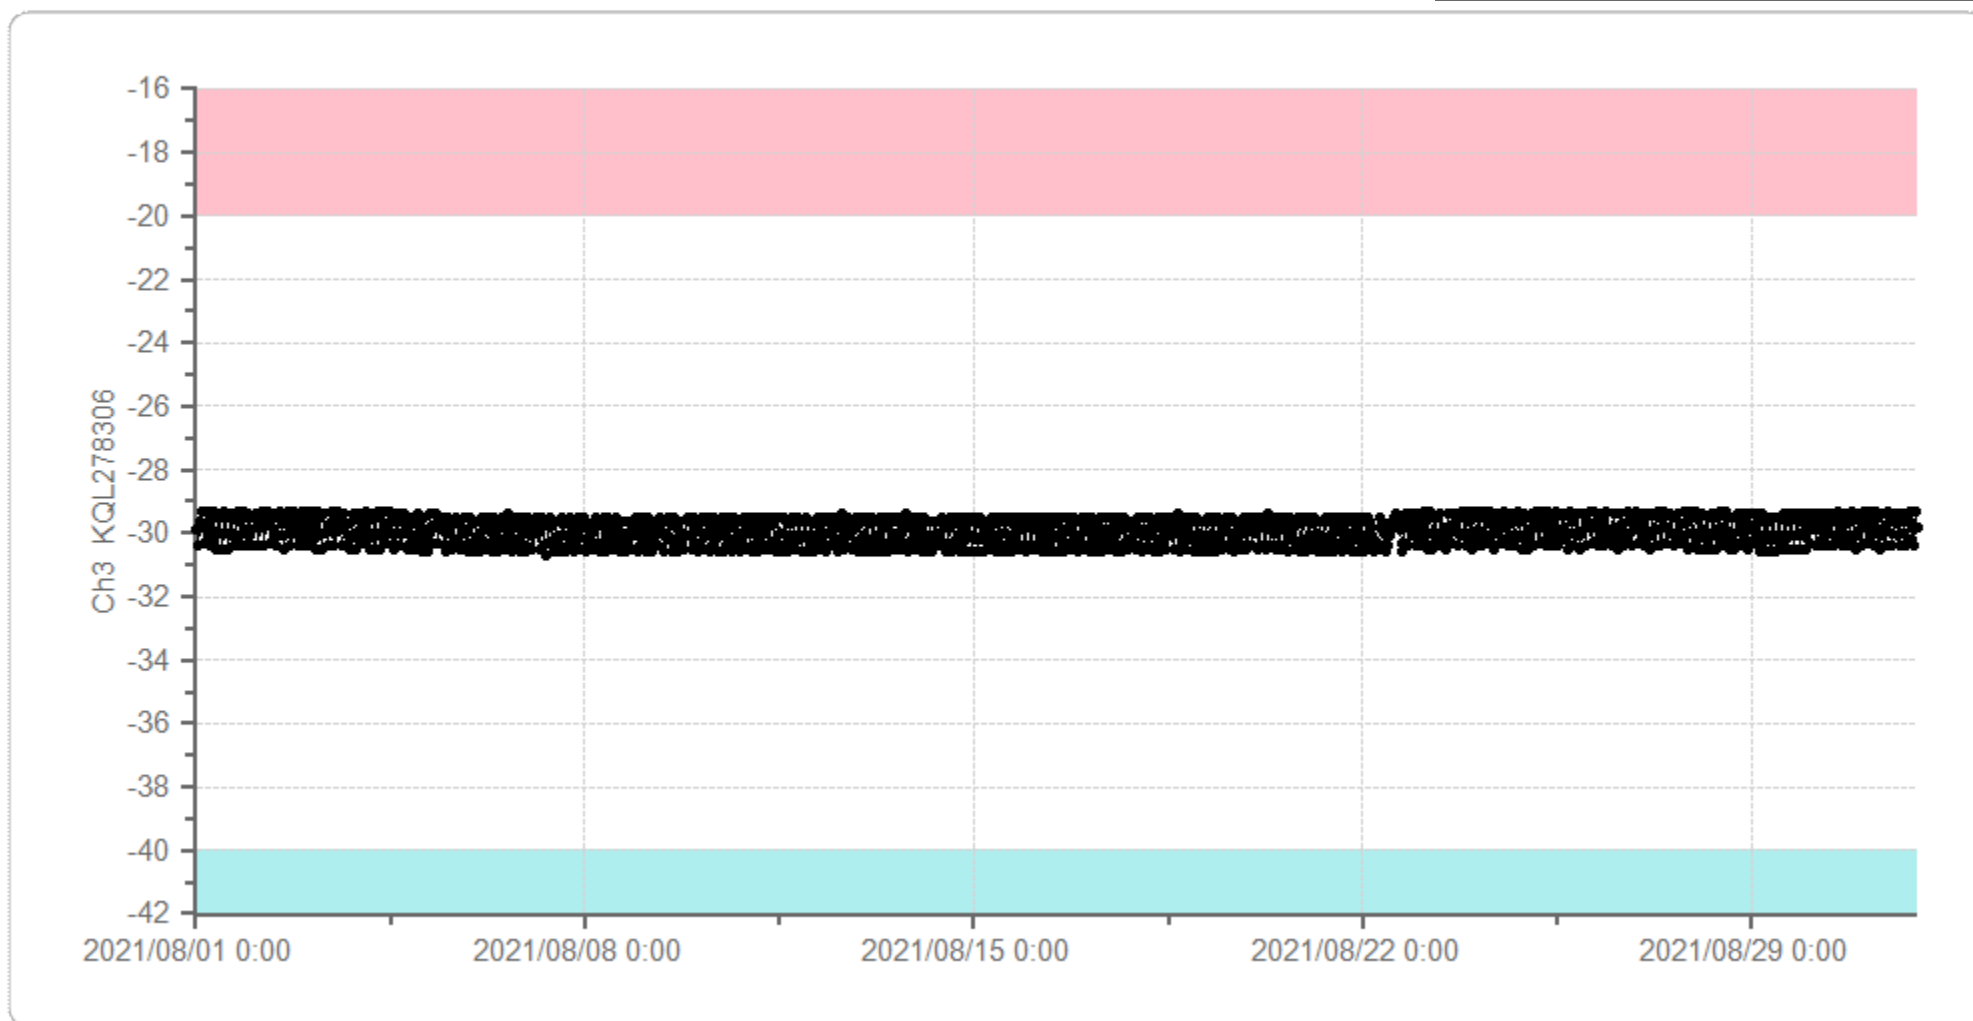

# Graph Display

User: super

Print Time: 2021/09/01 8:45:00

室内温度 - Ch7 KQL278310

2021/08/01 00:00 - 2021/09/01 00:00

薬冷1 (MPR-1014) - Ch1 KQL278302

2021/08/01 00:00 - 2021/09/01 00:00

薬冷2 (MPR-414F 上) - Ch2 KQL278301

# Graph Display

User: super

Print Time: 2021/09/01 8:49:18

薬凍1 -20 (MPR-414F 下) - Ch5 KQL278303

2021/08/01 00:00 - 2021/09/01 00:00

検冷 (MPR-311DR) - Ch3 KQL278309

2021/08/01 00:00 - 2021/09/01 00:00

検凍-40 (MDF-U443) - Ch2 KQL278307

2021/08/01 00:00 - 2021/09/01 00:00