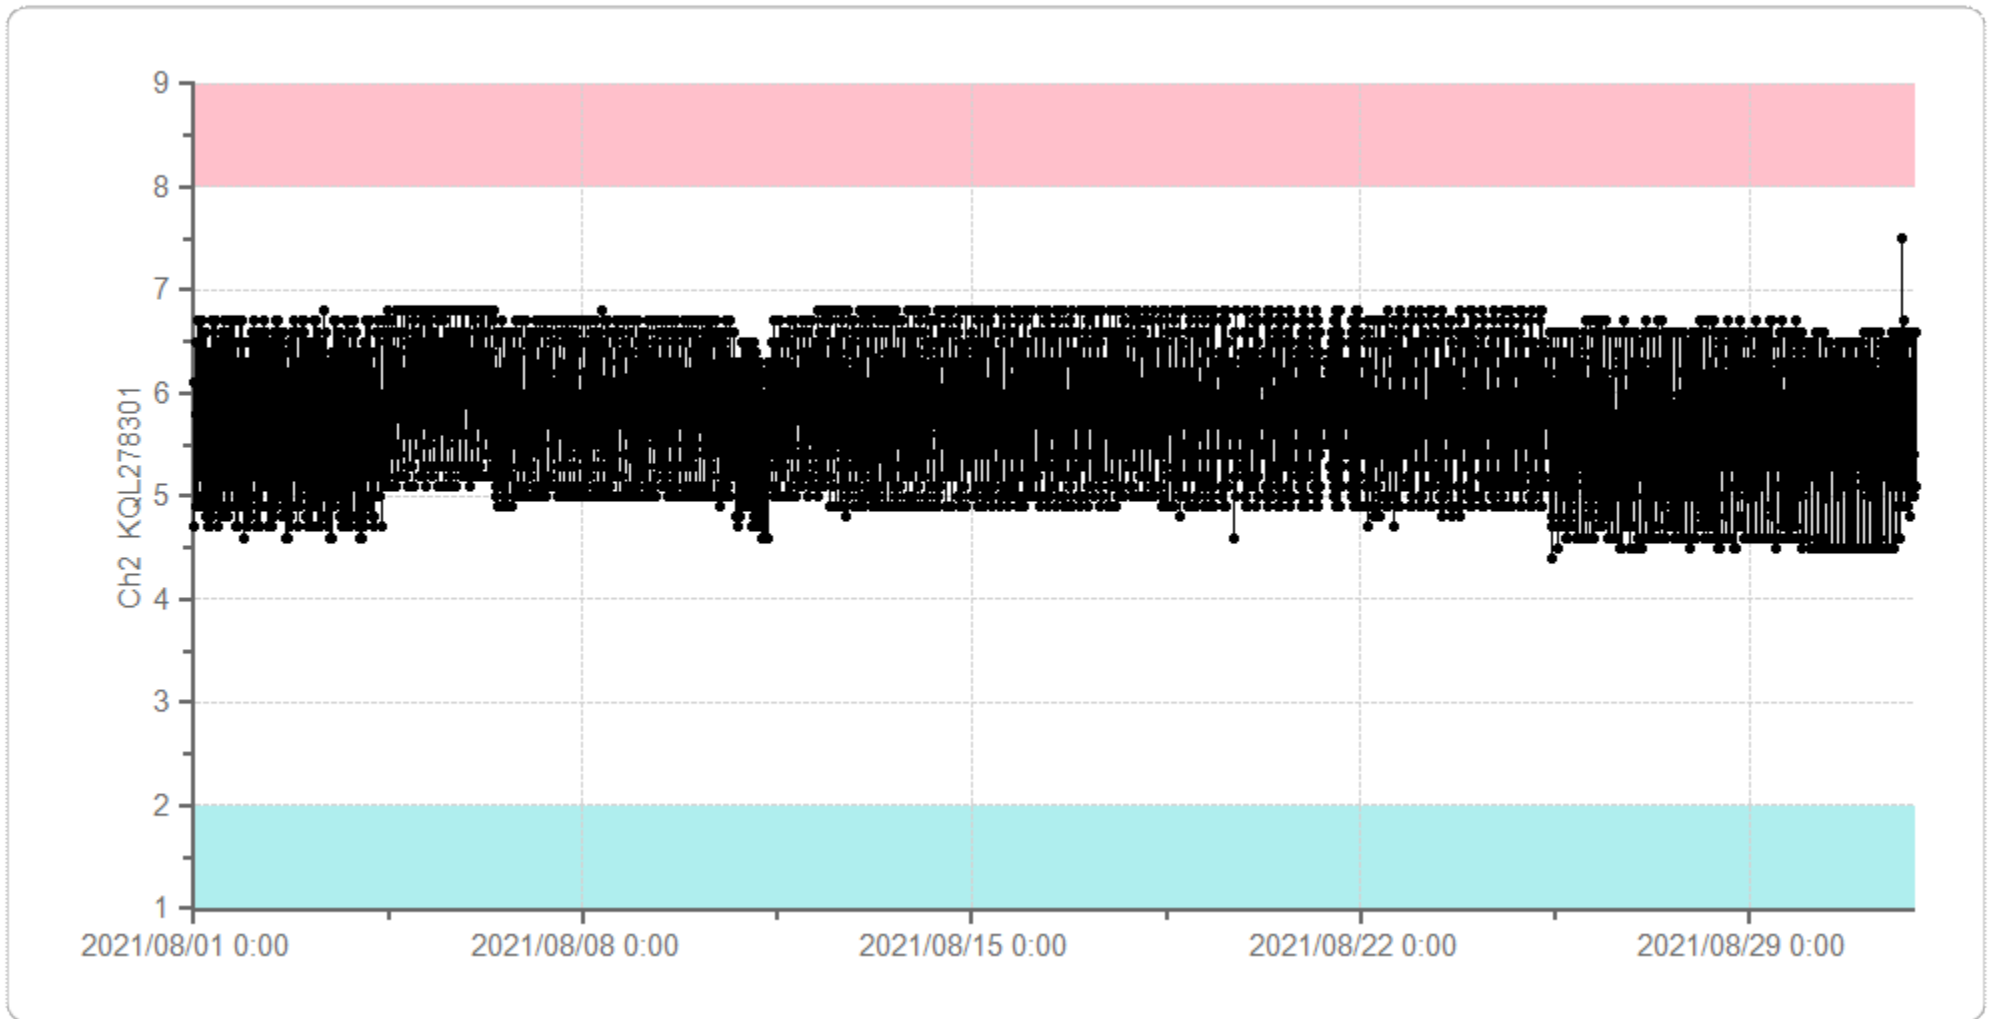

# Graph Display

User: super

Print Time: 2021/09/01 8:45:00

室内温度 - Ch7 KQL278310

2021/08/01 00:00 - 2021/09/01 00:00

薬冷1 (MPR-1014) - Ch1 KQL278302

2021/08/01 00:00 - 2021/09/01 00:00

薬冷2 (MPR-414F 上) - Ch2 KQL278301

2021/08/01 00:00 - 2021/09/01 00:00

薬冷3 (MPR-414F 上) - Ch4 KQL278304

2021/08/01 00:00 - 2021/09/01 00:00

薬冷4 (MPR-1411-PJ) - Ch6 KQL278308

2021/08/01 00:00 - 2021/09/01 00:00

# Graph Display

User: super

Print Time: 2021/09/01 8:49:18

薬凍1 -20 (MPR-414F 下) - Ch5 KQL278303

2021/08/01 00:00 - 2021/09/01 00:00

検冷 (MPR-311DR) - Ch3 KQL278309

2021/08/01 00:00 - 2021/09/01 00:00

検凍-40 (MDF-U443) - Ch2 KQL278307