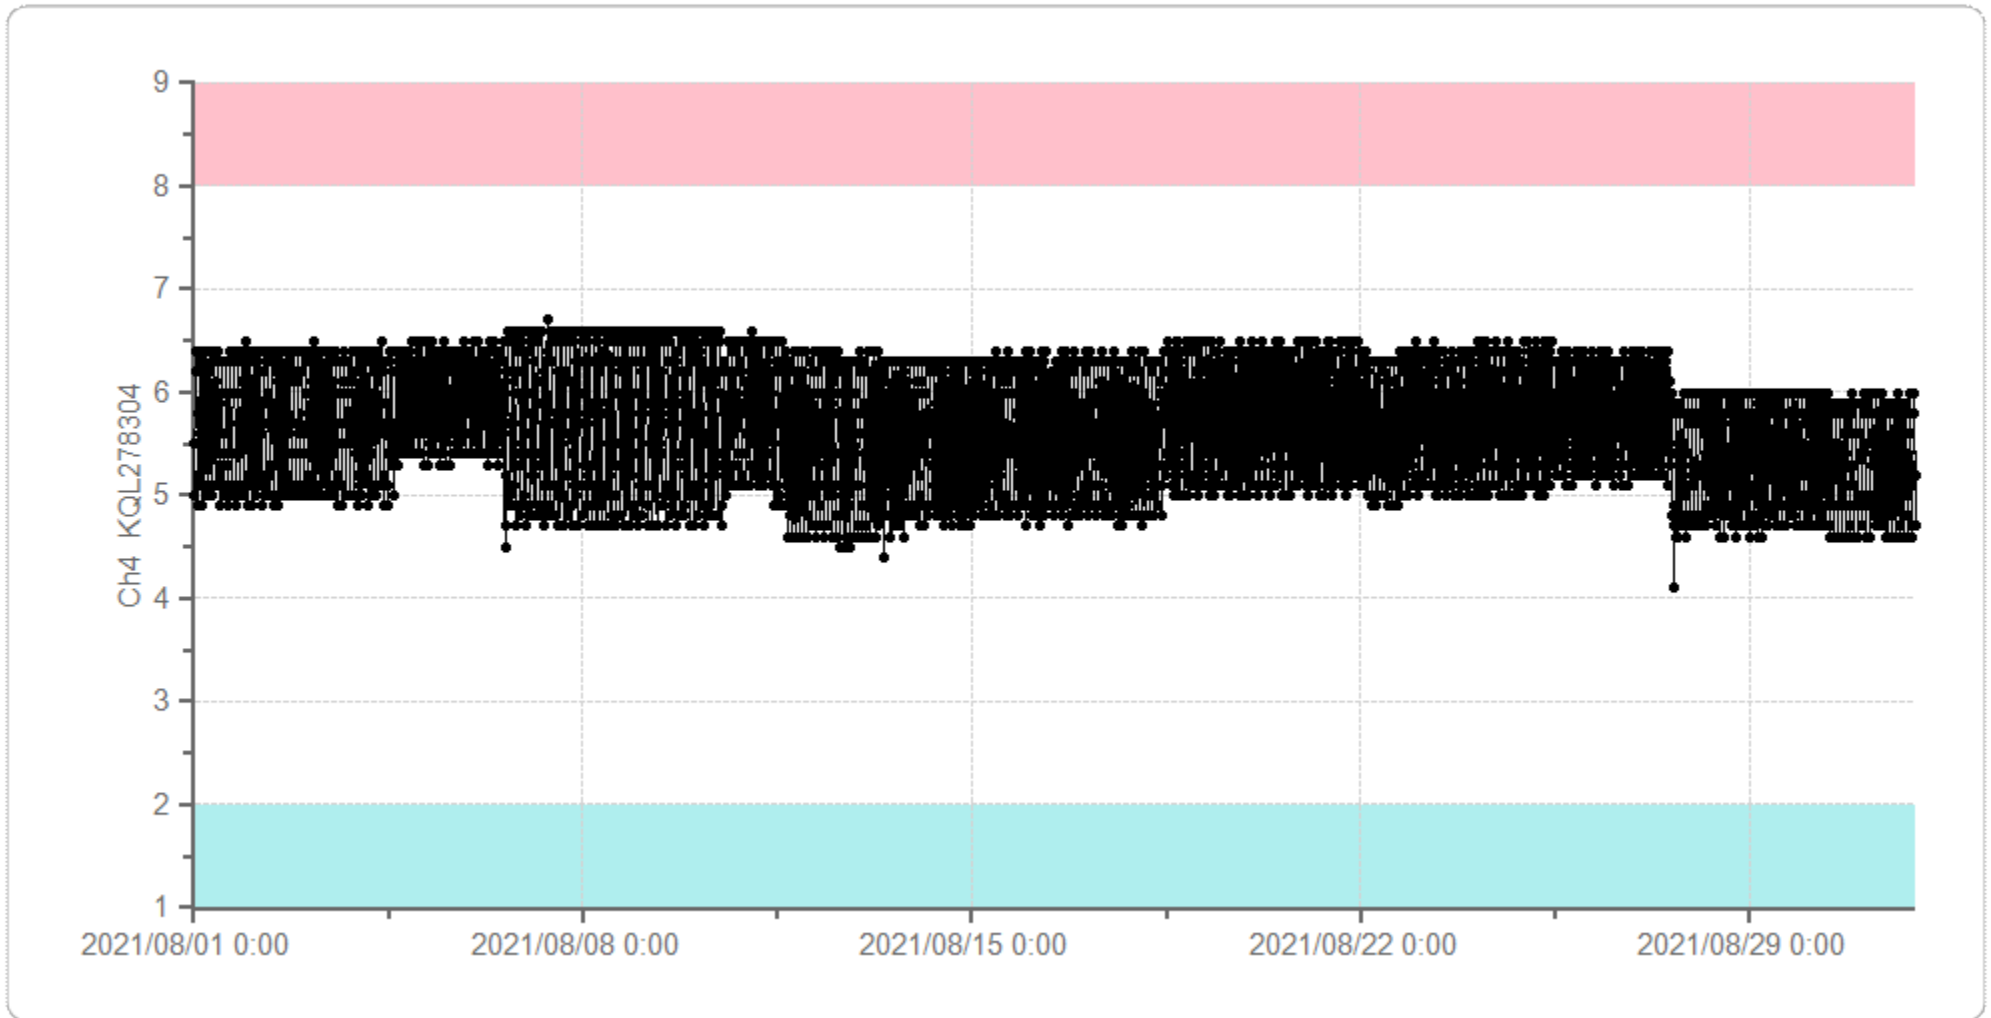

# Graph Display

User: super

Print Time: 2021/09/01 8:45:00

室内温度 - Ch7 KQL278310

2021/08/01 00:00 - 2021/09/01 00:00

薬冷1 (MPR-1014) - Ch1 KQL278302

2021/08/01 00:00 - 2021/09/01 00:00

薬冷2 (MPR-414F 上) - Ch2 KQL278301

2021/08/01 00:00 - 2021/09/01 00:00

薬冷3 (MPR-414F 上) - Ch4 KQL278304

2021/08/01 00:00 - 2021/09/01 00:00

薬冷4 (MPR-1411-PJ) - Ch6 KQL278308

2021/08/01 00:00 - 2021/09/01 00:00

# Graph Display

User: super

Print Time: 2021/09/01 8:49:18

薬凍1 -20 (MPR-414F 下) - Ch5 KQL278303

2021/08/01 00:00 - 2021/09/01 00:00

検冷 (MPR-311DR) - Ch3 KQL278309

2021/08/01 00:00 - 2021/09/01 00:00

検凍-40 (MDF-U443) - Ch2 KQL278307